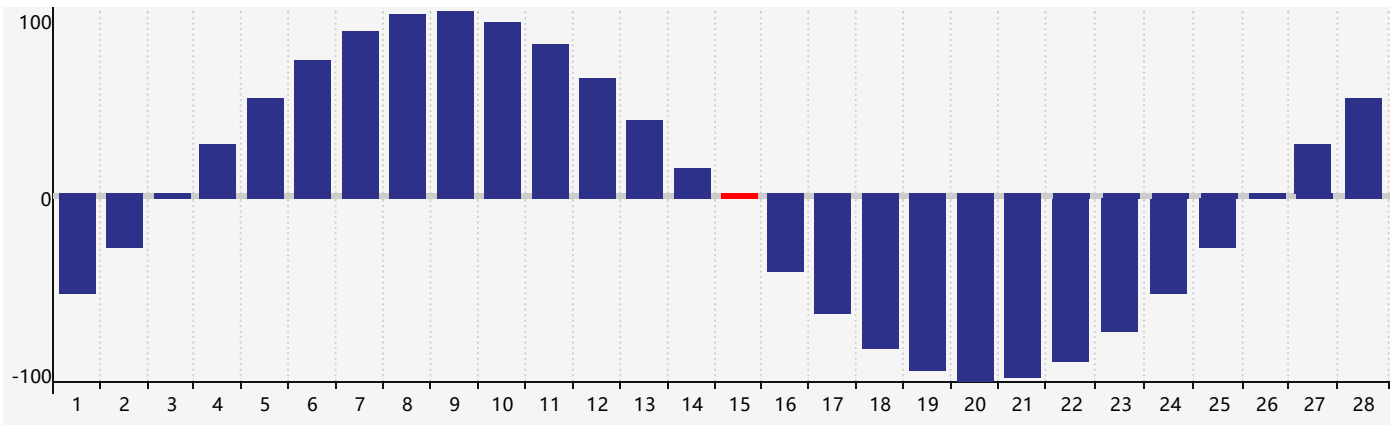

February 2023 Intellectual Biorhythm Charts

February 2023 Emotional Biorhythm Charts

February 2023 Physical Biorhythm Charts

February 2023

SUN	MON	TUE	WED	THU	FRI	SAT
29 	30 	31 	1 	2 	3 Intellectual 	4 
5 	6 	7 	8 	9 	10 	11 
12 	13 	14 	15 Physical 	16 	17 	18 
19 	20 	21 	22 Emotional 	23 	24 	25 
26 	27 	28 	1 	2 	3 	4 