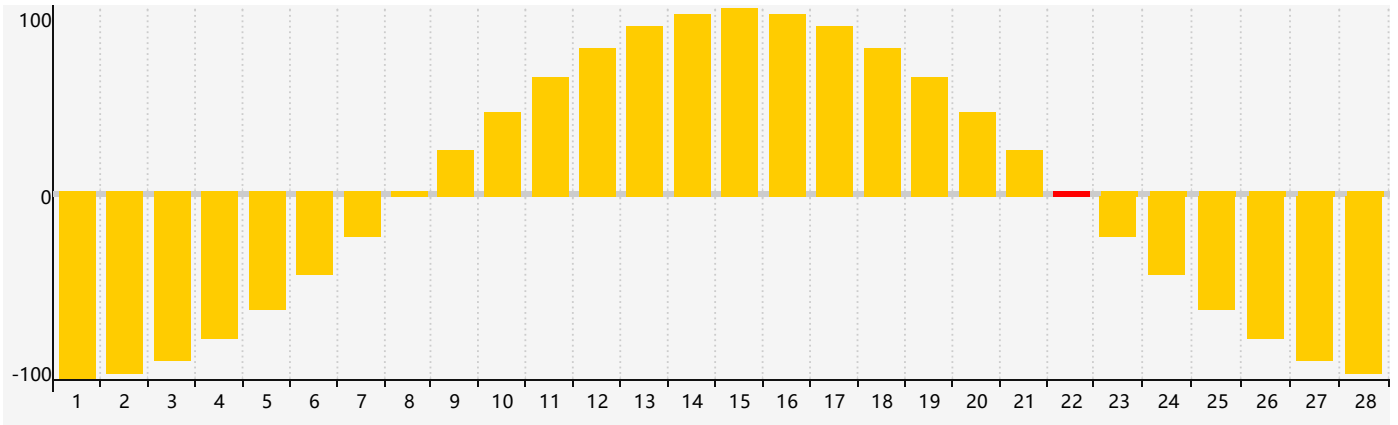

February 2023 Intellectual Biorhythm Charts

February 2023 Emotional Biorhythm Charts

February 2023 Physical Biorhythm Charts

February 2023

SUN	MON	TUE	WED	THU	FRI	SAT
29 	30 	31 	1 	2 	3 Intellectual 	4 
5 	6 	7 	8 	9 	10 	11 
12 	13 	14 	15 Physical 	16 	17 	18 
19 	20 	21 	22 Emotional 	23 	24 	25 
26 	27 	28 	1 	2 	3 	4 