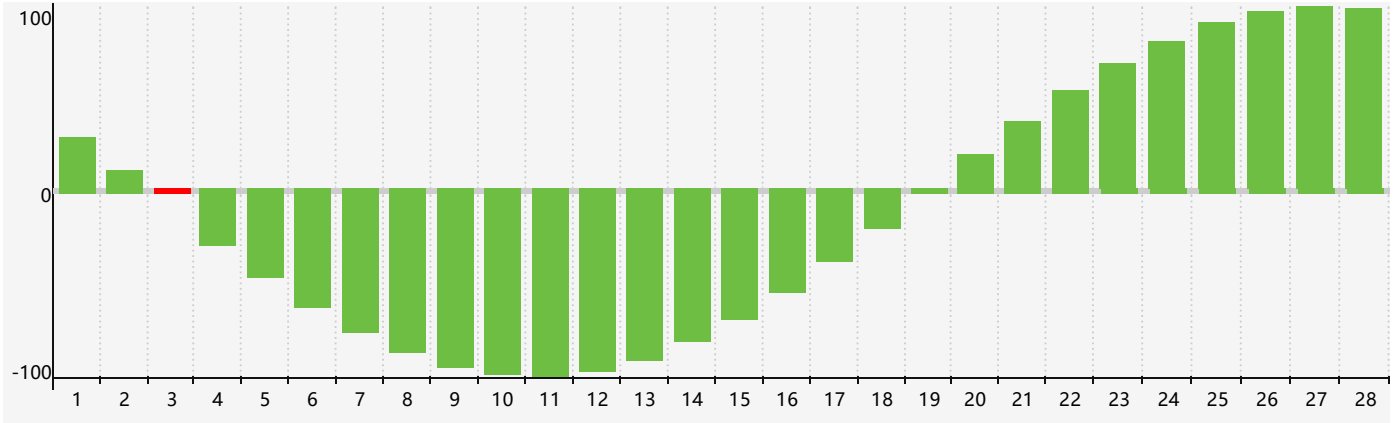

February 2023 Intellectual Biorhythm Charts

February 2023 Emotional Biorhythm Charts

February 2023 Physical Biorhythm Charts

February 2023

SUN	MON	TUE	WED	THU	FRI	SAT
29 	30 	31 	1 	2 	3 Intellectual 	4 
5 	6 	7 	8 	9 	10 	11 
12 	13 	14 	15 Physical 	16 	17 	18 
19 	20 	21 	22 Emotional 	23 	24 	25 
26 	27 	28 	1 	2 	3 	4 