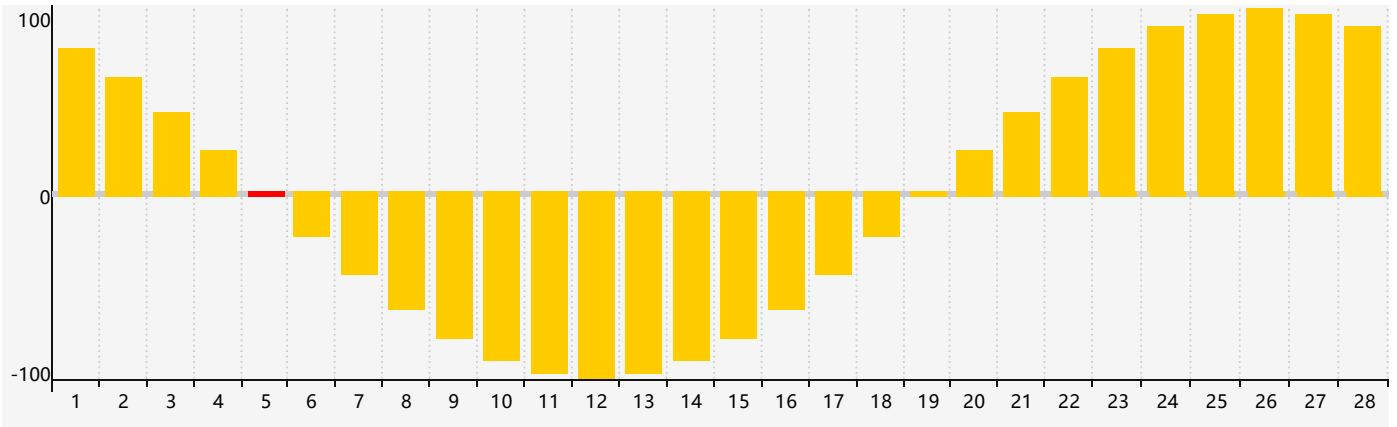

February 2023 Intellectual Biorhythm Charts

February 2023 Emotional Biorhythm Charts

February 2023 Physical Biorhythm Charts

February 2023

SUN	MON	TUE	WED	THU	FRI	SAT
29	30	31	1	2	3	4
5 Emotional	6	7	8	9	10	11
12	13	14	15	16 Physical	17	18
19	20	21	22	23	24	25
26 Intellectual	27	28	1	2	3	4