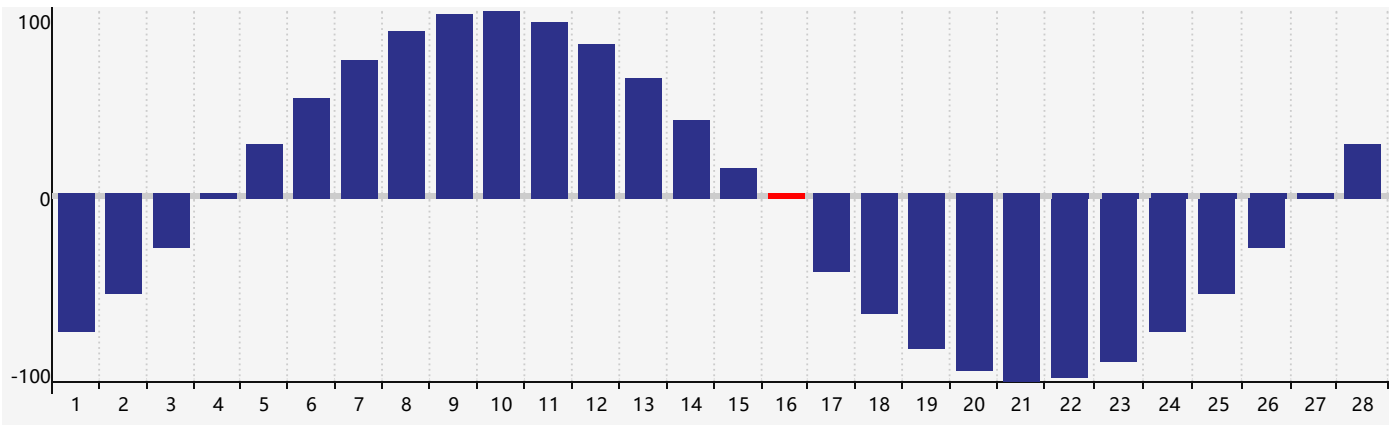

February 2023 Intellectual Biorhythm Charts

February 2023 Emotional Biorhythm Charts

February 2023 Physical Biorhythm Charts

February 2023

SUN	MON	TUE	WED	THU	FRI	SAT
29	30	31	1	2	3	4
5 Emotional	6	7	8	9	10	11
12	13	14	15	16 Physical	17	18
19	20	21	22	23	24	25
26 Intellectual	27	28	1	2	3	4