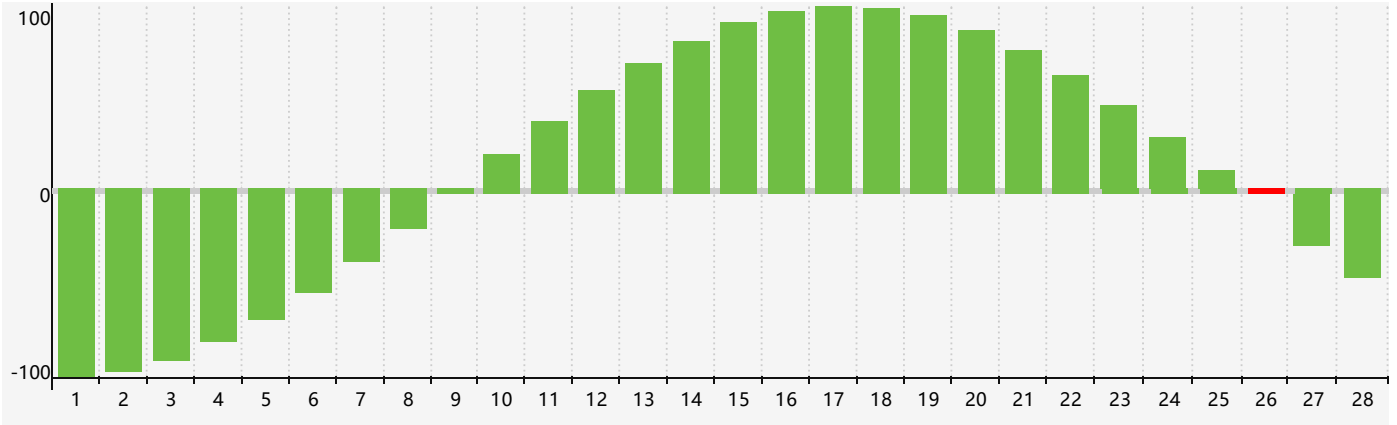

February 2023 Intellectual Biorhythm Charts

February 2023 Emotional Biorhythm Charts

February 2023 Physical Biorhythm Charts

February 2023

SUN	MON	TUE	WED	THU	FRI	SAT
29	30	31	1	2	3	4
5 Emotional	6	7	8	9	10	11
12	13	14	15	16 Physical	17	18
19	20	21	22	23	24	25
26 Intellectual	27	28	1	2	3	4