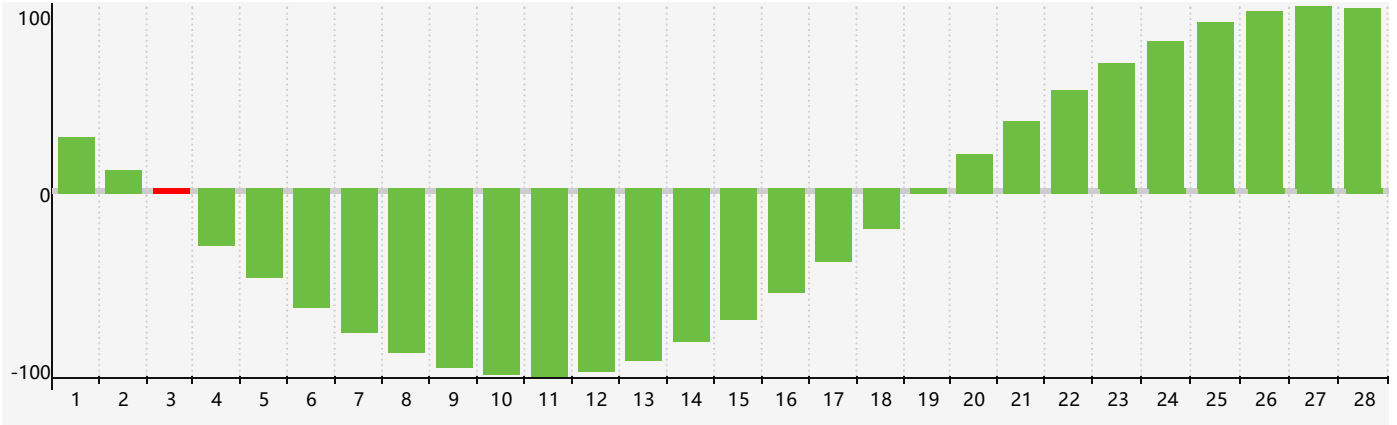

February 2023 Intellectual Biorhythm Charts

February 2023 Emotional Biorhythm Charts

February 2023 Physical Biorhythm Charts

February 2023

SUN	MON	TUE	WED	THU	FRI	SAT
29 	30 	31 	1 Physical 	2 	3 Intellectual 	4 
5 	6 	7 Emotional 	8 	9 	10 	11 
12 	13 	14 	15 	16 	17 	18 
19 	20 	21 	22 	23 	24 Physical 	25 
26 	27 	28 	1 	2 	3 	4 