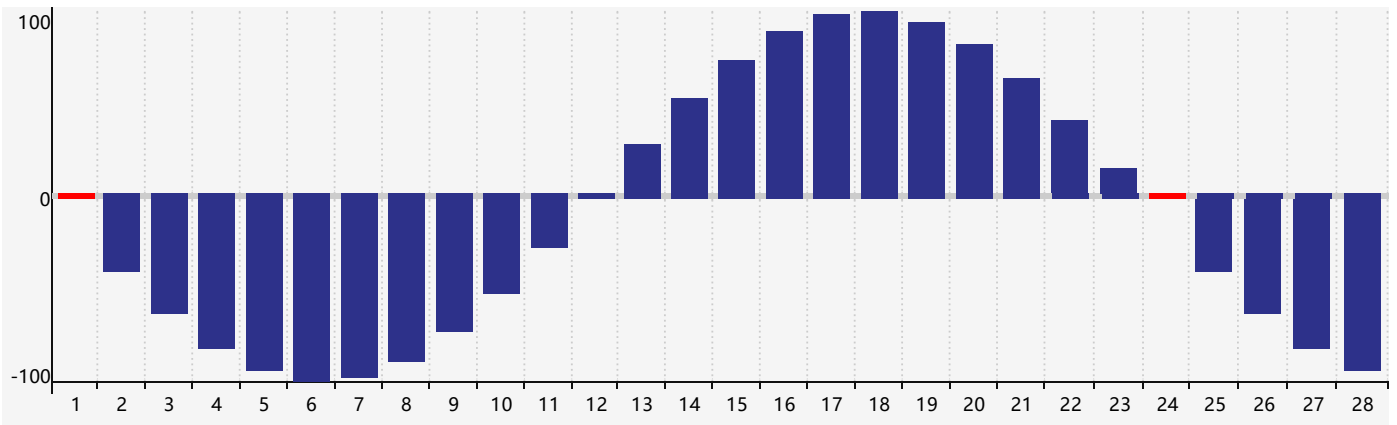

February 2023 Intellectual Biorhythm Charts

February 2023 Emotional Biorhythm Charts

February 2023 Physical Biorhythm Charts

February 2023

SUN	MON	TUE	WED	THU	FRI	SAT
29 	30 	31 	1 Physical 	2 	3 Intellectual 	4 
5 	6 	7 Emotional 	8 	9 	10 	11 
12 	13 	14 	15 	16 	17 	18 
19 	20 	21 	22 	23 	24 Physical 	25 
26 	27 	28 	1 	2 	3 	4 