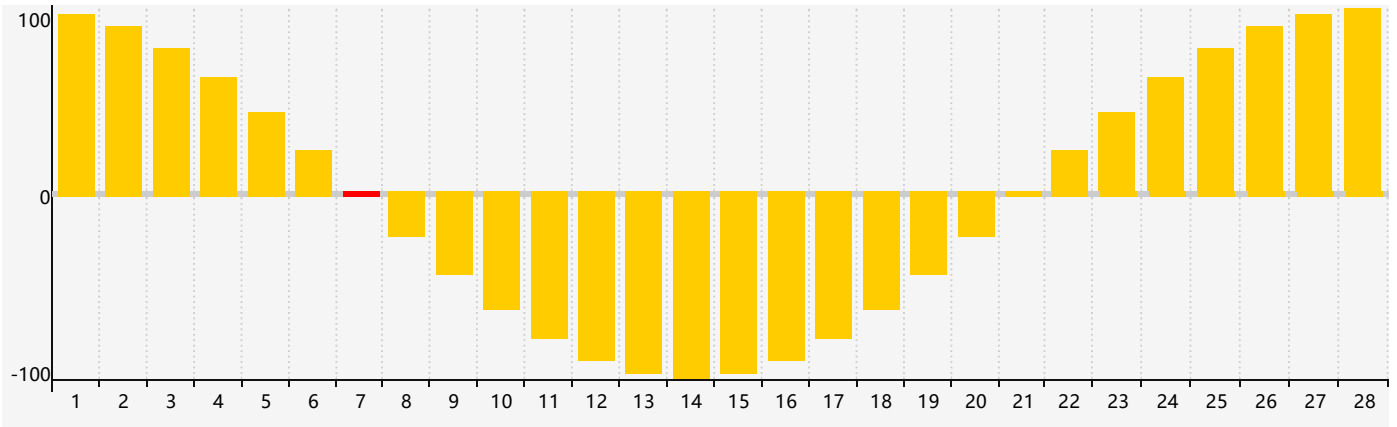

February 2023 Intellectual Biorhythm Charts

February 2023 Emotional Biorhythm Charts

February 2023 Physical Biorhythm Charts

February 2023

SUN	MON	TUE	WED	THU	FRI	SAT
29 	30 	31 	1 Physical 	2 	3 Intellectual 	4 
5 	6 	7 Emotional 	8 	9 	10 	11 
12 	13 	14 	15 	16 	17 	18 
19 	20 	21 	22 	23 	24 Physical 	25 
26 	27 	28 	1 	2 	3 	4 