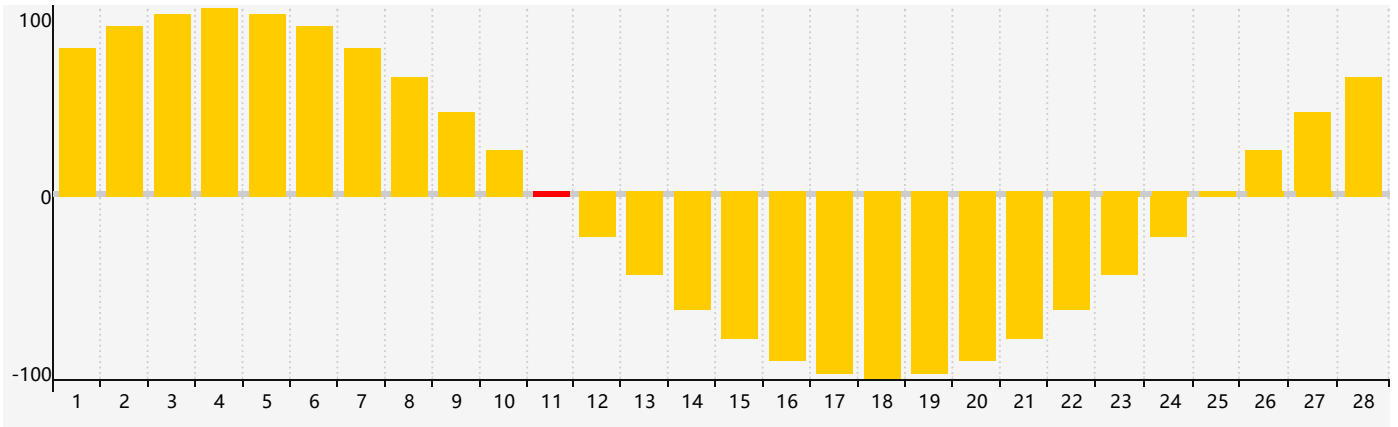

February 2023 Intellectual Biorhythm Charts

February 2023 Emotional Biorhythm Charts

February 2023 Physical Biorhythm Charts

February 2023

SUN	MON	TUE	WED	THU	FRI	SAT
29 	30 	31 	1 	2 	3 Intellectual 	4 
5 	6 Physical 	7 	8 	9 	10 	11 Emotional 
12 	13 	14 	15 	16 	17 	18 
19 	20 	21 	22 	23 	24 	25 
26 	27 	28 	1 Physical 	2 	3 	4 