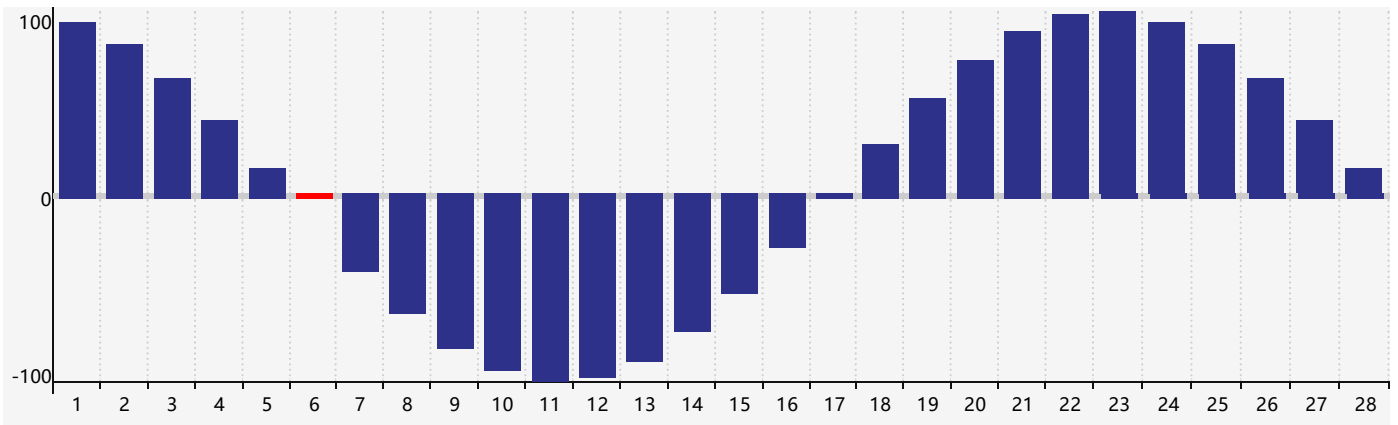

February 2023 Intellectual Biorhythm Charts

February 2023 Emotional Biorhythm Charts

February 2023 Physical Biorhythm Charts

February 2023

SUN	MON	TUE	WED	THU	FRI	SAT
29 	30 	31 	1 	2 	3 Intellectual 	4 
5 	6 Physical 	7 	8 	9 	10 	11 Emotional 
12 	13 	14 	15 	16 	17 	18 
19 	20 	21 	22 	23 	24 	25 
26 	27 	28 	1 Physical 	2 	3 	4 