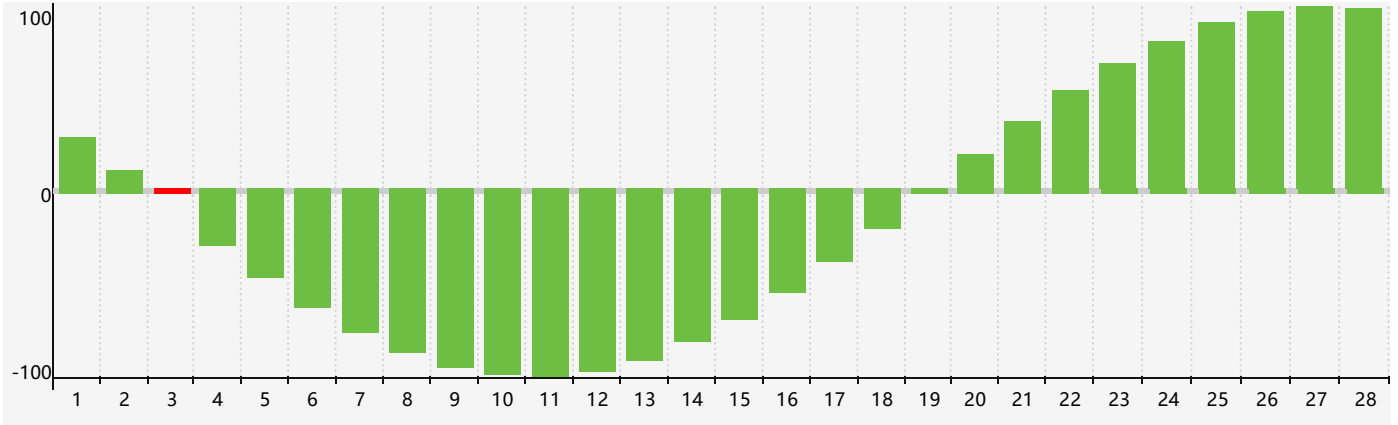

February 2023 Intellectual Biorhythm Charts

February 2023 Emotional Biorhythm Charts

February 2023 Physical Biorhythm Charts

February 2023

SUN	MON	TUE	WED	THU	FRI	SAT
29 	30 	31 	1 	2 	3 Intellectual 	4 
5 	6 Physical 	7 	8 	9 	10 	11 Emotional 
12 	13 	14 	15 	16 	17 	18 
19 	20 	21 	22 	23 	24 	25 
26 	27 	28 	1 Physical 	2 	3 	4 