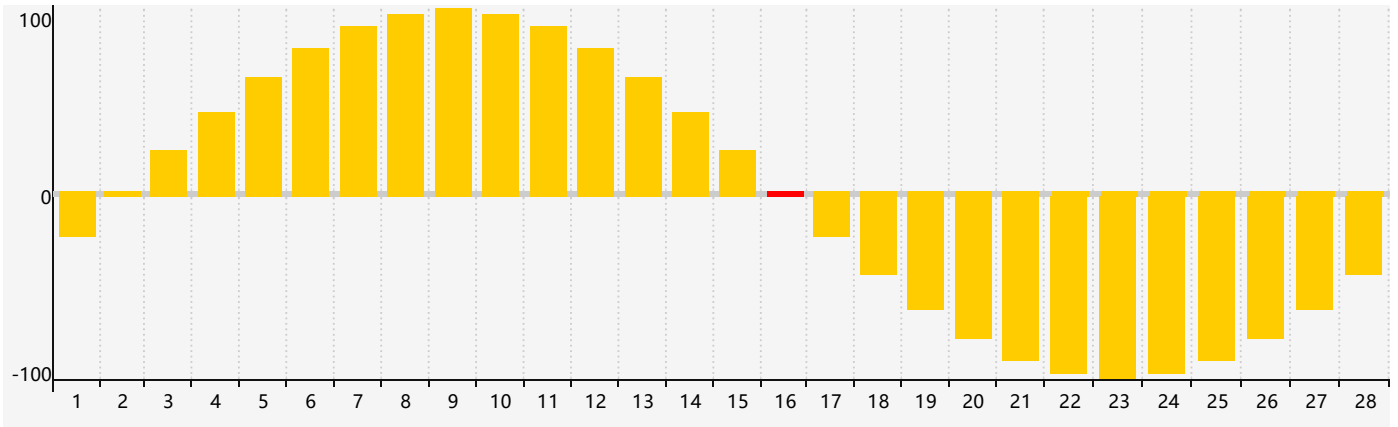

February 2023 Intellectual Biorhythm Charts

February 2023 Emotional Biorhythm Charts

February 2023 Physical Biorhythm Charts

February 2023

SUN	MON	TUE	WED	THU	FRI	SAT
29	30	31	1	2	3	4
5	6	7	8	9	10	11
12	13	14	15	16 Emotional	17	18
19 Physical	20	21	22	23	24 Intellectual	25
26	27	28	1	2	3	4