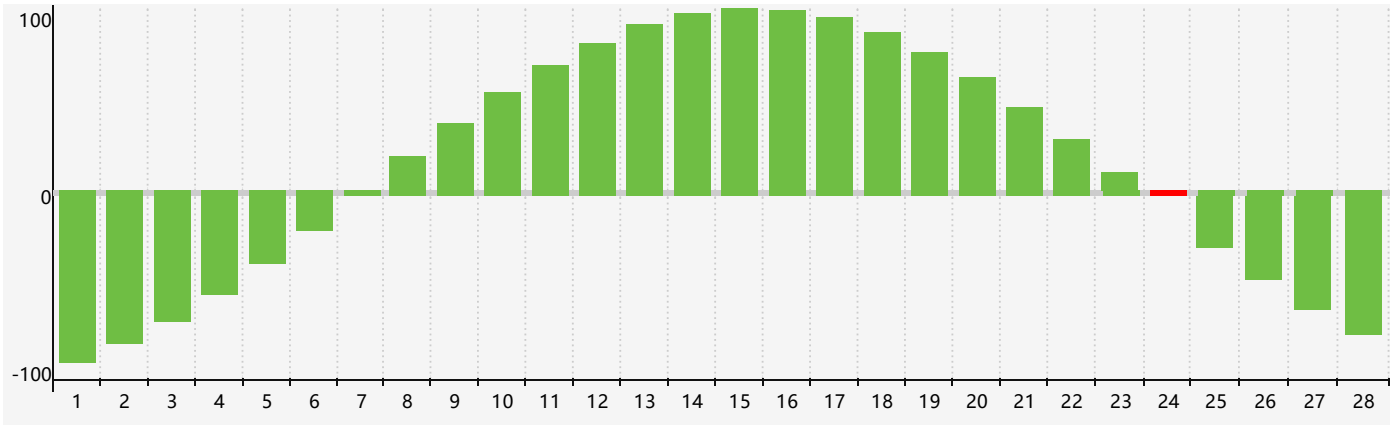

February 2023 Intellectual Biorhythm Charts

February 2023 Emotional Biorhythm Charts

February 2023 Physical Biorhythm Charts

February 2023

SUN	MON	TUE	WED	THU	FRI	SAT
29	30	31	1	2	3	4
5	6	7	8	9	10	11
12	13	14	15	16 Emotional	17	18
19 Physical	20	21	22	23	24 Intellectual	25
26	27	28	1	2	3	4