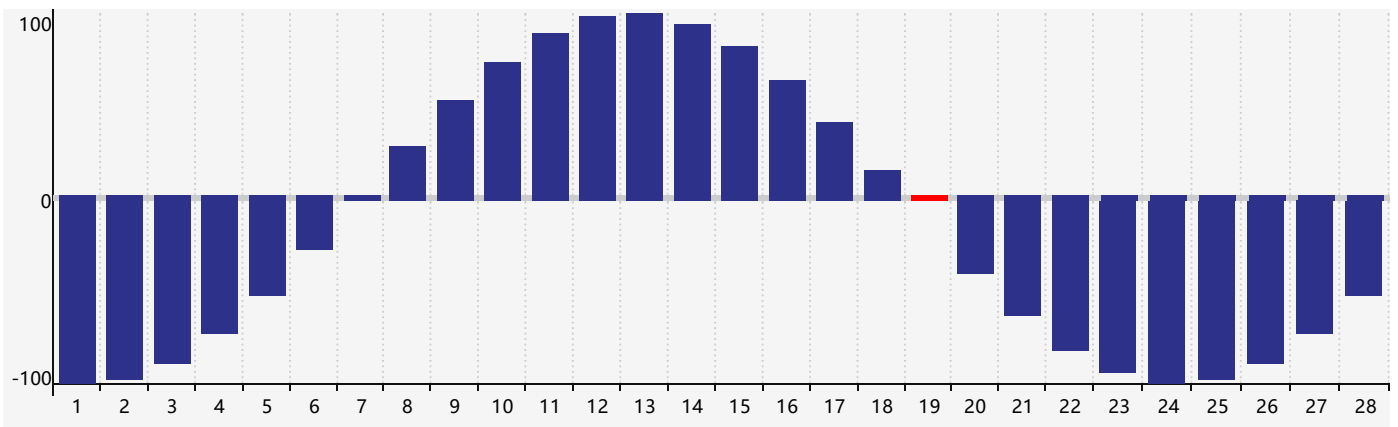

February 2023 Intellectual Biorhythm Charts

February 2023 Emotional Biorhythm Charts

February 2023 Physical Biorhythm Charts

February 2023

SUN	MON	TUE	WED	THU	FRI	SAT
29	30	31	1	2	3	4
5	6	7	8	9	10	11
12	13	14	15	16 Emotional	17	18
19 Physical	20	21	22	23	24 Intellectual	25
26	27	28	1	2	3	4