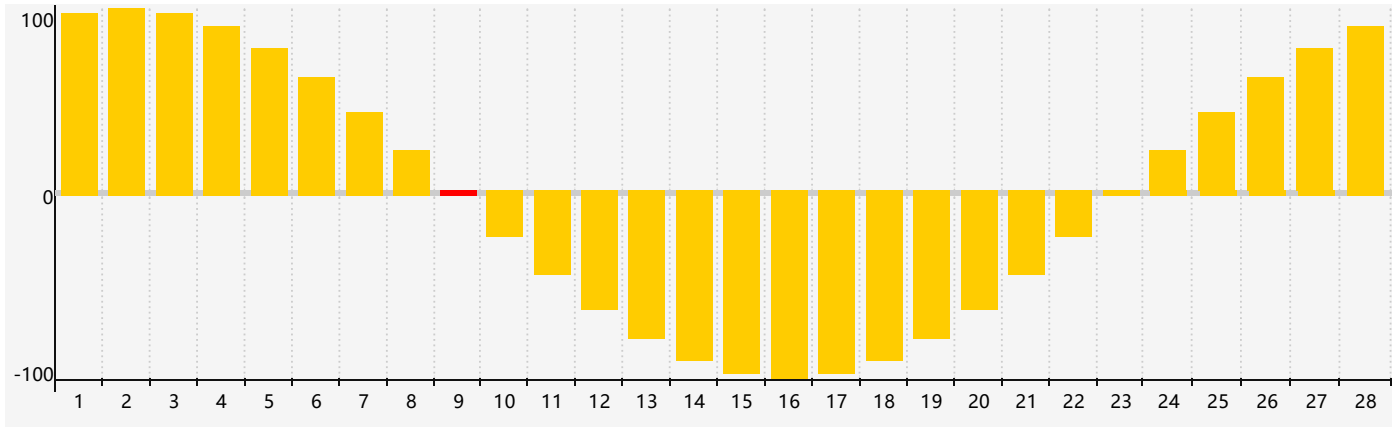

## February 2023 Emotional Biorhythm Charts

## February 2023

SUN	MON	TUE	WED	THU	FRI	SAT
29	30	31	1	2	3	4
5	6	7	8	9 <small>Emotional</small>	10	11
12	13	14	15	16	17	18
19	20	21	22	23	24	25
26	27	28	1	2	3	4