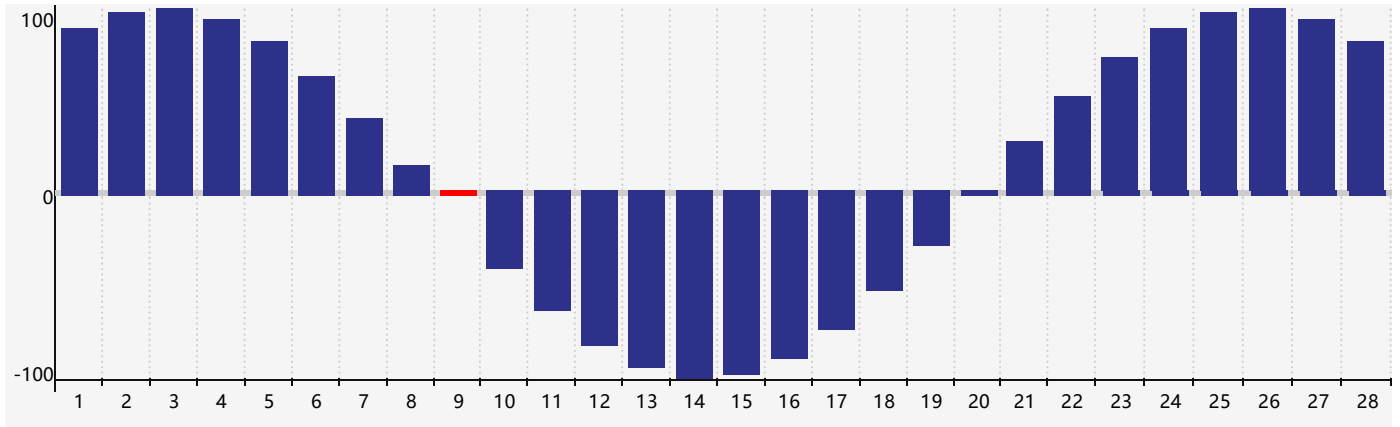

February 2023 Physical Biorhythm Charts

February 2023

SUN	MON	TUE	WED	THU	FRI	SAT
29	30	31	1	2	3	4
5	6	7	8	9 <small>Physical</small>	10	11
12	13	14	15	16	17	18
19	20	21	22	23	24	25
26	27	28	1	2	3	4 <small>Physical</small>