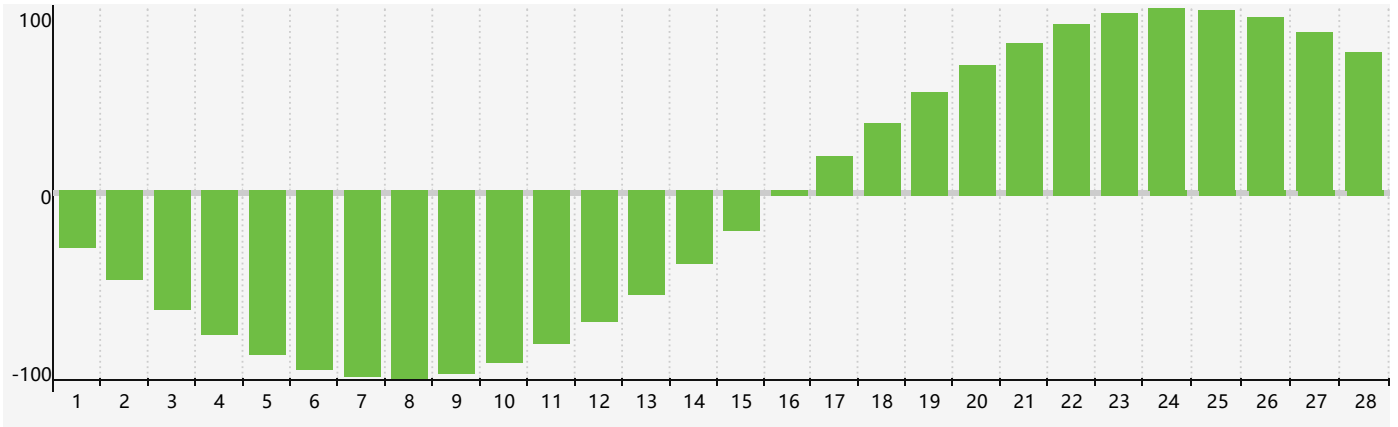

## February 2023 Intellectual Biorhythm Charts

## February 2023

SUN	MON	TUE	WED	THU	FRI	SAT
29 	30 	31 <small>Intellectual</small> 	1 	2 	3 	4 
5 	6 	7 	8 	9 	10 	11 
12 	13 	14 	15 	16 	17 	18 
19 	20 	21 	22 	23 	24 	25 
26 	27 	28 	1 	2 	3 	4 