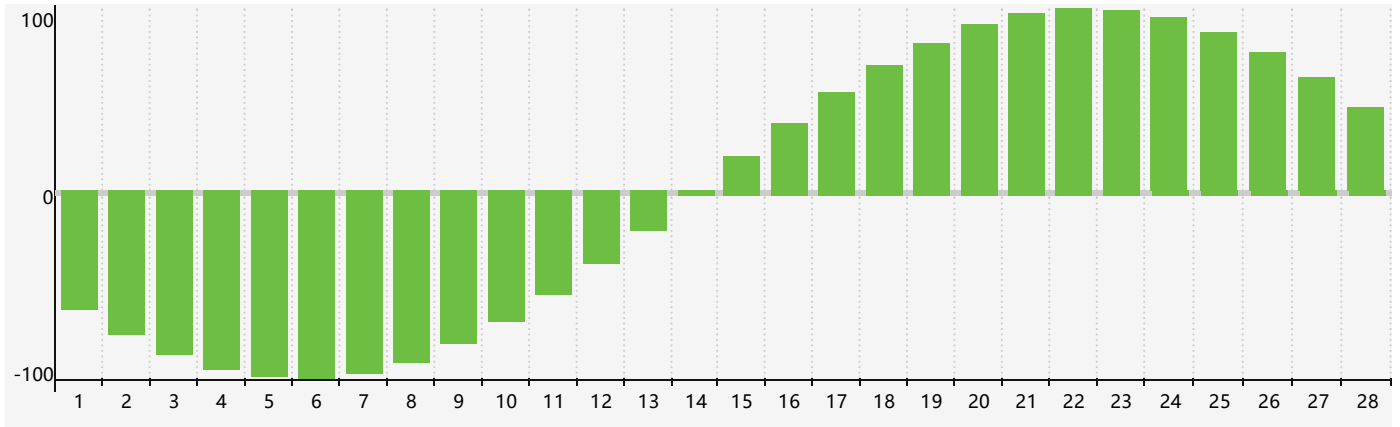

February 2023 Intellectual Biorhythm Charts

February 2023

SUN	MON	TUE	WED	THU	FRI	SAT
29 <small>Intellectual</small> 	30 	31 	1 	2 	3 	4 
5 	6 	7 	8 	9 	10 	11 
12 	13 	14 	15 	16 	17 	18 
19 	20 	21 	22 	23 	24 	25 
26 	27 	28 	1 	2 	3 <small>Intellectual</small> 	4 