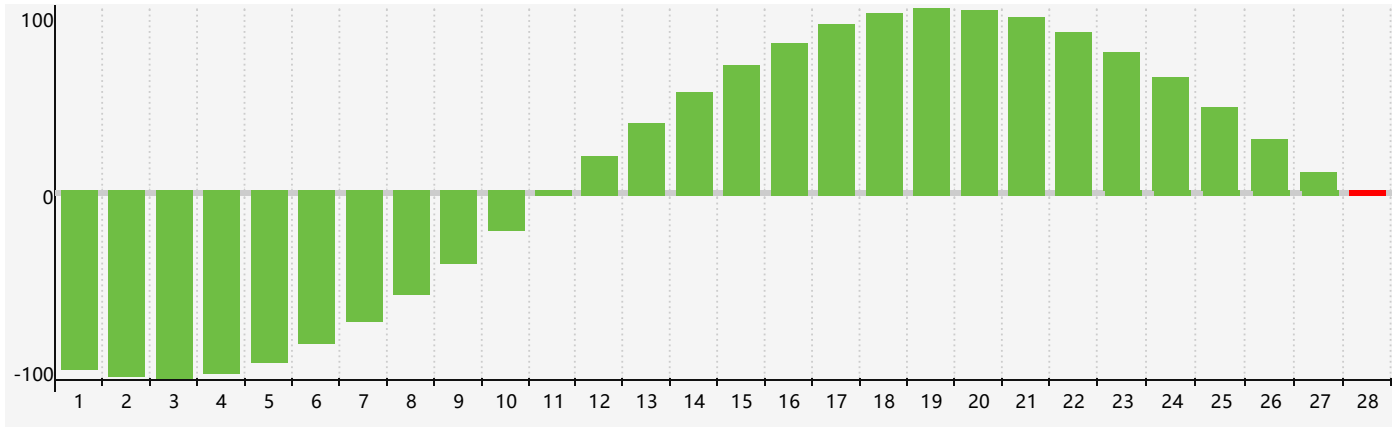

February 2023 Intellectual Biorhythm Charts

February 2023

SUN	MON	TUE	WED	THU	FRI	SAT
29	30	31	1	2	3	4
5	6	7	8	9	10	11
12	13	14	15	16	17	18
19	20	21	22	23	24	25
26	27	28 Intellectual	1	2	3	4