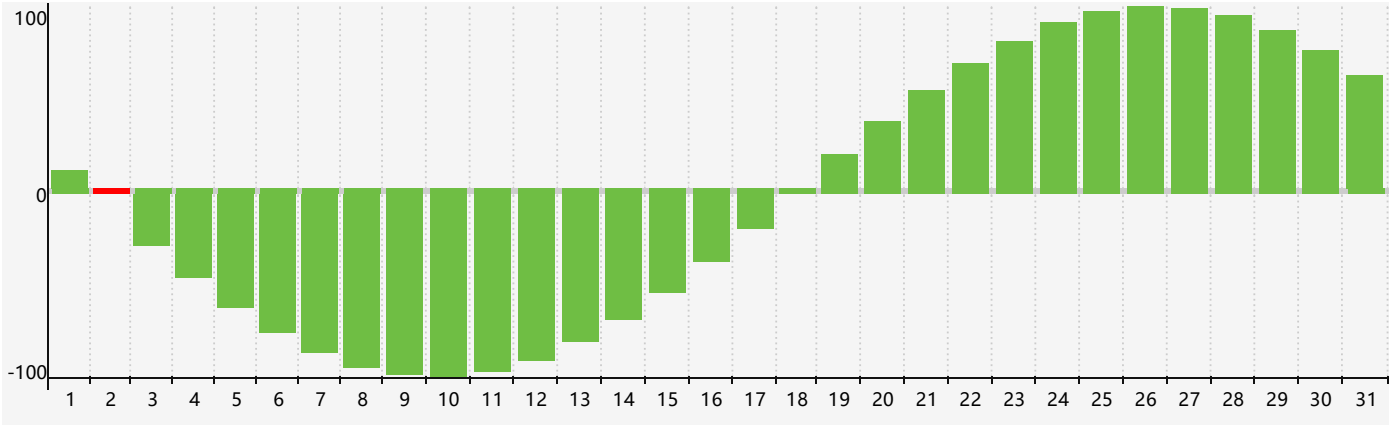

March 2023 Intellectual Biorhythm Charts

March 2023 Emotional Biorhythm Charts

March 2023 Physical Biorhythm Charts

March 2023

SUN	MON	TUE	WED	THU	FRI	SAT
26	27	28 <small>Physical</small>	1	2 <small>Intellectual</small>	3	4
5	6	7	8	9	10	11
12	13	14	15	16	17	18
19	20 <small>Emotional</small>	21	22	23 <small>Physical</small>	24	25
26	27	28	29	30	31	1