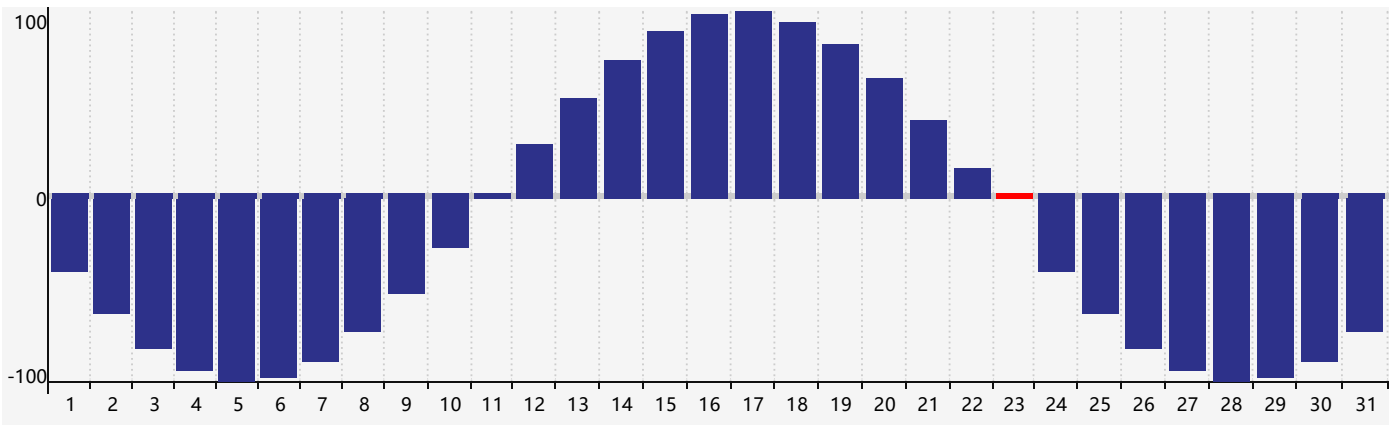

March 2023 Intellectual Biorhythm Charts

March 2023 Emotional Biorhythm Charts

March 2023 Physical Biorhythm Charts

March 2023

SUN	MON	TUE	WED	THU	FRI	SAT
26	27	28 <small>Physical</small>	1	2 <small>Intellectual</small>	3	4
5	6	7	8	9	10	11
12	13	14	15	16	17	18
19	20 <small>Emotional</small>	21	22	23 <small>Physical</small>	24	25
26	27	28	29	30	31	1