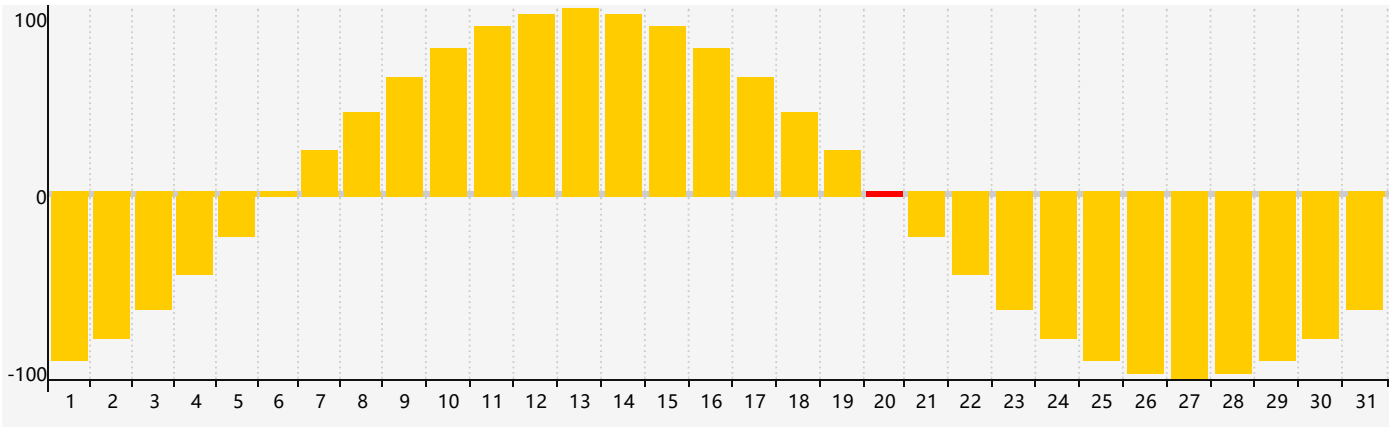

March 2023 Intellectual Biorhythm Charts

March 2023 Emotional Biorhythm Charts

March 2023 Physical Biorhythm Charts

March 2023

SUN	MON	TUE	WED	THU	FRI	SAT
26	27	28 <small>Physical</small>	1	2 <small>Intellectual</small>	3	4
5	6	7	8	9	10	11
12	13	14	15	16	17	18
19	20 <small>Emotional</small>	21	22	23 <small>Physical</small>	24	25
26	27	28	29	30	31	1