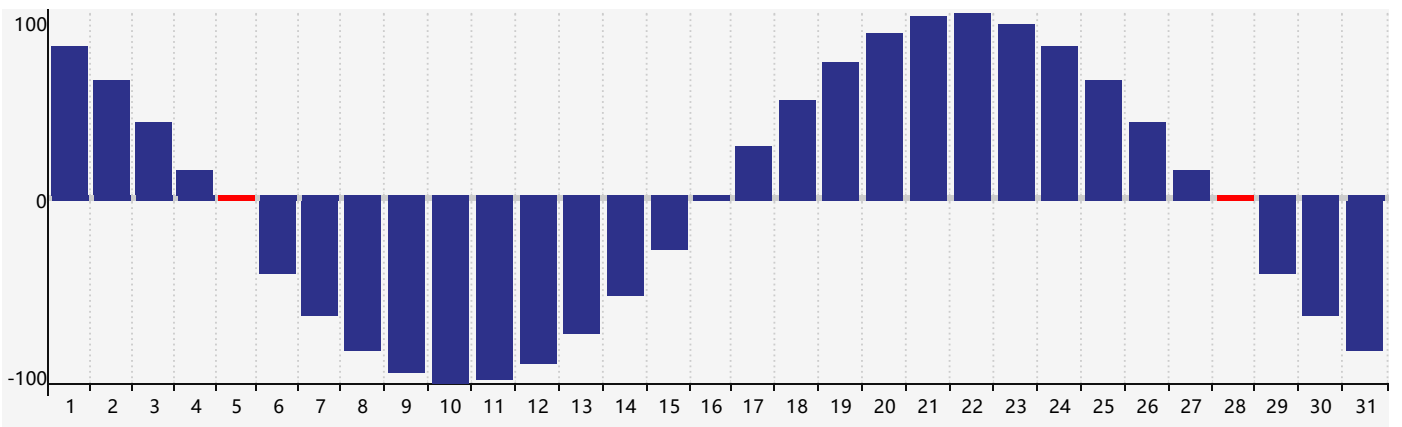

March 2023 Intellectual Biorhythm Charts

March 2023 Emotional Biorhythm Charts

March 2023 Physical Biorhythm Charts

March 2023

SUN	MON	TUE	WED	THU	FRI	SAT
26	27	28	1	2	3	4
5 Physical	6	7	8	9	10	11
12	13	14	15	16	17	18
19	20	21 Emotional	22	23 Intellectual	24	25
26	27	28 Physical	29	30	31	1