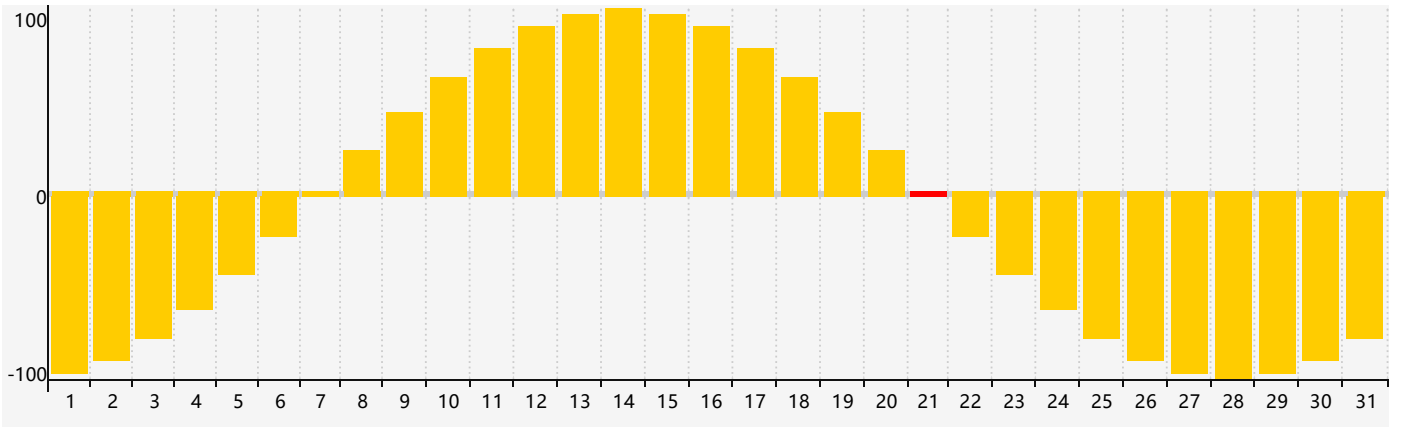

March 2023 Intellectual Biorhythm Charts

March 2023 Emotional Biorhythm Charts

March 2023 Physical Biorhythm Charts

March 2023

SUN	MON	TUE	WED	THU	FRI	SAT
26	27	28	1	2	3	4
5 Physical	6	7	8	9	10	11
12	13	14	15	16	17	18
19	20	21 Emotional	22	23 Intellectual	24	25
26	27	28 Physical	29	30	31	1