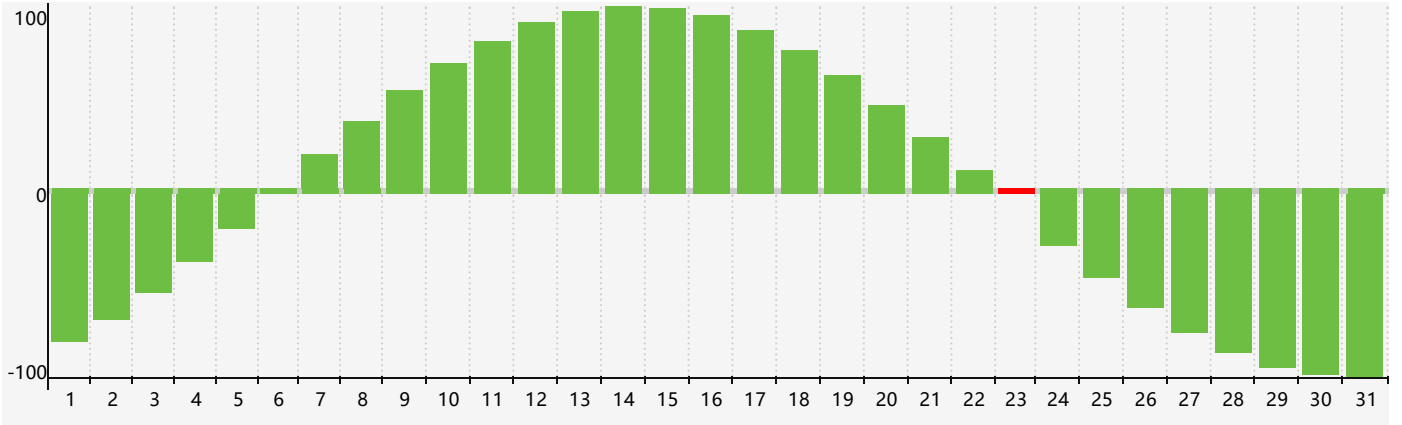

March 2023 Intellectual Biorhythm Charts

March 2023 Emotional Biorhythm Charts

March 2023 Physical Biorhythm Charts

March 2023

SUN	MON	TUE	WED	THU	FRI	SAT
26	27	28	1	2	3	4
5 Physical	6	7	8	9	10	11
12	13	14	15	16	17	18
19	20	21 Emotional	22	23 Intellectual	24	25
26	27	28 Physical	29	30	31	1