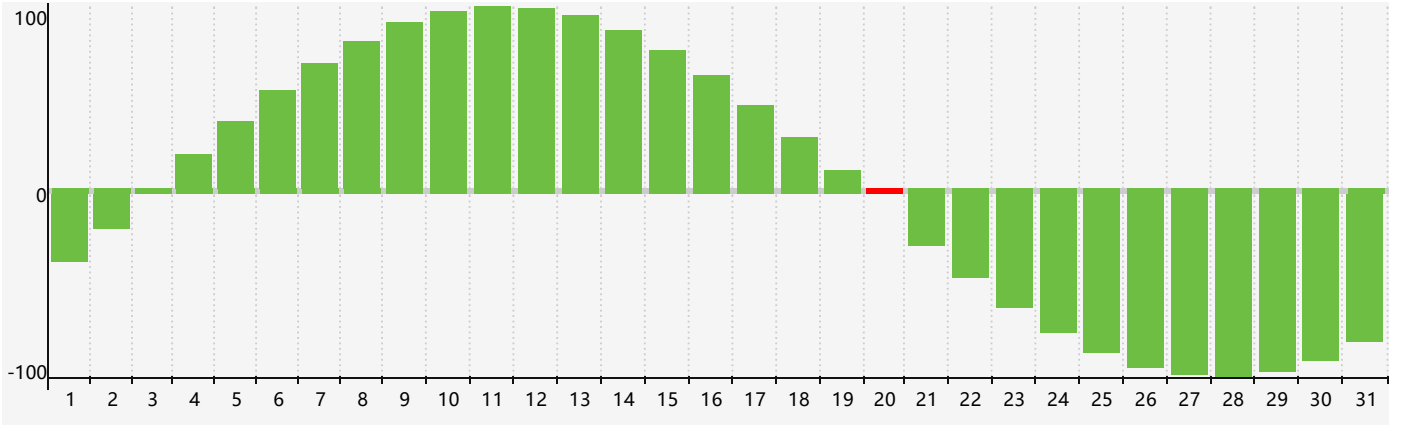

March 2023 Intellectual Biorhythm Charts

March 2023 Emotional Biorhythm Charts

March 2023 Physical Biorhythm Charts

March 2023

SUN	MON	TUE	WED	THU	FRI	SAT
26	27	28	1	2	3	4
5	6	7	8	9	10	11
12	13	14	15 <small>Emotional</small>	16	17	18 <small>Physical</small>
19	20 <small>Intellectual</small>	21	22	23	24	25
26	27	28	29	30	31	1