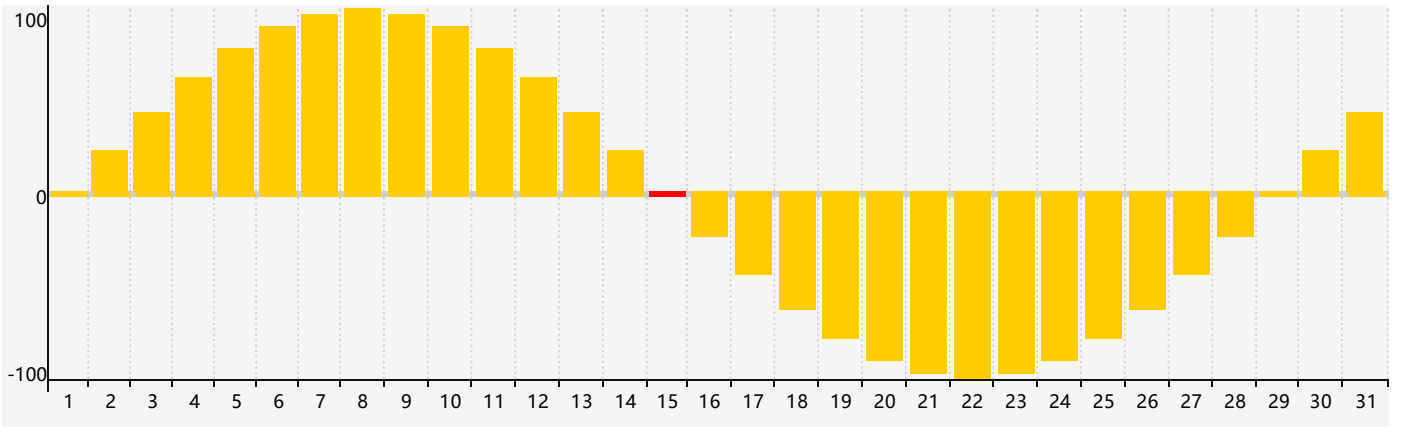

March 2023 Intellectual Biorhythm Charts

March 2023 Emotional Biorhythm Charts

March 2023 Physical Biorhythm Charts

March 2023

SUN	MON	TUE	WED	THU	FRI	SAT
26	27	28	1	2	3	4
5	6	7	8	9	10	11
12	13	14	15 <small>Emotional</small>	16	17	18 <small>Physical</small>
19	20 <small>Intellectual</small>	21	22	23	24	25
26	27	28	29	30	31	1