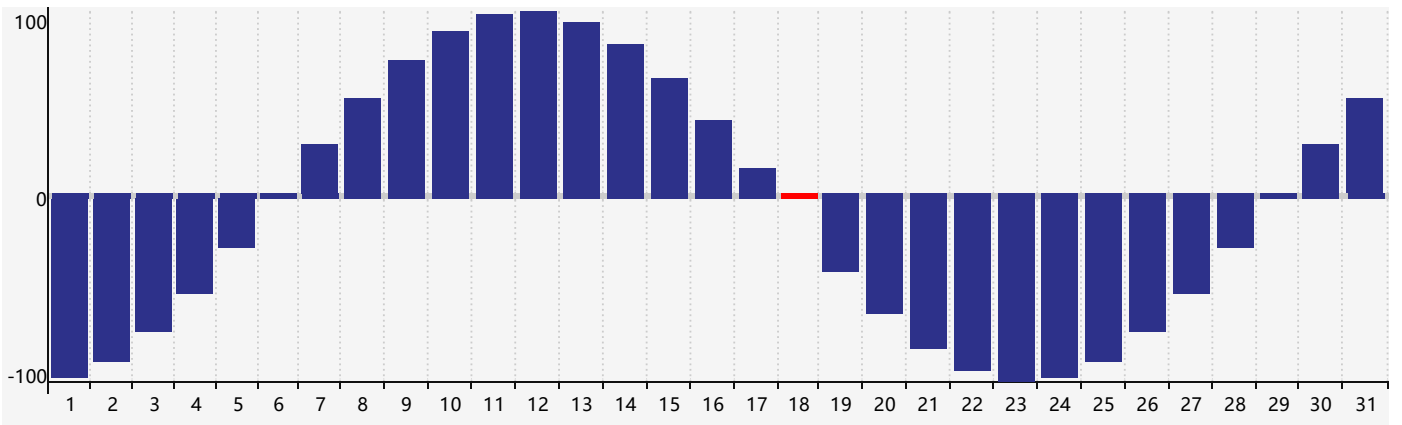

March 2023 Intellectual Biorhythm Charts

March 2023 Emotional Biorhythm Charts

March 2023 Physical Biorhythm Charts

March 2023

SUN	MON	TUE	WED	THU	FRI	SAT
26	27	28	1	2	3	4
5	6	7	8	9	10	11
12	13	14	15 <small>Emotional</small>	16	17	18 <small>Physical</small>
19	20 <small>Intellectual</small>	21	22	23	24	25
26	27	28	29	30	31	1