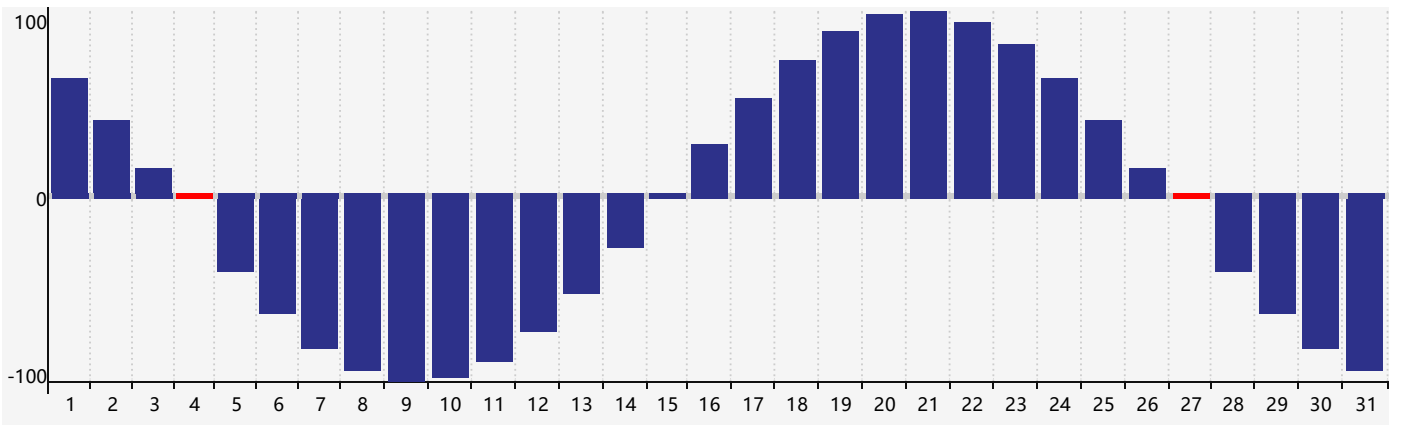

March 2023 Intellectual Biorhythm Charts

March 2023 Emotional Biorhythm Charts

March 2023 Physical Biorhythm Charts

March 2023

SUN	MON	TUE	WED	THU	FRI	SAT
26 	27 	28 	1 	2 	3 	4 Physical 
5 	6 	7 Emotional 	8 	9 	10 	11 
12 	13 	14 	15 	16 	17 	18 
19 	20 	21 	22 Intellectual 	23 	24 	25 
26 	27 Physical 	28 	29 	30 	31 	1 