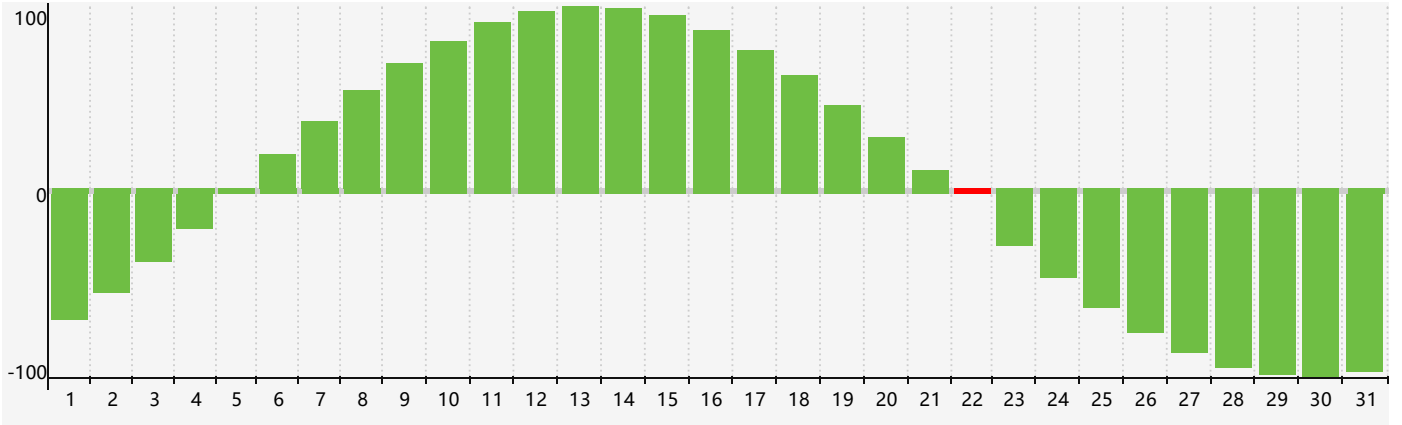

March 2023 Intellectual Biorhythm Charts

March 2023 Emotional Biorhythm Charts

March 2023 Physical Biorhythm Charts

March 2023

SUN	MON	TUE	WED	THU	FRI	SAT
26 	27 	28 	1 	2 	3 	4 Physical 
5 	6 	7 Emotional 	8 	9 	10 	11 
12 	13 	14 	15 	16 	17 	18 
19 	20 	21 	22 Intellectual 	23 	24 	25 
26 	27 Physical 	28 	29 	30 	31 	1 