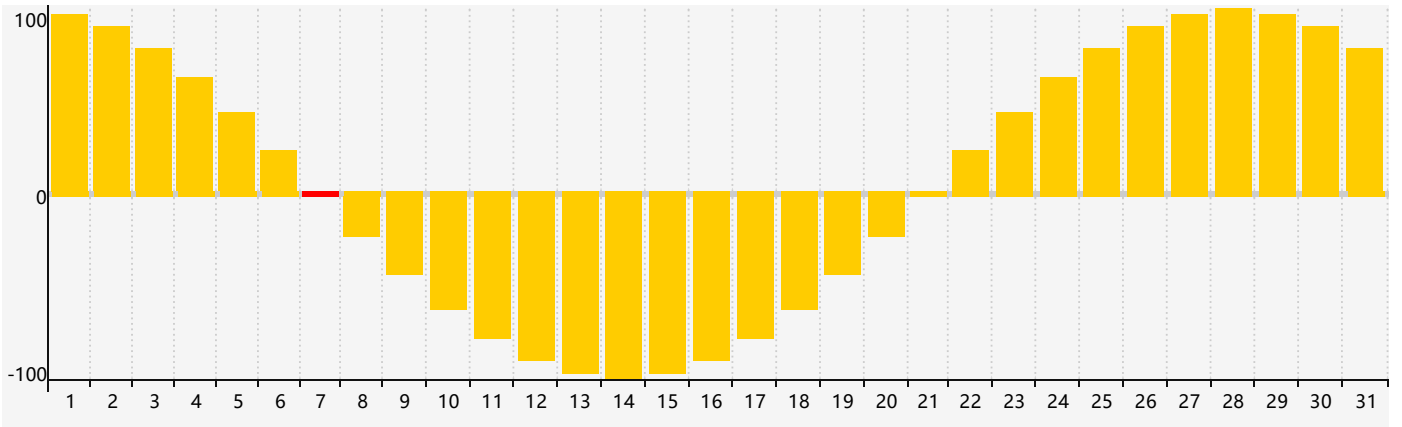

March 2023 Intellectual Biorhythm Charts

March 2023 Emotional Biorhythm Charts

March 2023 Physical Biorhythm Charts

March 2023

SUN	MON	TUE	WED	THU	FRI	SAT
26 	27 	28 	1 	2 	3 	4 Physical 
5 	6 	7 Emotional 	8 	9 	10 	11 
12 	13 	14 	15 	16 	17 	18 
19 	20 	21 	22 Intellectual 	23 	24 	25 
26 	27 Physical 	28 	29 	30 	31 	1 