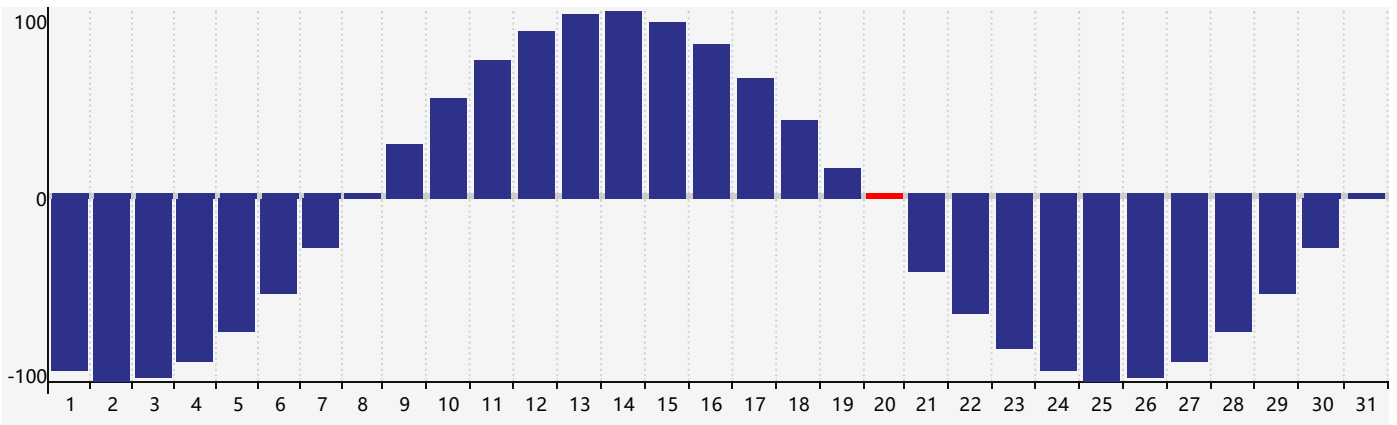

March 2023 Intellectual Biorhythm Charts

March 2023 Emotional Biorhythm Charts

March 2023 Physical Biorhythm Charts

March 2023

SUN	MON	TUE	WED	THU	FRI	SAT
26 	27 	28 	1 	2 	3 	4 
5 	6 	7 	8 Intellectual Emotional 	9 	10 	11 
12 	13 	14 	15 	16 	17 	18 
19 	20 Physical 	21 	22 	23 	24 	25 
26 	27 	28 	29 	30 	31 	1 