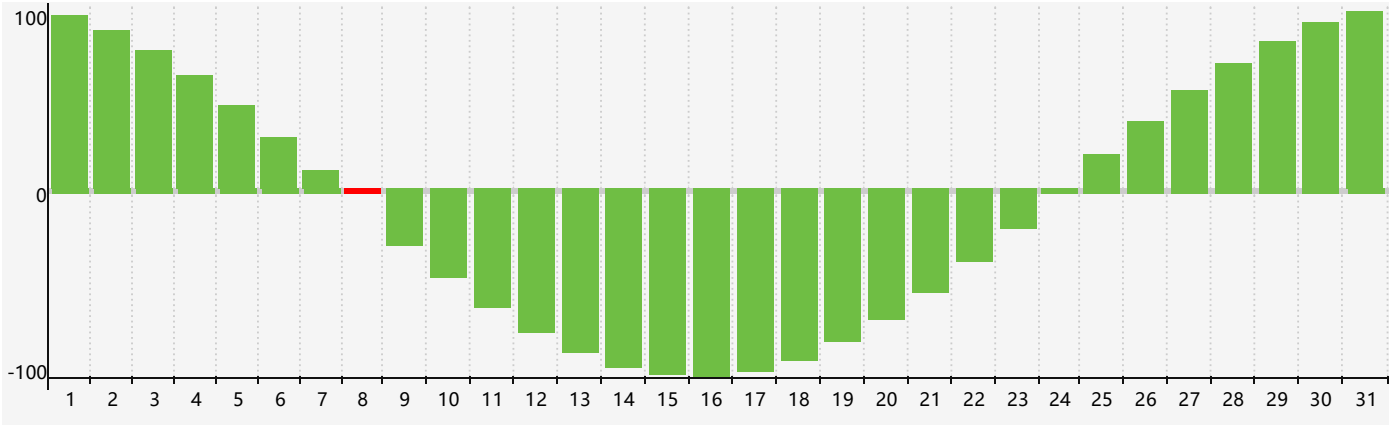

March 2023 Intellectual Biorhythm Charts

March 2023 Emotional Biorhythm Charts

March 2023 Physical Biorhythm Charts

March 2023

SUN	MON	TUE	WED	THU	FRI	SAT
26 	27 	28 	1 	2 	3 	4 
5 	6 	7 	8 Intellectual Emotional 	9 	10 	11 
12 	13 	14 	15 	16 	17 	18 
19 	20 Physical 	21 	22 	23 	24 	25 
26 	27 	28 	29 	30 	31 	1 