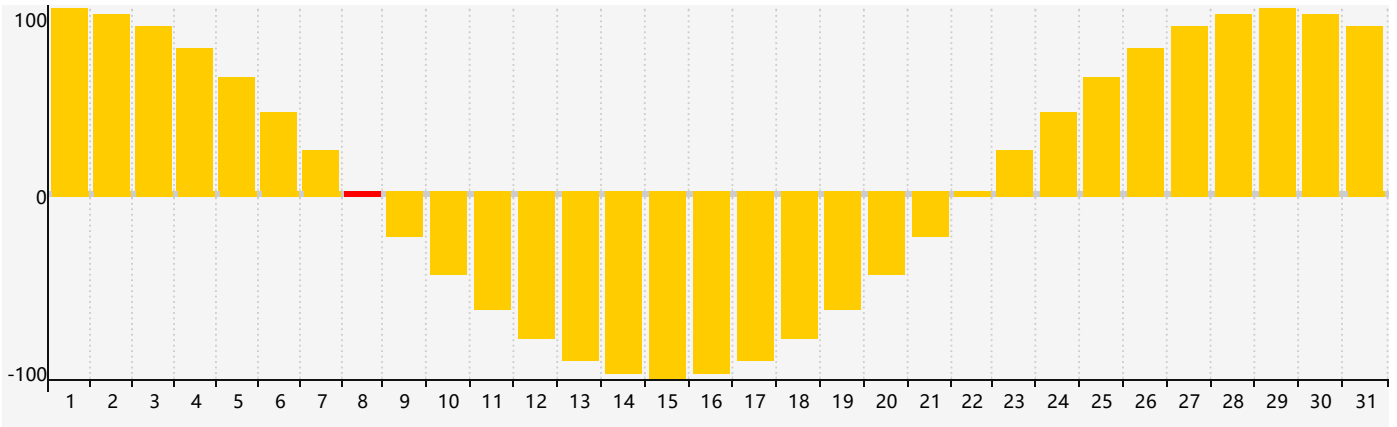

March 2023 Intellectual Biorhythm Charts

March 2023 Emotional Biorhythm Charts

March 2023 Physical Biorhythm Charts

March 2023

SUN	MON	TUE	WED	THU	FRI	SAT
26 	27 	28 	1 	2 	3 	4 
5 	6 	7 	8 Intellectual Emotional 	9 	10 	11 
12 	13 	14 	15 	16 	17 	18 
19 	20 Physical 	21 	22 	23 	24 	25 
26 	27 	28 	29 	30 	31 	1 