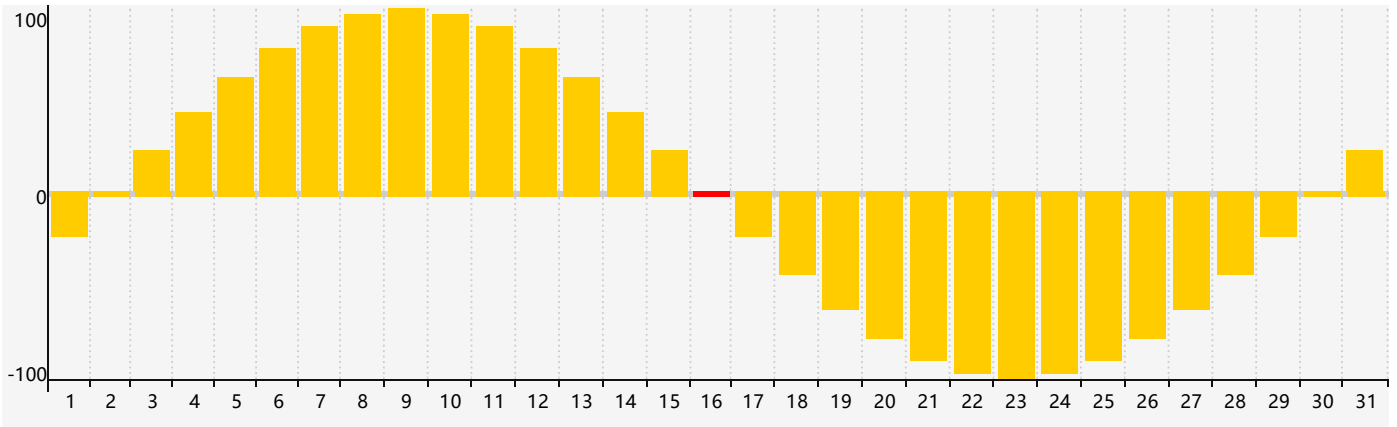

March 2023 Intellectual Biorhythm Charts

March 2023 Emotional Biorhythm Charts

March 2023 Physical Biorhythm Charts

March 2023

SUN	MON	TUE	WED	THU	FRI	SAT
26 	27 	28 	1 	2 Physical 	3 	4 
5 	6 	7 	8 	9 	10 	11 
12 	13 Intellectual 	14 	15 	16 Emotional 	17 	18 
19 	20 	21 	22 	23 	24 	25 Physical 
26 	27 	28 	29 	30 	31 	1 