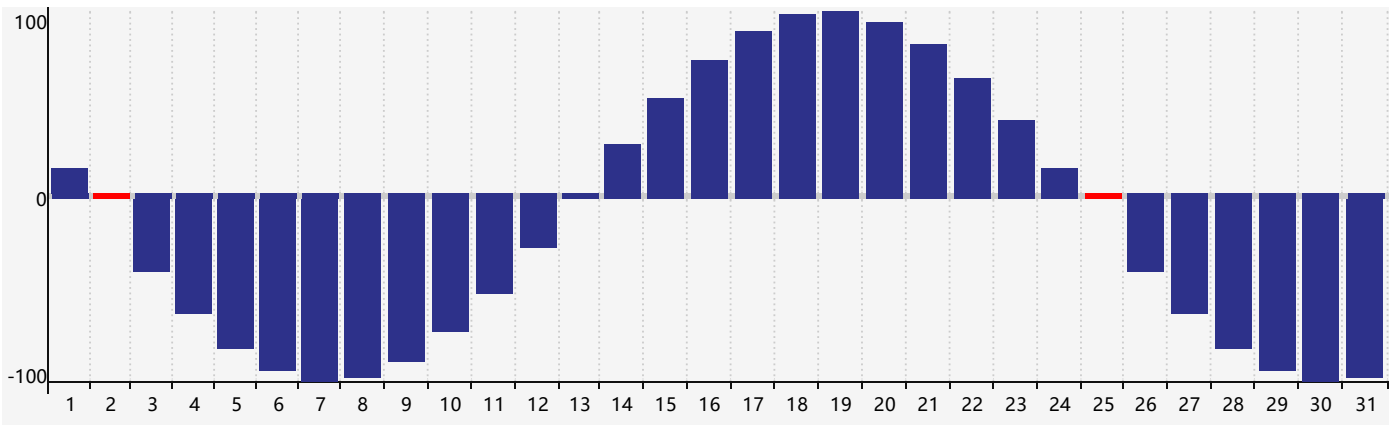

March 2023 Intellectual Biorhythm Charts

March 2023 Emotional Biorhythm Charts

March 2023 Physical Biorhythm Charts

March 2023

SUN	MON	TUE	WED	THU	FRI	SAT
26 	27 	28 	1 	2 Physical 	3 	4 
5 	6 	7 	8 	9 	10 	11 
12 	13 Intellectual 	14 	15 	16 Emotional 	17 	18 
19 	20 	21 	22 	23 	24 	25 Physical 
26 	27 	28 	29 	30 	31 	1 