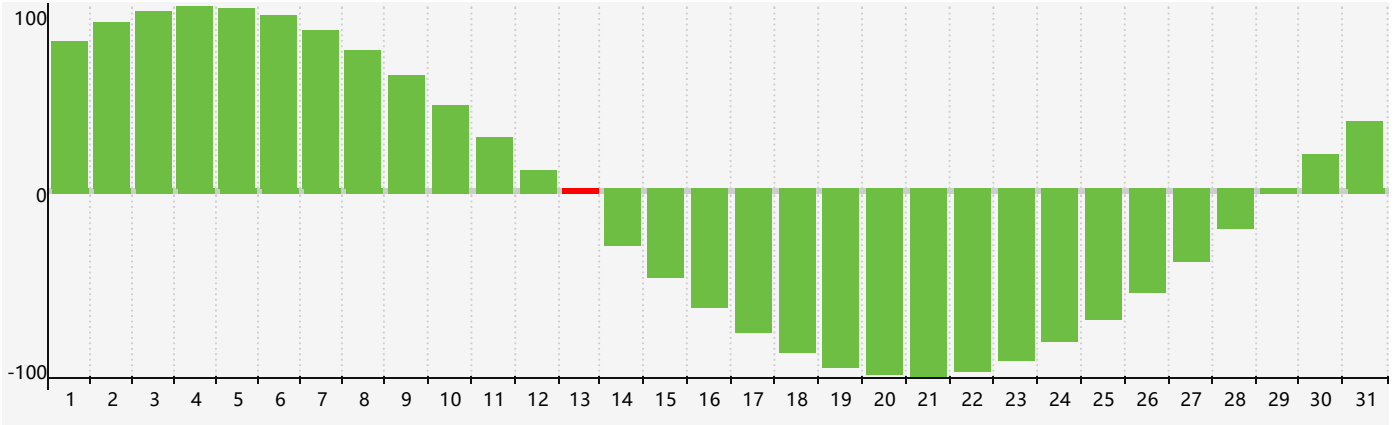

March 2023 Intellectual Biorhythm Charts

March 2023 Emotional Biorhythm Charts

March 2023 Physical Biorhythm Charts

March 2023

SUN	MON	TUE	WED	THU	FRI	SAT
26 	27 	28 	1 	2 Physical 	3 	4 
5 	6 	7 	8 	9 	10 	11 
12 	13 Intellectual 	14 	15 	16 Emotional 	17 	18 
19 	20 	21 	22 	23 	24 	25 Physical 
26 	27 	28 	29 	30 	31 	1 