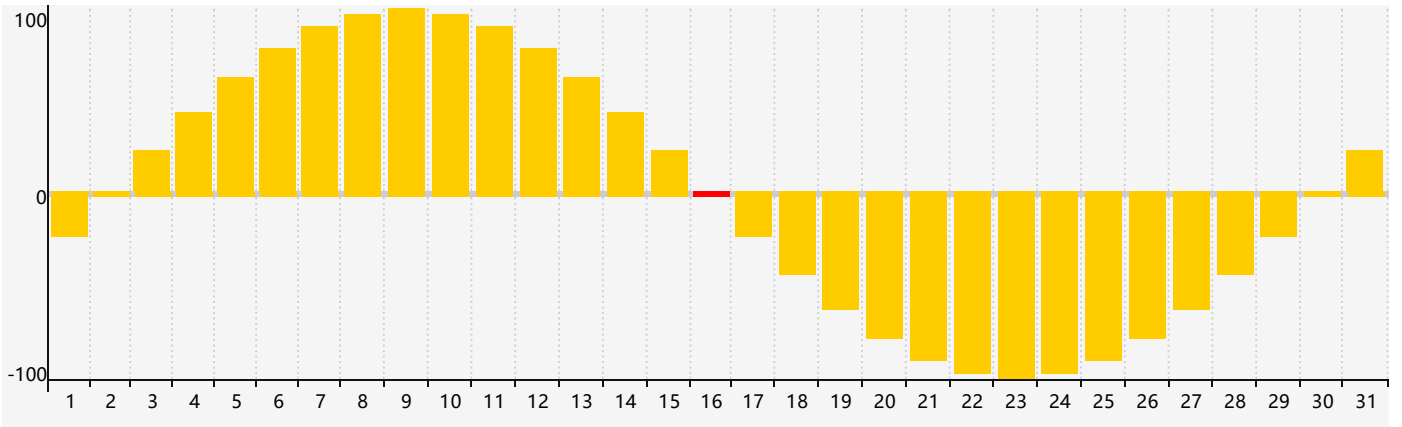

March 2023 Intellectual Biorhythm Charts

March 2023 Emotional Biorhythm Charts

March 2023 Physical Biorhythm Charts

March 2023

SUN	MON	TUE	WED	THU	FRI	SAT
26	27	28	1	2	3	4
5	6	7	8	9	10	11
12	13	14 Physical	15	16 Emotional	17	18
19	20	21	22	23	24	25
26	27	28	29 Intellectual	30	31	1