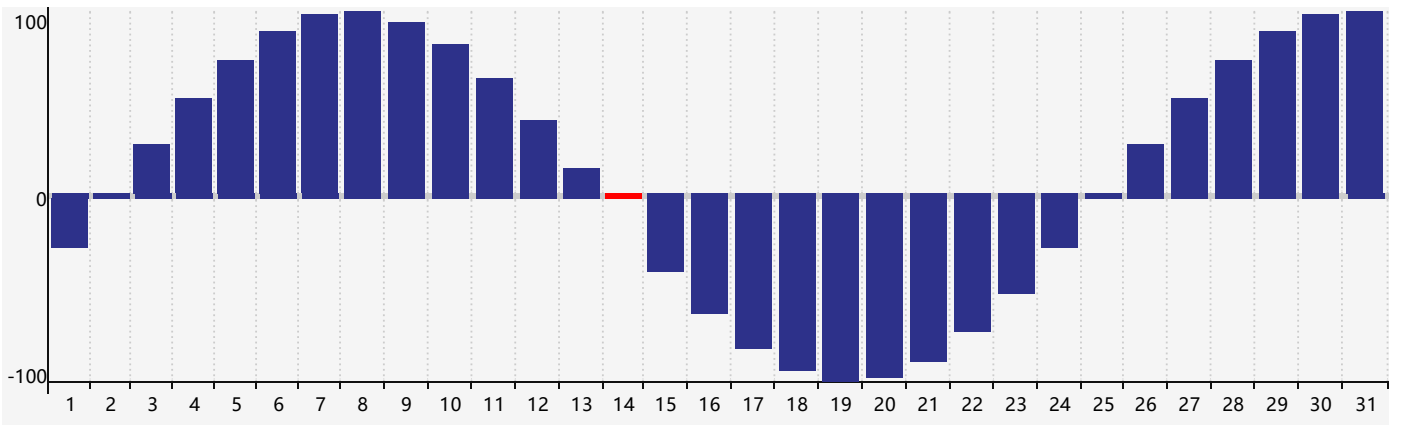

March 2023 Intellectual Biorhythm Charts

March 2023 Emotional Biorhythm Charts

March 2023 Physical Biorhythm Charts

March 2023

SUN	MON	TUE	WED	THU	FRI	SAT
26	27	28	1	2	3	4
5	6	7	8	9	10	11
12	13	14 Physical	15	16 Emotional	17	18
19	20	21	22	23	24	25
26	27	28	29 Intellectual	30	31	1