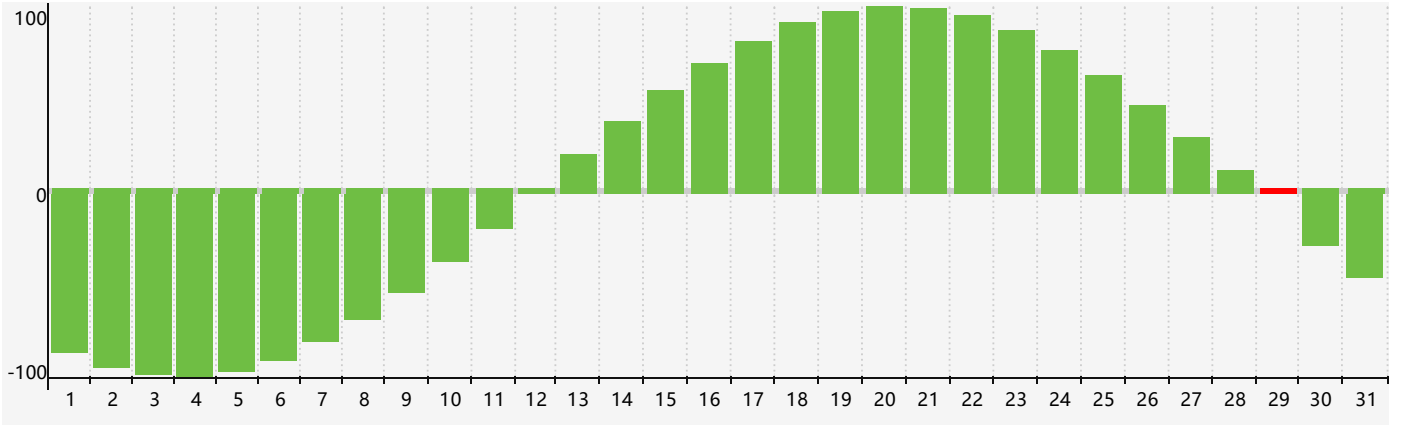

March 2023 Intellectual Biorhythm Charts

March 2023 Emotional Biorhythm Charts

March 2023 Physical Biorhythm Charts

March 2023

SUN	MON	TUE	WED	THU	FRI	SAT
26	27	28	1	2	3	4
5	6	7	8	9	10	11
12	13	14 Physical	15	16 Emotional	17	18
19	20	21	22	23	24	25
26	27	28	29 Intellectual	30	31	1