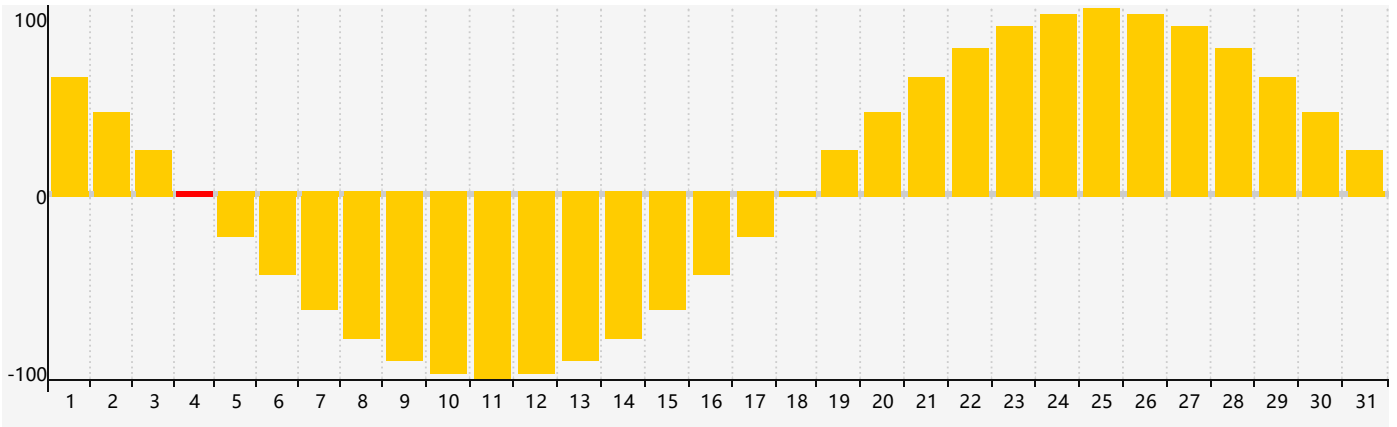

March 2023 Intellectual Biorhythm Charts

March 2023 Emotional Biorhythm Charts

March 2023 Physical Biorhythm Charts

March 2023

SUN	MON	TUE	WED	THU	FRI	SAT
26 	27 	28 	1 	2 	3 	4 Emotional 
5 	6 	7 	8 	9 	10 	11 
12 	13 	14 	15 	16 	17 	18 
19 	20 Physical 	21 	22 	23 Intellectual 	24 	25 
26 	27 	28 	29 	30 	31 	1 Emotional 