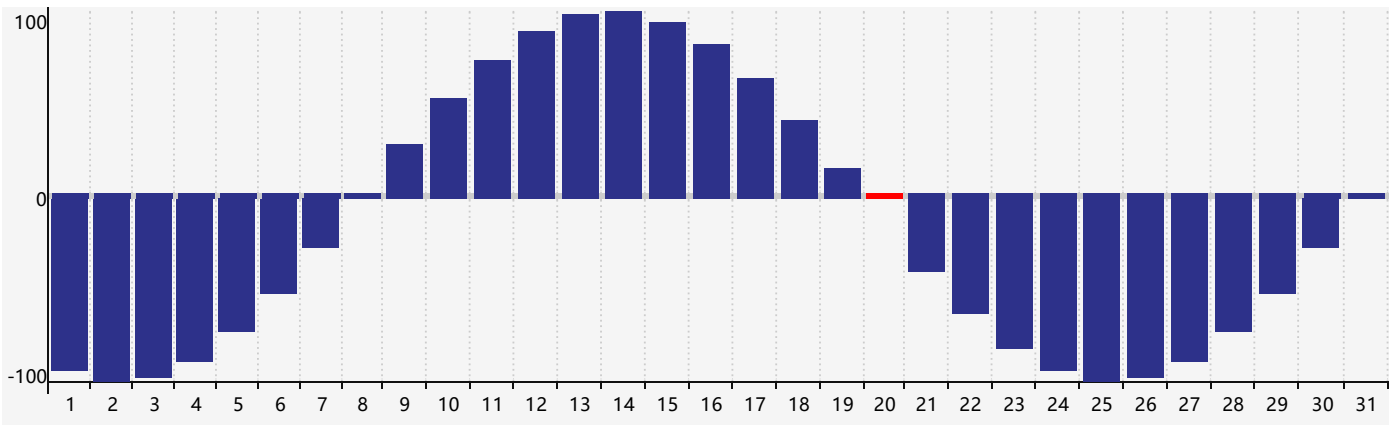

March 2023 Intellectual Biorhythm Charts

March 2023 Emotional Biorhythm Charts

March 2023 Physical Biorhythm Charts

March 2023

SUN	MON	TUE	WED	THU	FRI	SAT
26 	27 	28 	1 	2 	3 	4 Emotional 
5 	6 	7 	8 	9 	10 	11 
12 	13 	14 	15 	16 	17 	18 
19 	20 Physical 	21 	22 	23 Intellectual 	24 	25 
26 	27 	28 	29 	30 	31 	1 Emotional 