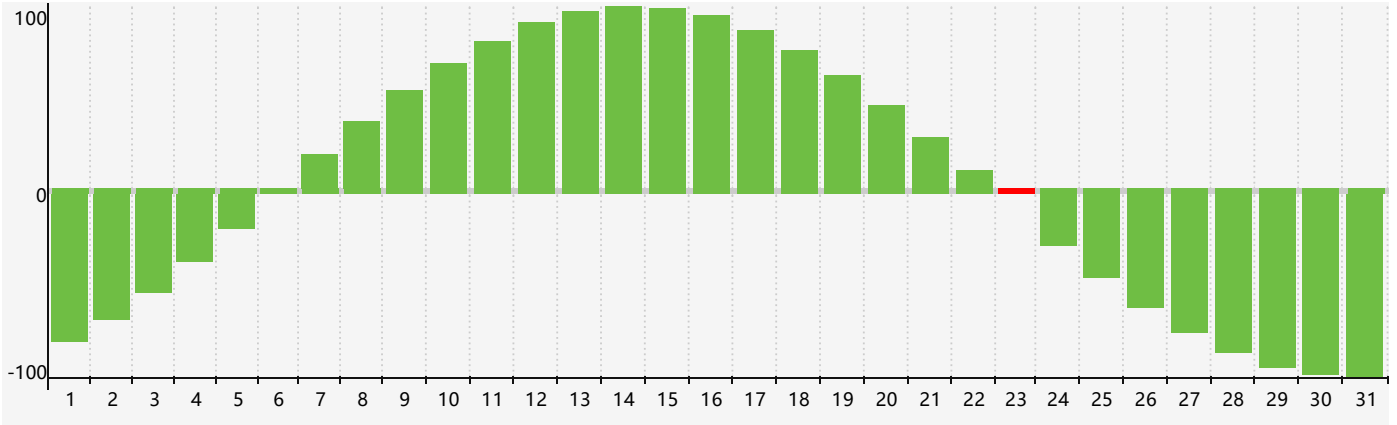

March 2023 Intellectual Biorhythm Charts

March 2023 Emotional Biorhythm Charts

March 2023 Physical Biorhythm Charts

March 2023

SUN	MON	TUE	WED	THU	FRI	SAT
26 	27 	28 	1 	2 	3 	4 Emotional 
5 	6 	7 	8 	9 	10 	11 
12 	13 	14 	15 	16 	17 	18 
19 	20 Physical 	21 	22 	23 Intellectual 	24 	25 
26 	27 	28 	29 	30 	31 	1 Emotional 