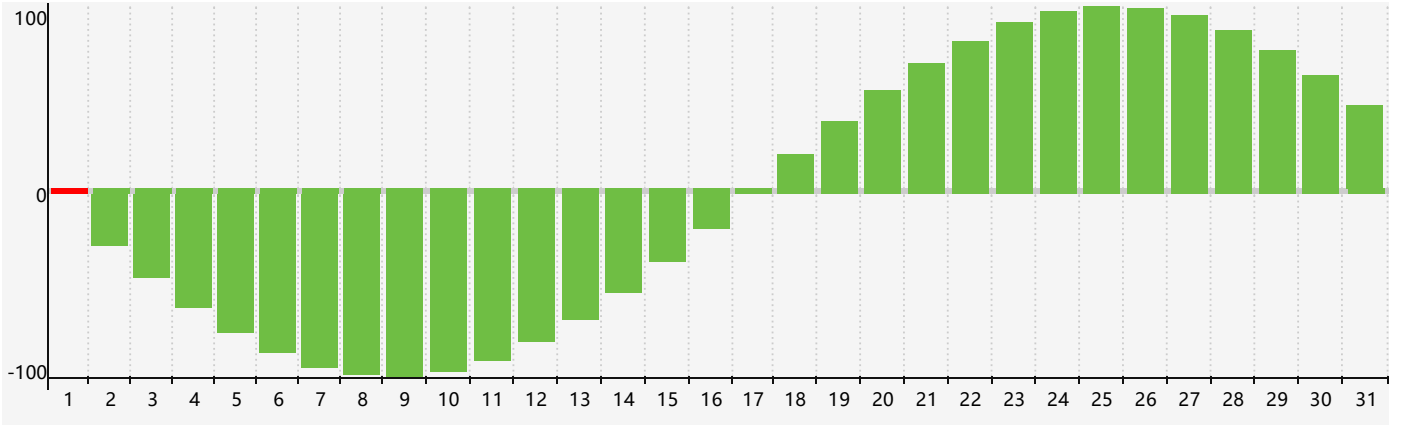

March 2023 Intellectual Biorhythm Charts

March 2023 Emotional Biorhythm Charts

March 2023 Physical Biorhythm Charts

March 2023

SUN	MON	TUE	WED	THU	FRI	SAT
26	27	28	1 Intellectual Physical	2	3	4
5	6	7	8	9 Emotional	10	11
12	13	14	15	16	17	18
19	20	21	22	23	24 Physical	25
26	27	28	29	30	31	1