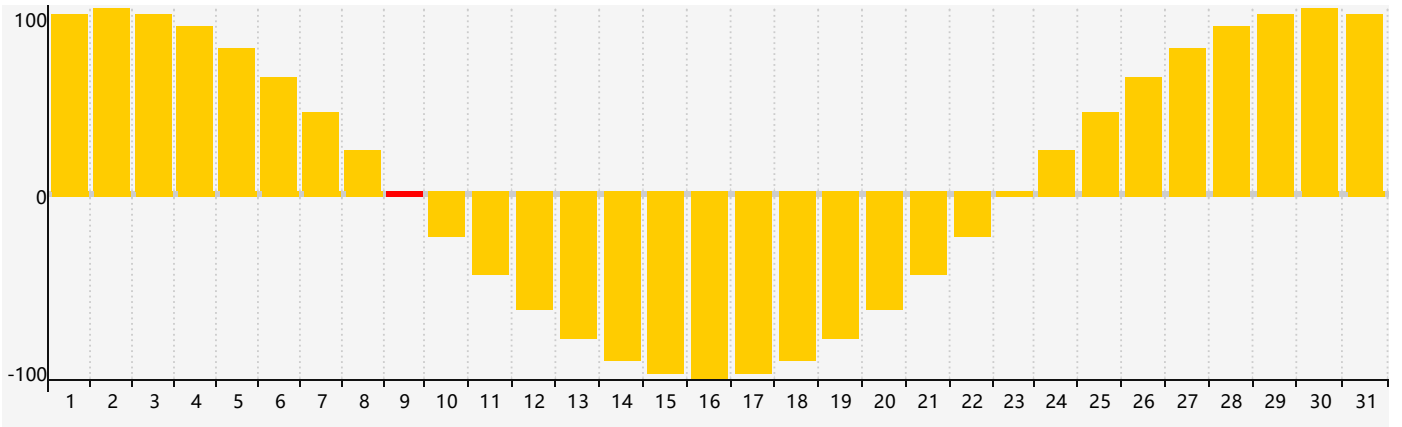

March 2023 Intellectual Biorhythm Charts

March 2023 Emotional Biorhythm Charts

March 2023 Physical Biorhythm Charts

March 2023

SUN	MON	TUE	WED	THU	FRI	SAT
26	27	28	1 Intellectual Physical	2	3	4
5	6	7	8	9 Emotional	10	11
12	13	14	15	16	17	18
19	20	21	22	23	24 Physical	25
26	27	28	29	30	31	1