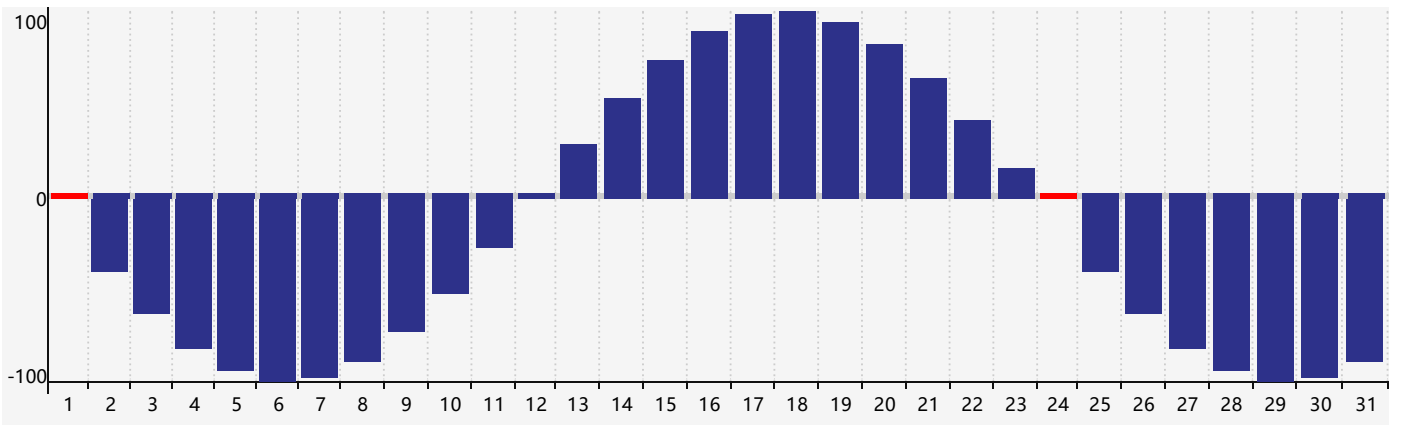

March 2023 Intellectual Biorhythm Charts

March 2023 Emotional Biorhythm Charts

March 2023 Physical Biorhythm Charts

March 2023

SUN	MON	TUE	WED	THU	FRI	SAT
26	27	28	1 Intellectual Physical	2	3	4
5	6	7	8	9 Emotional	10	11
12	13	14	15	16	17	18
19	20	21	22	23	24 Physical	25
26	27	28	29	30	31	1