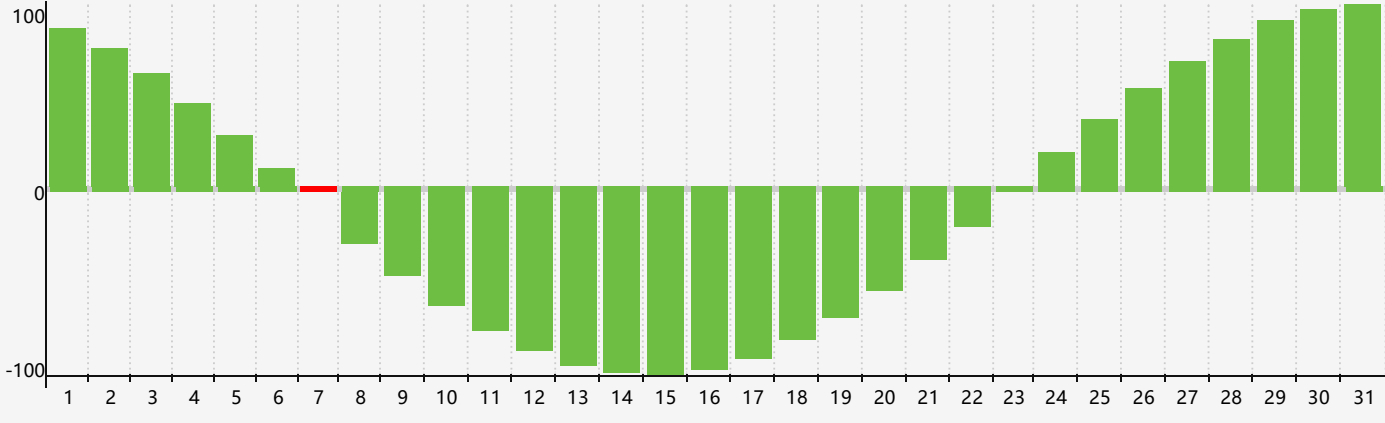

March 2023 Intellectual Biorhythm Charts

March 2023

SUN	MON	TUE	WED	THU	FRI	SAT
26	27	28	1	2	3	4
5	6	7 Intellectual	8	9	10	11
12	13	14	15	16	17	18
19	20	21	22	23	24	25
26	27	28	29	30	31	1