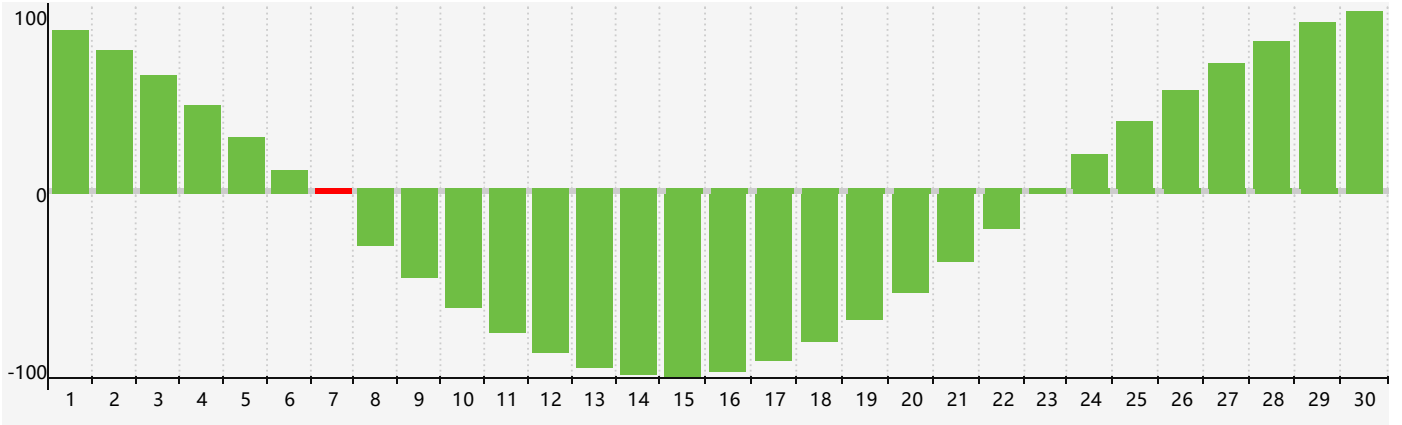

April 2023 Intellectual Biorhythm Charts

April 2023 Emotional Biorhythm Charts

April 2023 Physical Biorhythm Charts

April 2023

SUN	MON	TUE	WED	THU	FRI	SAT
26	27	28	29	30 Emotional	31 Physical	1
2	3	4	5	6	7 Intellectual	8
9	10	11	12	13	14	15
16	17	18	19	20	21	22
23 Physical	24	25	26	27 Emotional	28	29
30	1	2	3	4	5	6