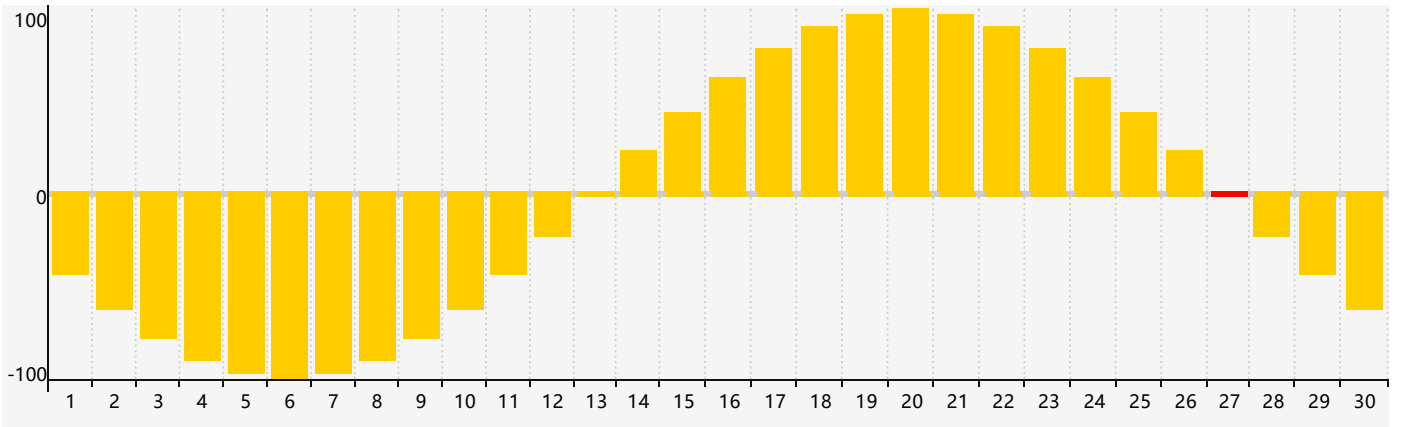

April 2023 Intellectual Biorhythm Charts

April 2023 Emotional Biorhythm Charts

April 2023 Physical Biorhythm Charts

April 2023

SUN	MON	TUE	WED	THU	FRI	SAT
26	27	28	29	30 Emotional	31 Physical	1
2	3	4	5	6	7 Intellectual	8
9	10	11	12	13	14	15
16	17	18	19	20	21	22
23 Physical	24	25	26	27 Emotional	28	29
30	1	2	3	4	5	6