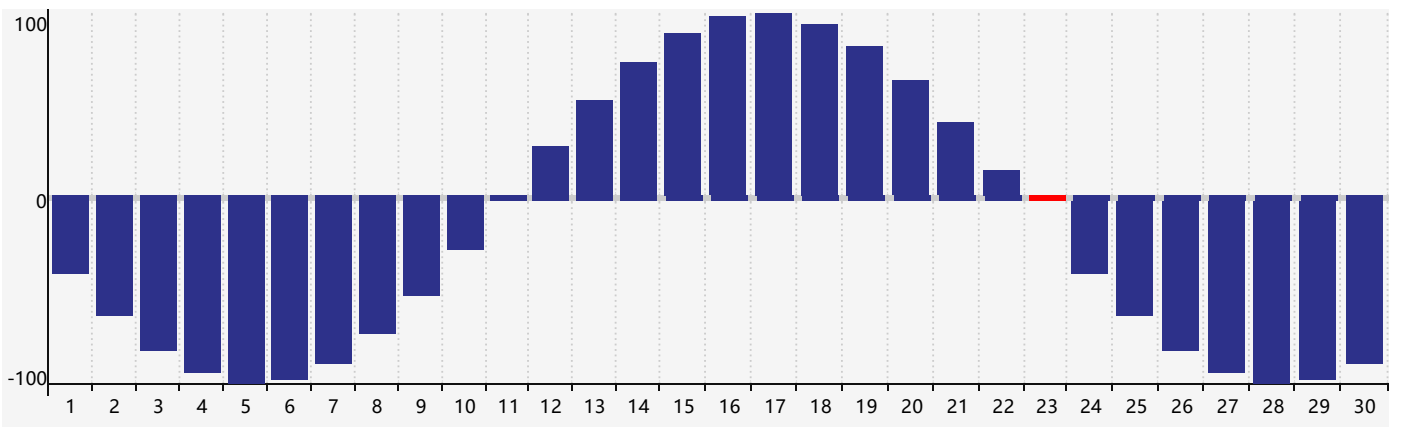

April 2023 Intellectual Biorhythm Charts

April 2023 Emotional Biorhythm Charts

April 2023 Physical Biorhythm Charts

April 2023

SUN	MON	TUE	WED	THU	FRI	SAT
26	27	28	29	30 Emotional	31 Physical	1
2	3	4	5	6	7 Intellectual	8
9	10	11	12	13	14	15
16	17	18	19	20	21	22
23 Physical	24	25	26	27 Emotional	28	29
30	1	2	3	4	5	6