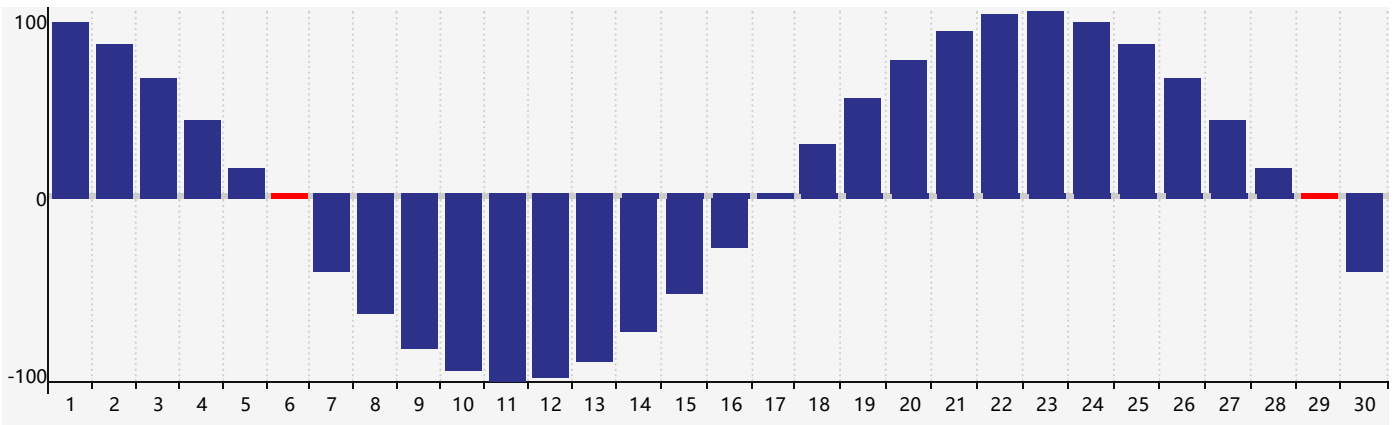

April 2023 Intellectual Biorhythm Charts

April 2023 Emotional Biorhythm Charts

April 2023 Physical Biorhythm Charts

April 2023

SUN	MON	TUE	WED	THU	FRI	SAT
26	27	28	29	30	31	1
2 Emotional	3	4	5	6 Physical	7	8
9	10	11	12	13	14	15
16	17	18	19 Intellectual	20	21	22
23	24	25	26	27	28	29 Physical
30 Emotional	1	2	3	4	5	6