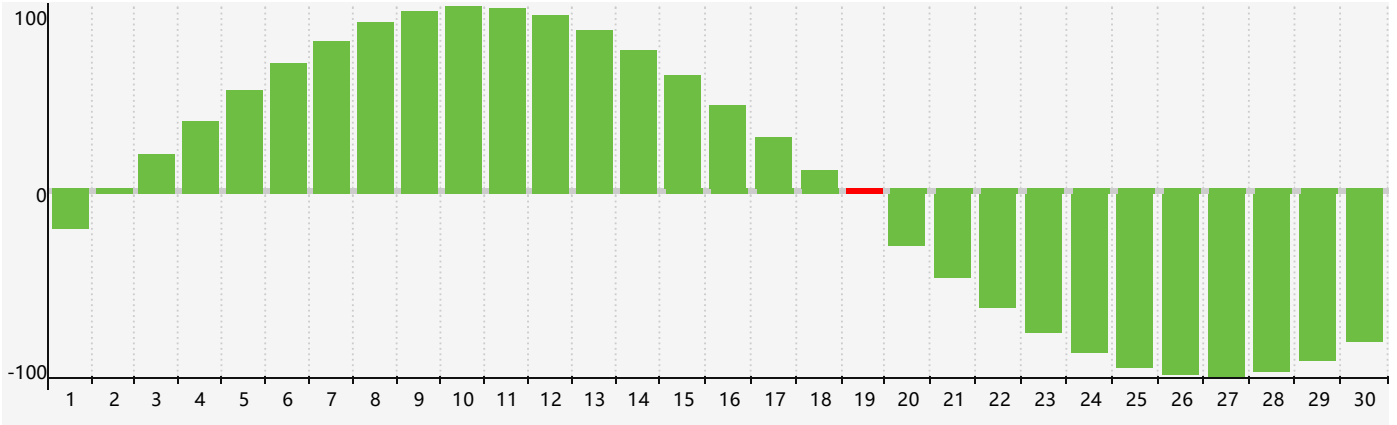

April 2023 Intellectual Biorhythm Charts

April 2023 Emotional Biorhythm Charts

April 2023 Physical Biorhythm Charts

April 2023

SUN	MON	TUE	WED	THU	FRI	SAT
26	27	28	29	30	31	1
2 Emotional	3	4	5	6 Physical	7	8
9	10	11	12	13	14	15
16	17	18	19 Intellectual	20	21	22
23	24	25	26	27	28	29 Physical
30 Emotional	1	2	3	4	5	6