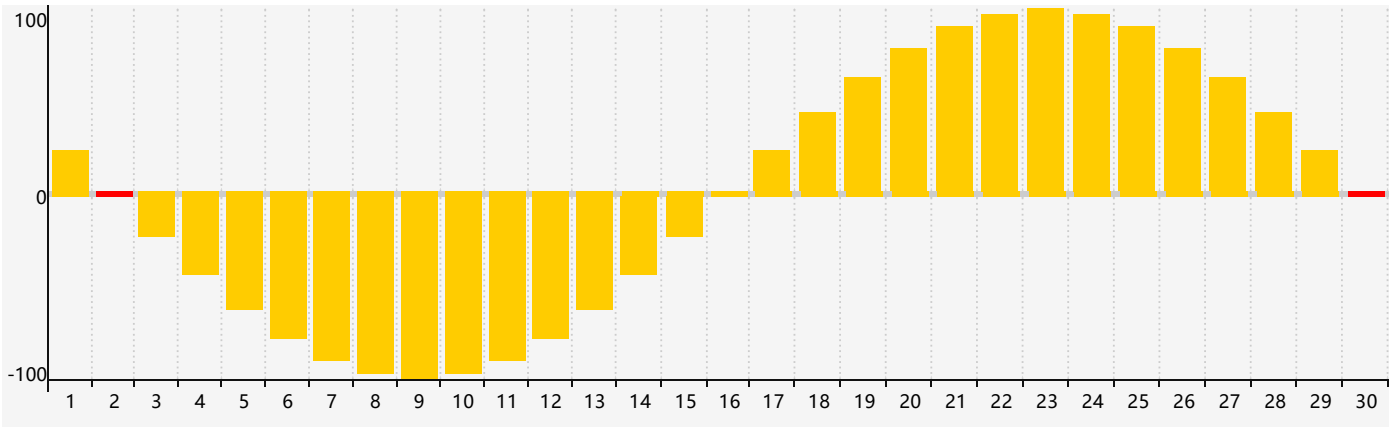

April 2023 Intellectual Biorhythm Charts

April 2023 Emotional Biorhythm Charts

April 2023 Physical Biorhythm Charts

April 2023

SUN	MON	TUE	WED	THU	FRI	SAT
26	27	28	29	30	31	1
2 Emotional	3	4	5	6 Physical	7	8
9	10	11	12	13	14	15
16	17	18	19 Intellectual	20	21	22
23	24	25	26	27	28	29 Physical
30 Emotional	1	2	3	4	5	6