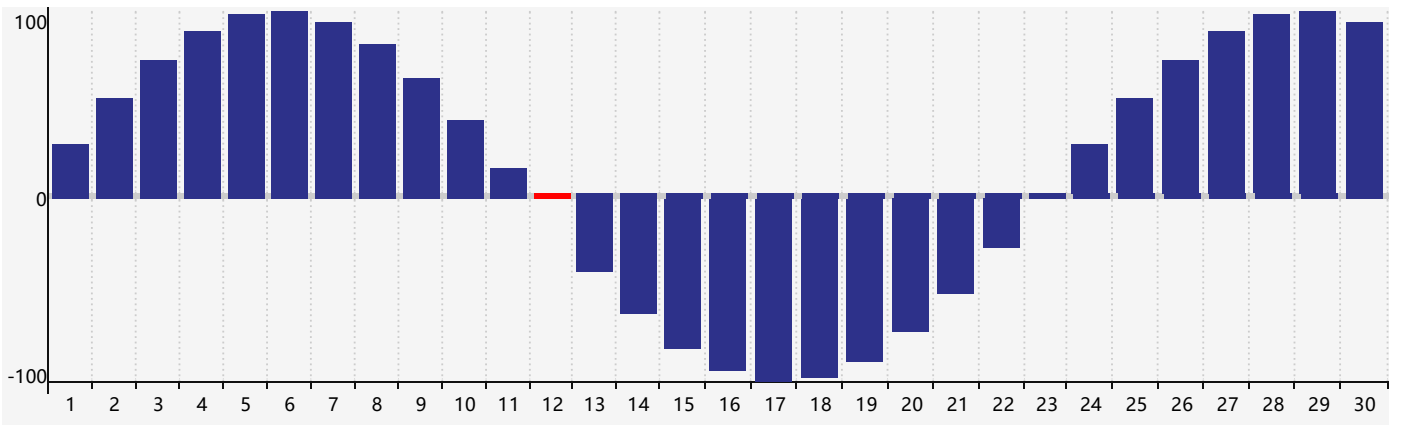

April 2023 Intellectual Biorhythm Charts

April 2023 Emotional Biorhythm Charts

April 2023 Physical Biorhythm Charts

April 2023

SUN	MON	TUE	WED	THU	FRI	SAT
26	27	28	29	30	31	1
2	3	4	5 Emotional	6	7	8
9	10 Intellectual	11	12 Physical	13	14	15
16	17	18	19	20	21	22
23	24	25	26	27	28	29
30	1	2	3 Emotional	4	5 Physical	6