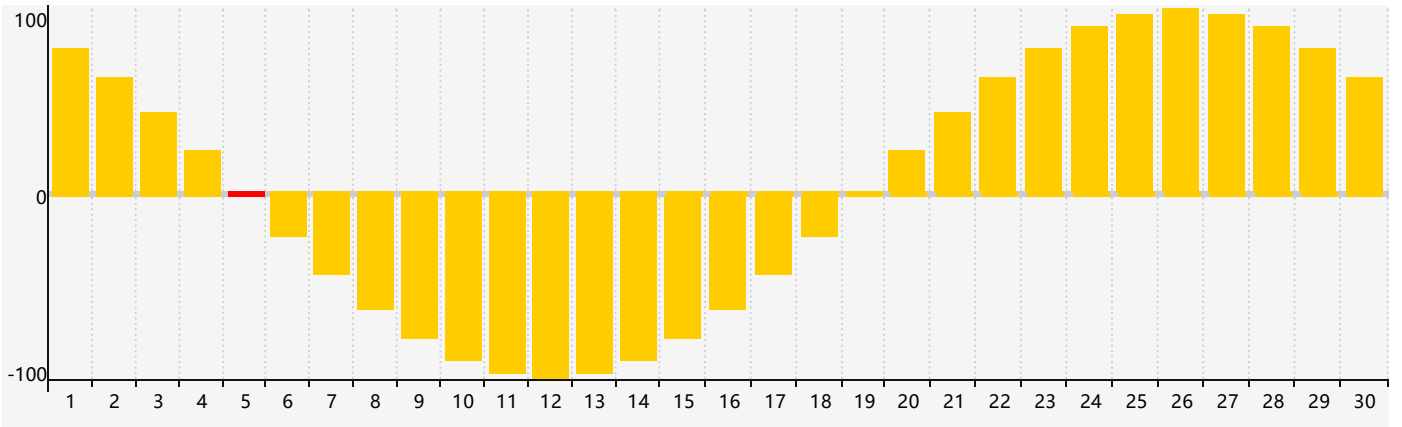

April 2023 Intellectual Biorhythm Charts

April 2023 Emotional Biorhythm Charts

April 2023 Physical Biorhythm Charts

April 2023

SUN	MON	TUE	WED	THU	FRI	SAT
26	27	28	29	30	31	1
2	3	4	5 Emotional	6	7	8
9	10 Intellectual	11	12 Physical	13	14	15
16	17	18	19	20	21	22
23	24	25	26	27	28	29
30	1	2	3 Emotional	4	5 Physical	6