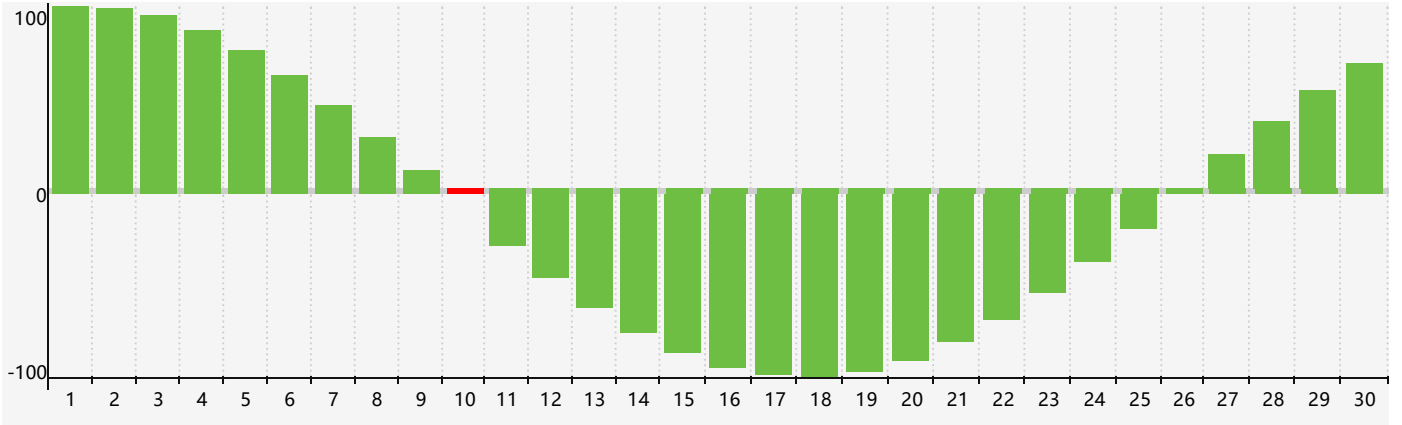

April 2023 Intellectual Biorhythm Charts

April 2023 Emotional Biorhythm Charts

April 2023 Physical Biorhythm Charts

April 2023

SUN	MON	TUE	WED	THU	FRI	SAT
26	27	28	29	30	31	1
2	3	4	5 Emotional	6	7	8
9	10 Intellectual	11	12 Physical	13	14	15
16	17	18	19	20	21	22
23	24	25	26	27	28	29
30	1	2	3 Emotional	4	5 Physical	6