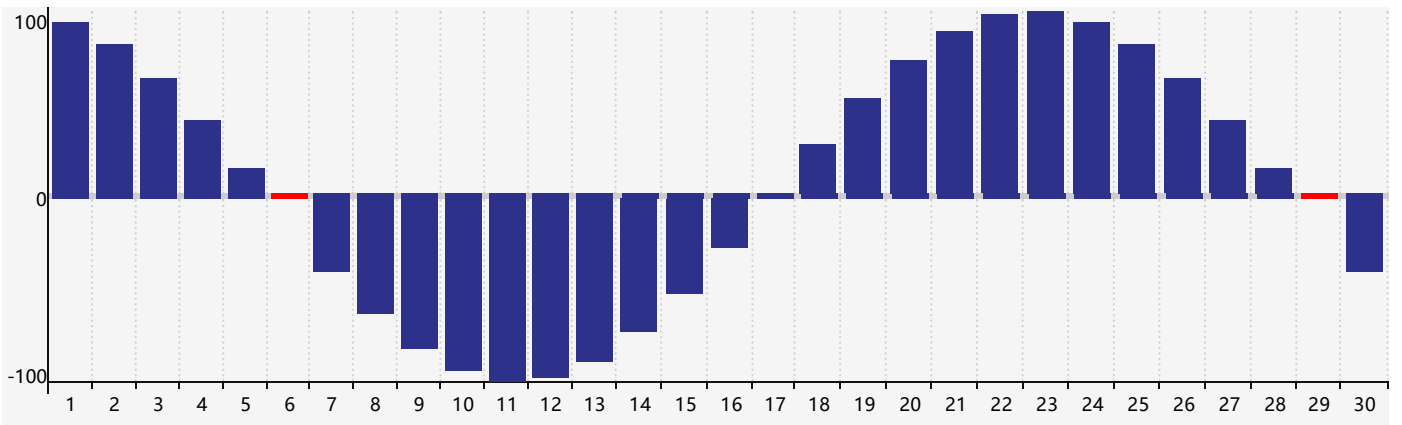

April 2023 Intellectual Biorhythm Charts

April 2023 Emotional Biorhythm Charts

April 2023 Physical Biorhythm Charts

April 2023

SUN	MON	TUE	WED	THU	FRI	SAT
26	27	28	29	30	31	1
2	3	4	5	6 Physical	7 Emotional	8
9	10	11	12	13	14	15
16	17 Intellectual	18	19	20	21	22
23	24	25	26	27	28	29 Physical
30	1	2	3	4	5 Emotional	6