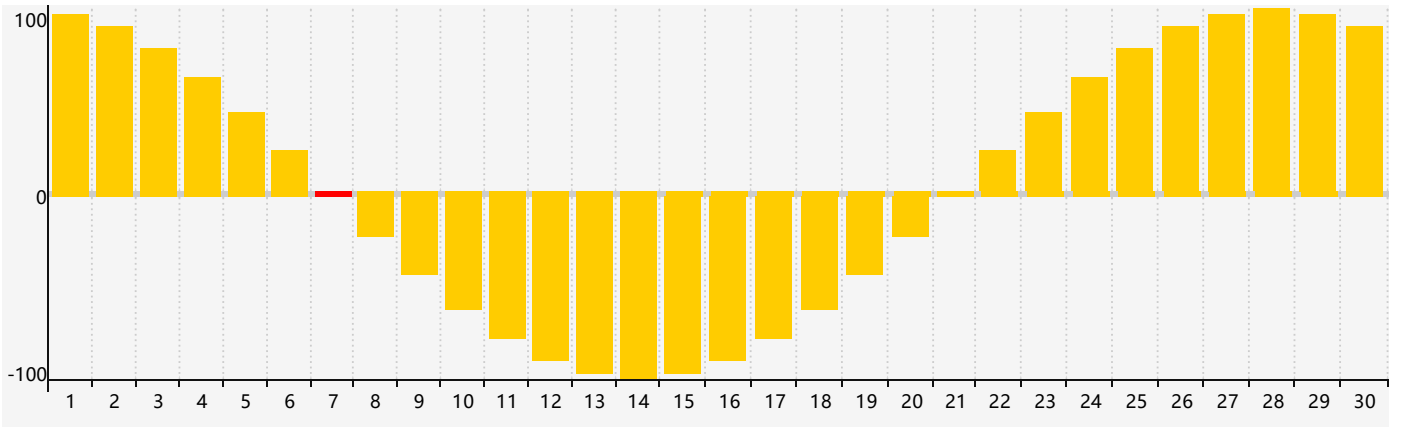

April 2023 Intellectual Biorhythm Charts

April 2023 Emotional Biorhythm Charts

April 2023 Physical Biorhythm Charts

April 2023

SUN	MON	TUE	WED	THU	FRI	SAT
26	27	28	29	30	31	1
2	3	4	5	6 Physical	7 Emotional	8
9	10	11	12	13	14	15
16	17 Intellectual	18	19	20	21	22
23	24	25	26	27	28	29 Physical
30	1	2	3	4	5 Emotional	6