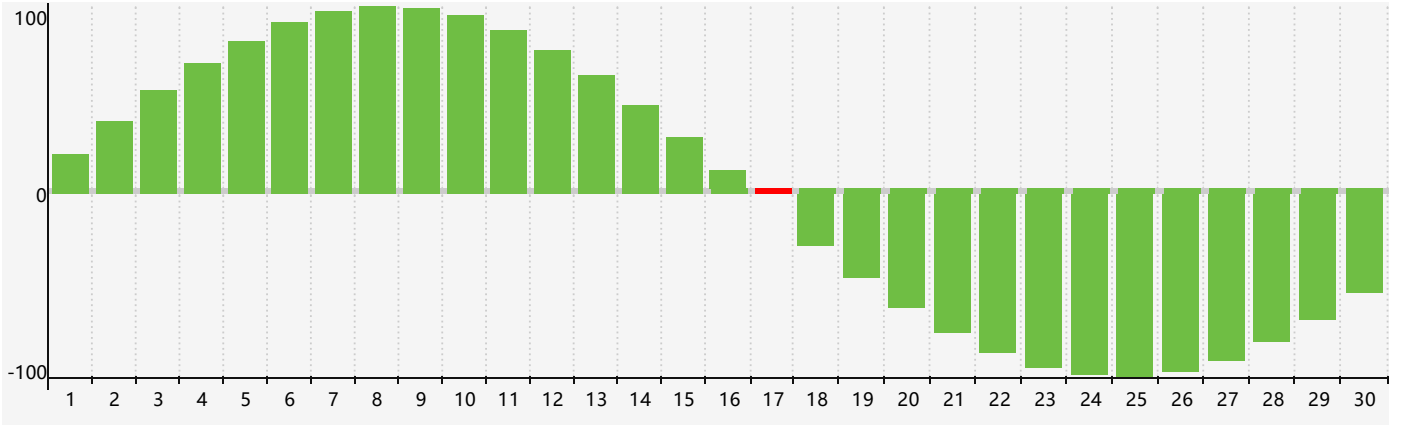

April 2023 Intellectual Biorhythm Charts

April 2023 Emotional Biorhythm Charts

April 2023 Physical Biorhythm Charts

April 2023

SUN	MON	TUE	WED	THU	FRI	SAT
26	27	28	29	30	31	1
2	3	4	5	6 Physical	7 Emotional	8
9	10	11	12	13	14	15
16	17 Intellectual	18	19	20	21	22
23	24	25	26	27	28	29 Physical
30	1	2	3	4	5 Emotional	6