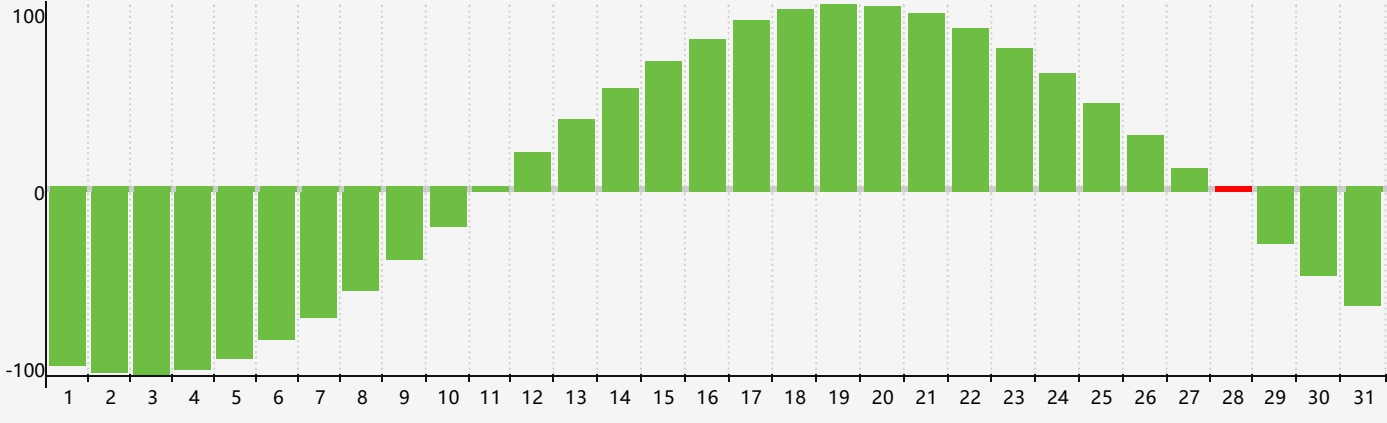

May 2023 Intellectual Biorhythm Charts

May 2023 Emotional Biorhythm Charts

May 2023 Physical Biorhythm Charts

May 2023

SUN	MON	TUE	WED	THU	FRI	SAT
30	1	2	3	4	5	6
7	8	9	10	11	12	13 Physical
14	15	16 Emotional	17	18	19	20
21	22	23	24	25	26	27
28 Intellectual	29	30	31	1	2	3