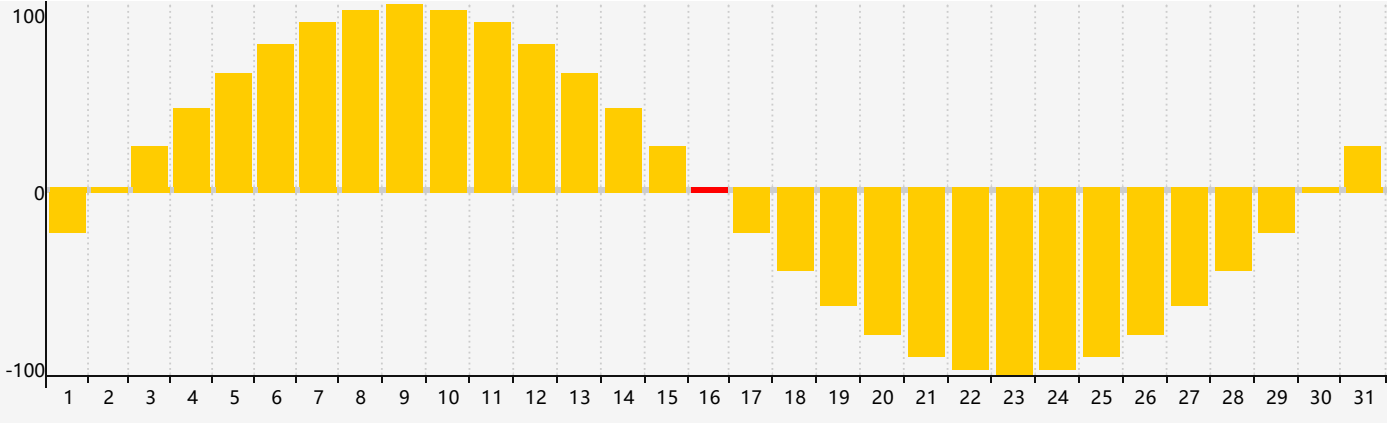

May 2023 Intellectual Biorhythm Charts

May 2023 Emotional Biorhythm Charts

May 2023 Physical Biorhythm Charts

May 2023

SUN	MON	TUE	WED	THU	FRI	SAT
30	1	2	3	4	5	6
7	8	9	10	11	12	13 Physical
14	15	16 Emotional	17	18	19	20
21	22	23	24	25	26	27
28 Intellectual	29	30	31	1	2	3