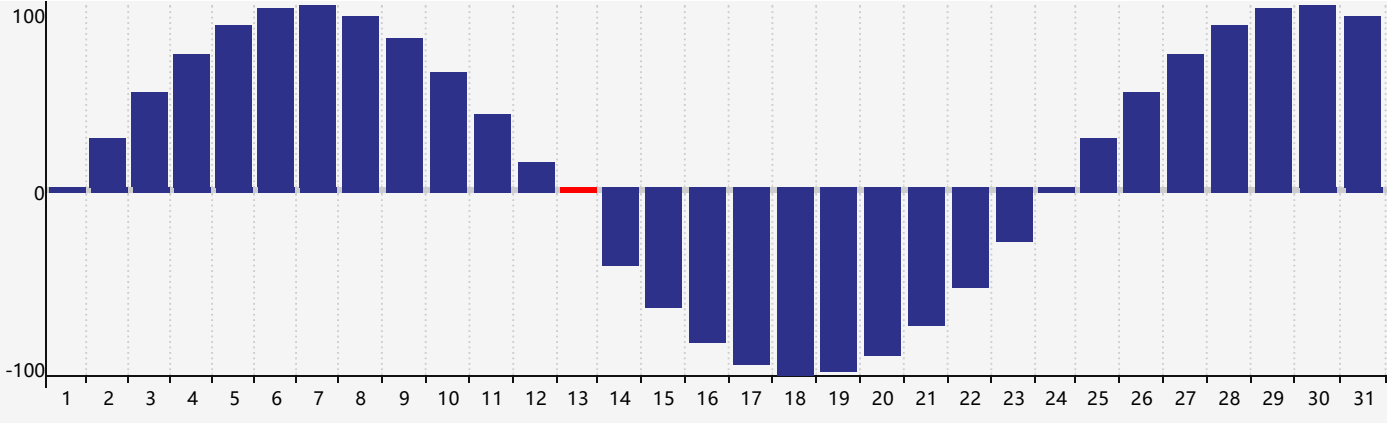

May 2023 Intellectual Biorhythm Charts

May 2023 Emotional Biorhythm Charts

May 2023 Physical Biorhythm Charts

May 2023

SUN	MON	TUE	WED	THU	FRI	SAT
30	1	2	3	4	5	6
7	8	9	10	11	12	13 Physical
14	15	16 Emotional	17	18	19	20
21	22	23	24	25	26	27
28 Intellectual	29	30	31	1	2	3