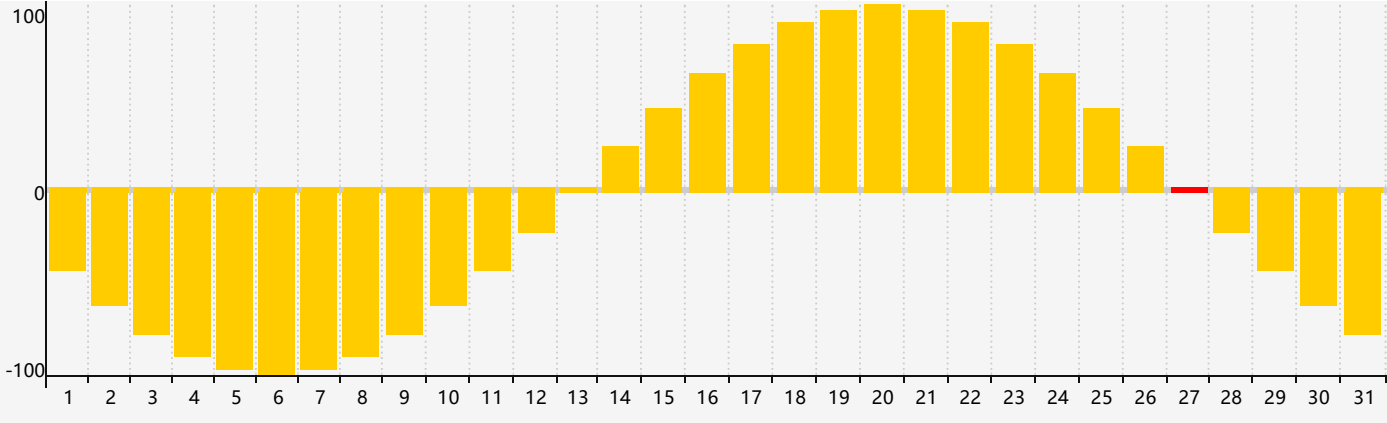

May 2023 Intellectual Biorhythm Charts

May 2023 Emotional Biorhythm Charts

May 2023 Physical Biorhythm Charts

May 2023

SUN	MON	TUE	WED	THU	FRI	SAT
30 Intellectual 	1 	2 	3 Physical 	4 	5 	6
7 	8 	9 	10 	11 	12 	13
14 	15 	16 	17 	18 	19 	20
21 	22 	23 	24 	25 	26 Physical 	27 Emotional
28 	29 	30 	31 	1 	2 Intellectual 	3