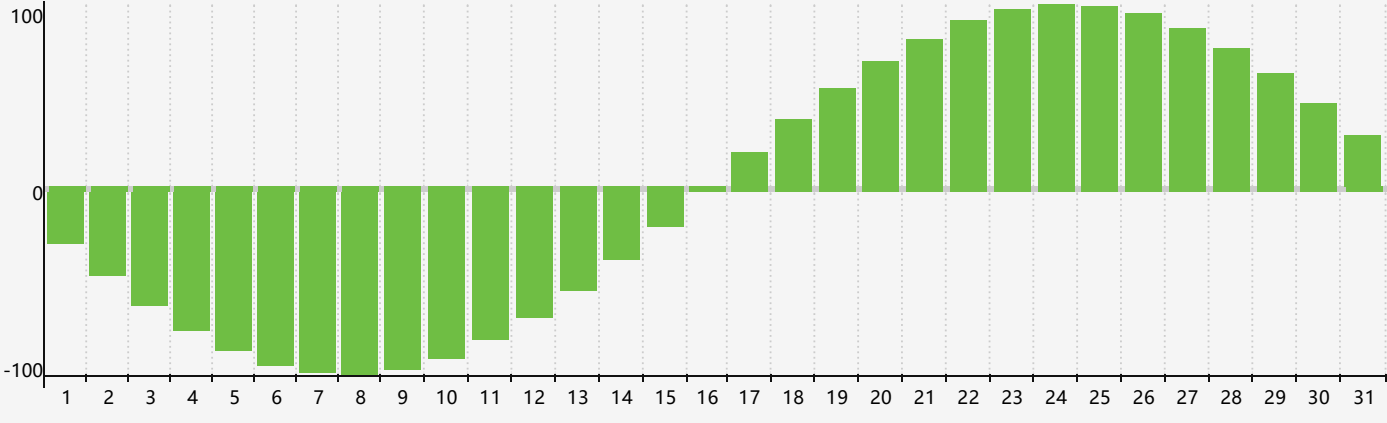

May 2023 Intellectual Biorhythm Charts

May 2023 Emotional Biorhythm Charts

May 2023 Physical Biorhythm Charts

May 2023

SUN	MON	TUE	WED	THU	FRI	SAT
30 Intellectual 	1 	2 	3 Physical 	4 	5 	6
7 	8 	9 	10 	11 	12 	13
14 	15 	16 	17 	18 	19 	20
21 	22 	23 	24 	25 	26 Physical 	27 Emotional
28 	29 	30 	31 	1 	2 Intellectual 	3