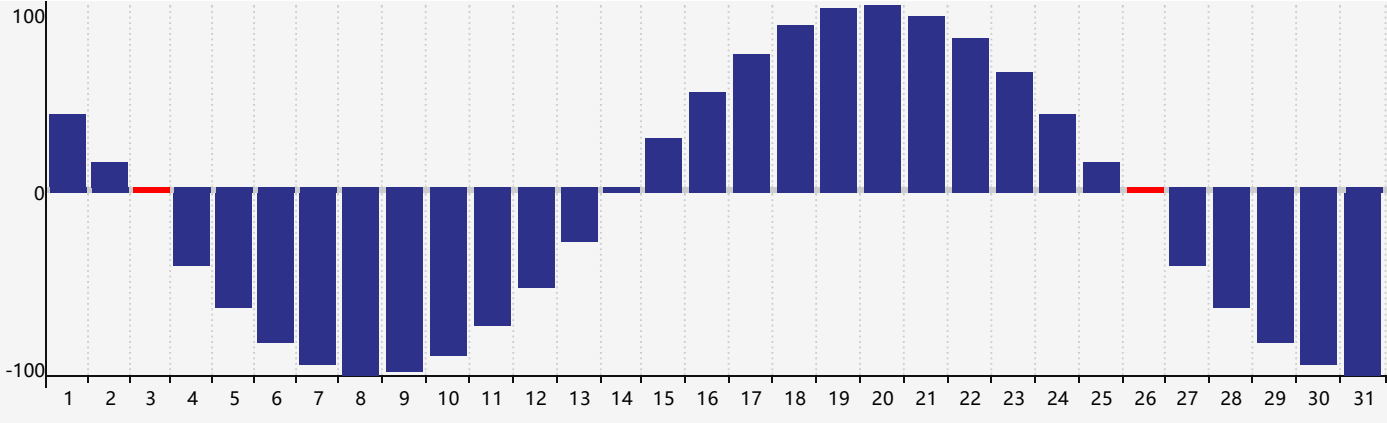

May 2023 Intellectual Biorhythm Charts

May 2023 Emotional Biorhythm Charts

May 2023 Physical Biorhythm Charts

May 2023

SUN	MON	TUE	WED	THU	FRI	SAT
30 Intellectual 	1 	2 	3 Physical 	4 	5 	6
7 	8 	9 	10 	11 	12 	13
14 	15 	16 	17 	18 	19 	20
21 	22 	23 	24 	25 	26 Physical 	27 Emotional
28 	29 	30 	31 	1 	2 Intellectual 	3