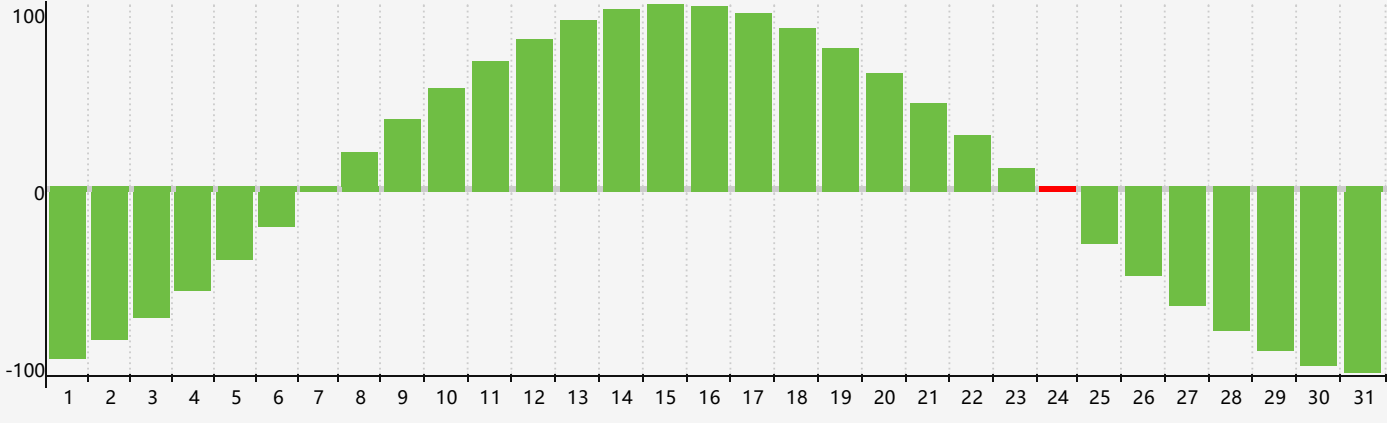

May 2023 Intellectual Biorhythm Charts

May 2023 Emotional Biorhythm Charts

May 2023 Physical Biorhythm Charts

May 2023

SUN	MON	TUE	WED	THU	FRI	SAT
30	1	2	3 Emotional	4	5	6
7	8	9	10	11	12	13
14 Physical	15	16	17	18	19	20
21	22	23	24 Intellectual	25	26	27
28	29	30	31 Emotional	1	2	3