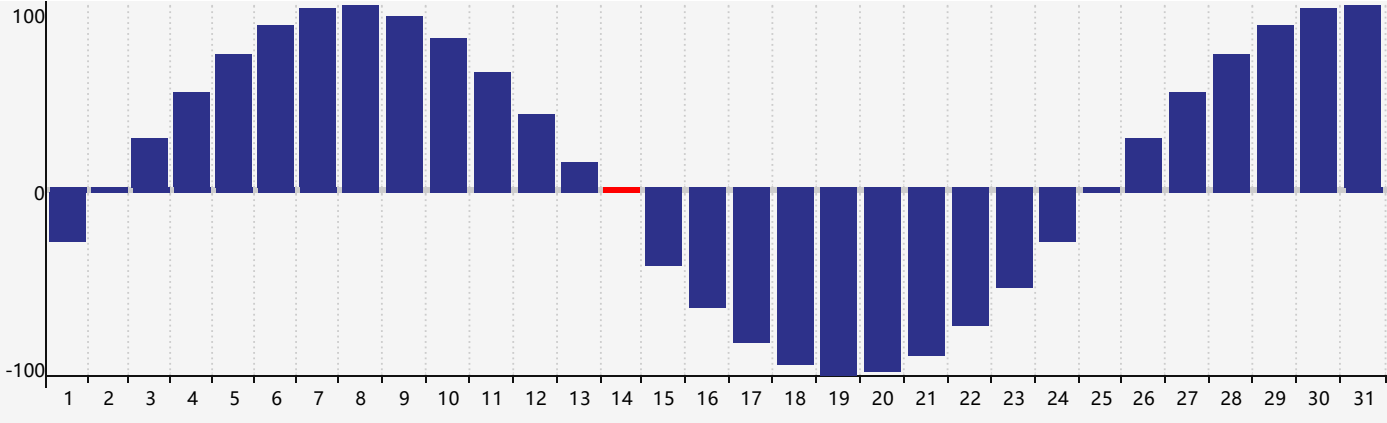

May 2023 Intellectual Biorhythm Charts

May 2023 Emotional Biorhythm Charts

May 2023 Physical Biorhythm Charts

May 2023

SUN	MON	TUE	WED	THU	FRI	SAT
30	1	2	3 Emotional	4	5	6
7	8	9	10	11	12	13
14 Physical	15	16	17	18	19	20
21	22	23	24 Intellectual	25	26	27
28	29	30	31 Emotional	1	2	3