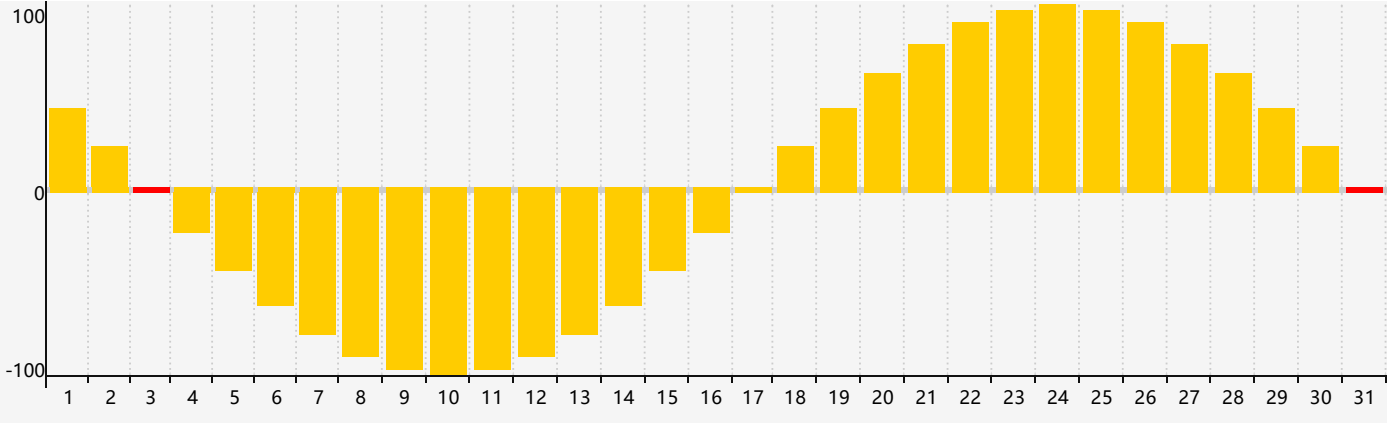

May 2023 Intellectual Biorhythm Charts

May 2023 Emotional Biorhythm Charts

May 2023 Physical Biorhythm Charts

May 2023

SUN	MON	TUE	WED	THU	FRI	SAT
30	1	2	3 Emotional	4	5	6
7	8	9	10	11	12	13
14 Physical	15	16	17	18	19	20
21	22	23	24 Intellectual	25	26	27
28	29	30	31 Emotional	1	2	3