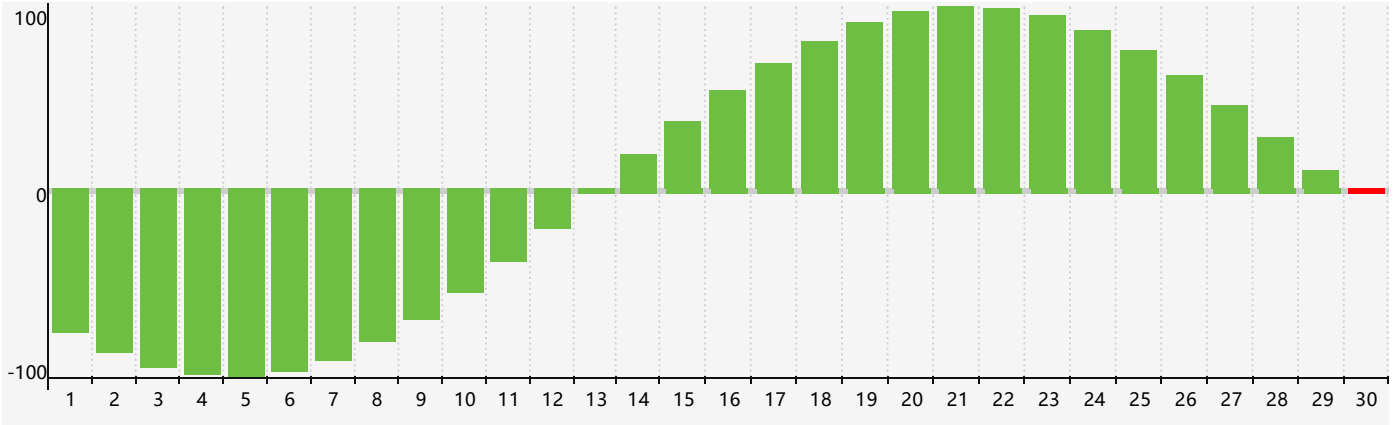

June 2023 Intellectual Biorhythm Charts

June 2023 Emotional Biorhythm Charts

June 2023 Physical Biorhythm Charts

June 2023

SUN	MON	TUE	WED	THU	FRI	SAT
28 <small>Intellectual</small> 	29 	30 	31 	1 	2 	3
4 	5 <small>Physical</small> 	6 	7 	8 	9 	10
11 	12 	13 <small>Emotional</small> 	14 	15 	16 	17
18 	19 	20 	21 	22 	23 	24
25 	26 	27 	28 <small>Physical</small> 	29 	30 <small>Intellectual</small> 	1