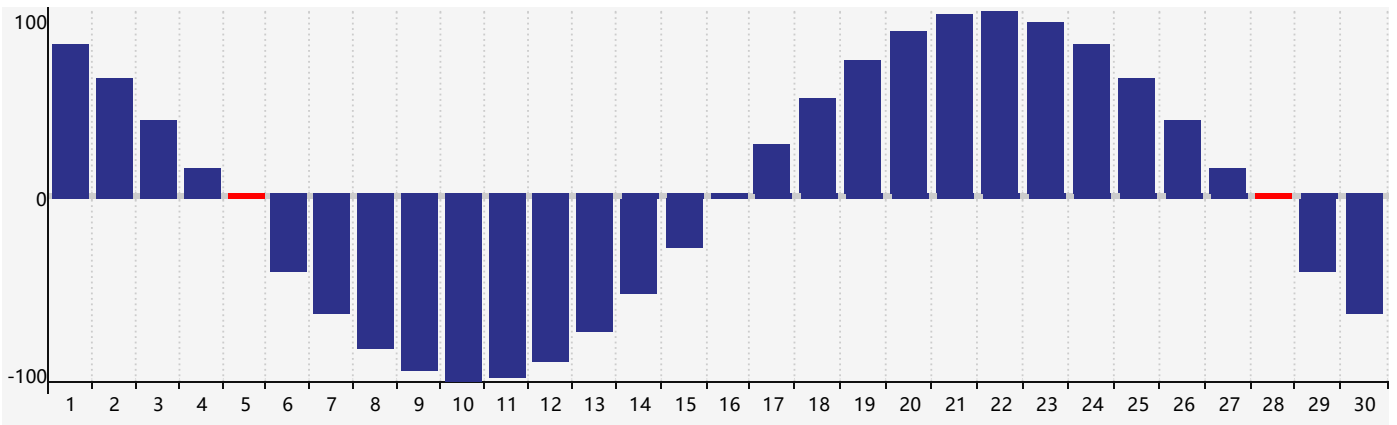

June 2023 Intellectual Biorhythm Charts

June 2023 Emotional Biorhythm Charts

June 2023 Physical Biorhythm Charts

June 2023

SUN	MON	TUE	WED	THU	FRI	SAT
28 <small>Intellectual</small> 	29 	30 	31 	1 	2 	3
4 	5 <small>Physical</small> 	6 	7 	8 	9 	10
11 	12 	13 <small>Emotional</small> 	14 	15 	16 	17
18 	19 	20 	21 	22 	23 	24
25 	26 	27 	28 <small>Physical</small> 	29 	30 <small>Intellectual</small> 	1