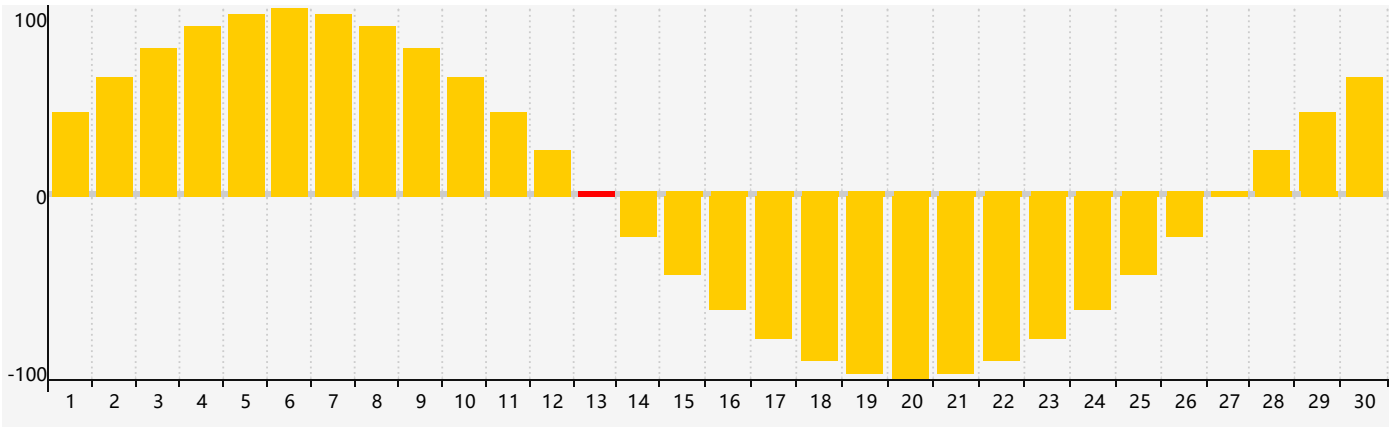

June 2023 Intellectual Biorhythm Charts

June 2023 Emotional Biorhythm Charts

June 2023 Physical Biorhythm Charts

June 2023

SUN	MON	TUE	WED	THU	FRI	SAT
28 <small>Intellectual</small> 	29 	30 	31 	1 	2 	3
4 	5 <small>Physical</small> 	6 	7 	8 	9 	10
11 	12 	13 <small>Emotional</small> 	14 	15 	16 	17
18 	19 	20 	21 	22 	23 	24
25 	26 	27 	28 <small>Physical</small> 	29 	30 <small>Intellectual</small> 	1