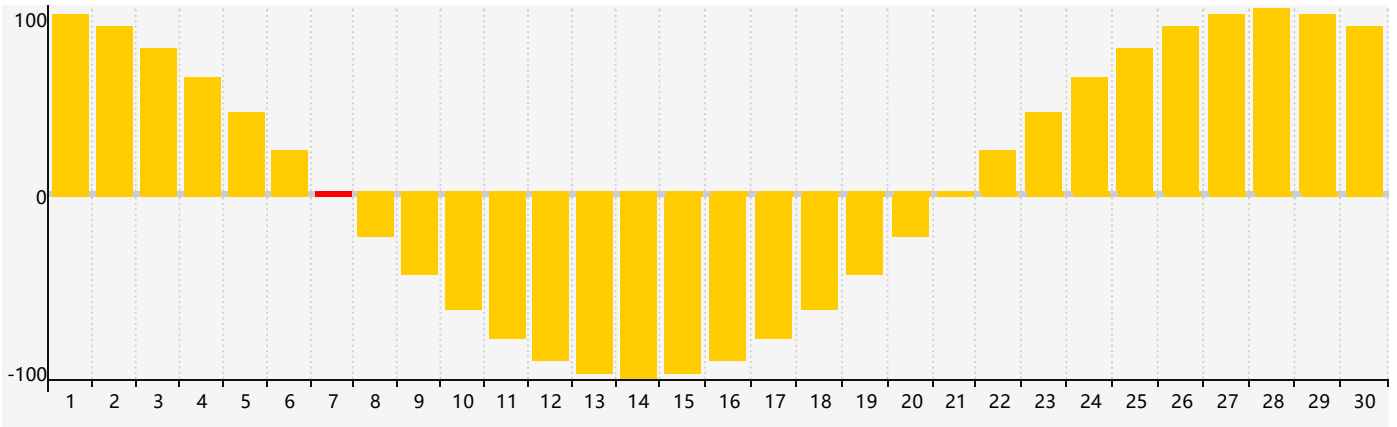

June 2023 Intellectual Biorhythm Charts

June 2023 Emotional Biorhythm Charts

June 2023 Physical Biorhythm Charts

June 2023

SUN	MON	TUE	WED	THU	FRI	SAT
28	29	30	31	1	2	3
4	5	6	7 Emotional	8	9	10
11	12	13	14	15	16	17
18 Physical	19	20	21	22	23	24
25	26	27 Intellectual	28	29	30	1