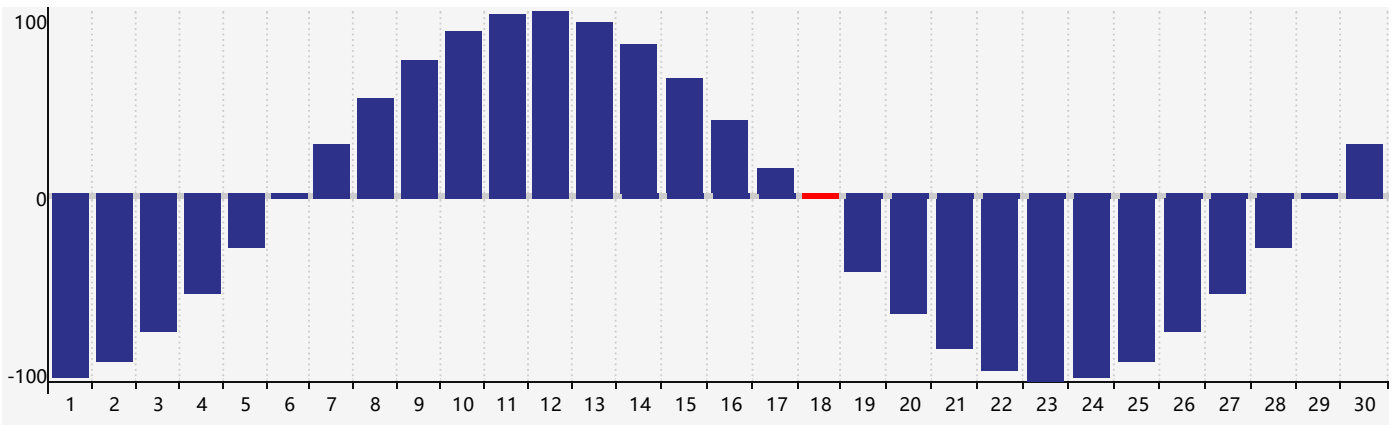

June 2023 Intellectual Biorhythm Charts

June 2023 Emotional Biorhythm Charts

June 2023 Physical Biorhythm Charts

June 2023

SUN	MON	TUE	WED	THU	FRI	SAT
28	29	30	31	1	2	3
4	5	6	7 Emotional	8	9	10
11	12	13	14	15	16	17
18 Physical	19	20	21	22	23	24
25	26	27 Intellectual	28	29	30	1