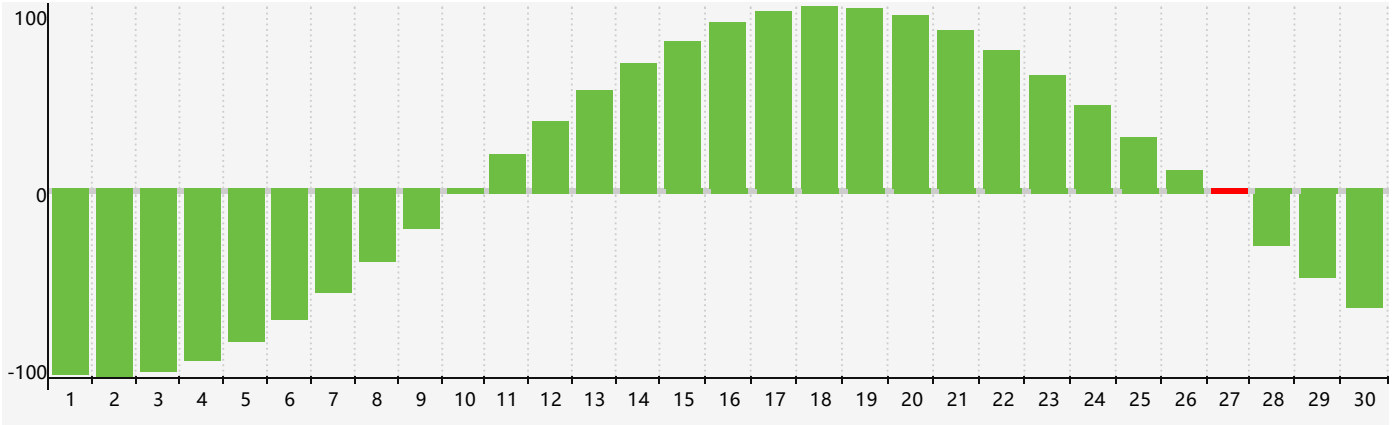

June 2023 Intellectual Biorhythm Charts

June 2023 Emotional Biorhythm Charts

June 2023 Physical Biorhythm Charts

June 2023

SUN	MON	TUE	WED	THU	FRI	SAT
28	29	30	31	1	2	3
4	5	6	7 Emotional	8	9	10
11	12	13	14	15	16	17
18 Physical	19	20	21	22	23	24
25	26	27 Intellectual	28	29	30	1