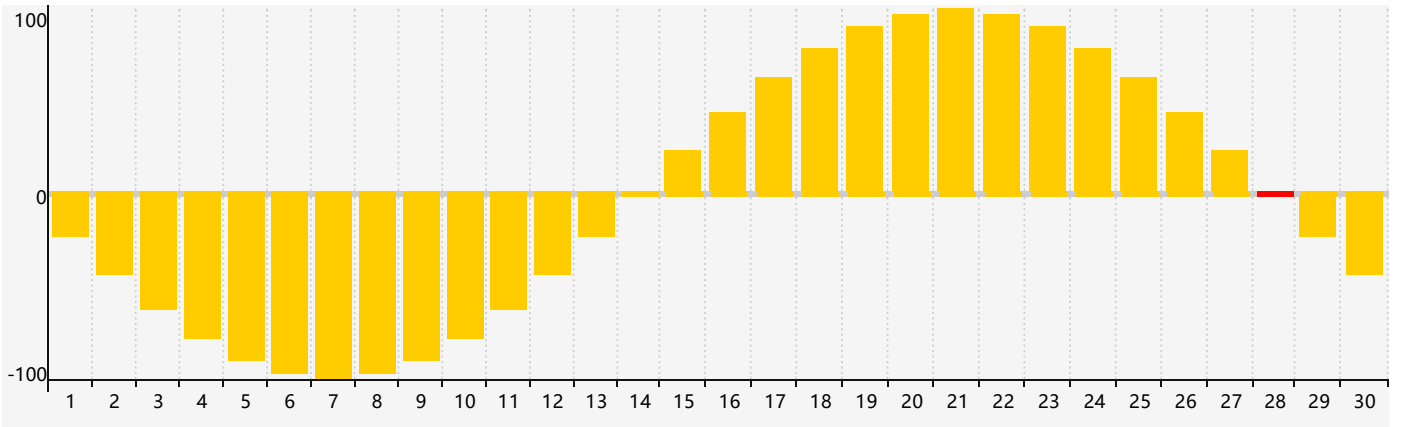

June 2023 Intellectual Biorhythm Charts

June 2023 Emotional Biorhythm Charts

June 2023 Physical Biorhythm Charts

June 2023

| SUN | MON | TUE | WED | THU | FRI | SAT |
|---|---|---|--|--|---|---|
| 28 Physical  | 29  | 30  | 31 Emotional  | 1  | 2  | 3  |
| 4  | 5  | 6  | 7  | 8  | 9  | 10  |
| 11  | 12  | 13  | 14  | 15 Intellectual  | 16  | 17  |
| 18  | 19  | 20 Physical  | 21  | 22  | 23  | 24  |
| 25  | 26  | 27  | 28 Emotional  | 29  | 30  | 1  |