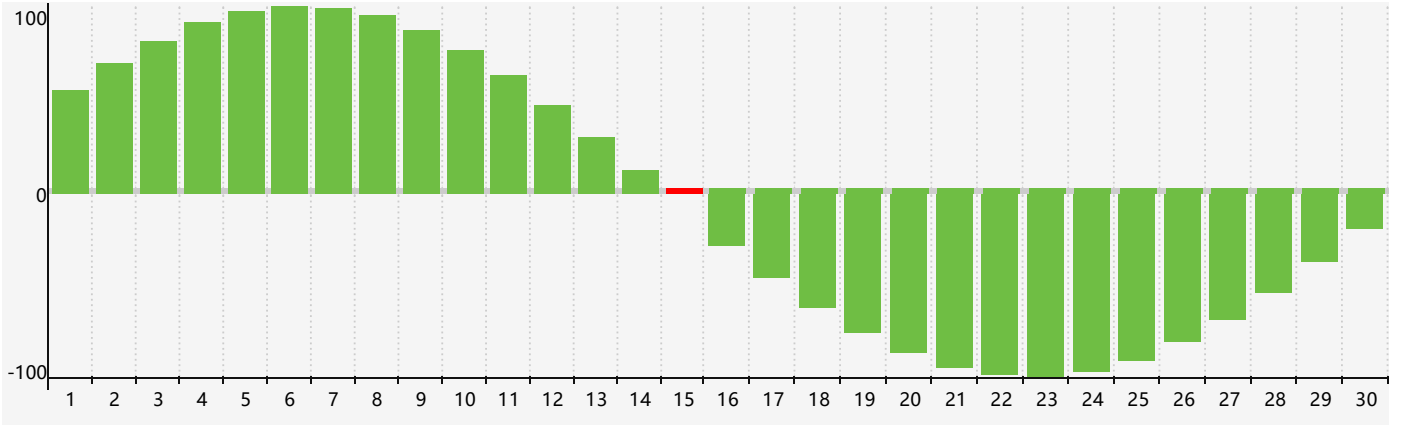

June 2023 Intellectual Biorhythm Charts

June 2023 Emotional Biorhythm Charts

June 2023 Physical Biorhythm Charts

June 2023

| SUN | MON | TUE | WED | THU | FRI | SAT |
|---|---|---|--|--|---|---|
| 28 Physical  | 29  | 30  | 31 Emotional  | 1  | 2  | 3  |
| 4  | 5  | 6  | 7  | 8  | 9  | 10  |
| 11  | 12  | 13  | 14  | 15 Intellectual  | 16  | 17  |
| 18  | 19  | 20 Physical  | 21  | 22  | 23  | 24  |
| 25  | 26  | 27  | 28 Emotional  | 29  | 30  | 1  |