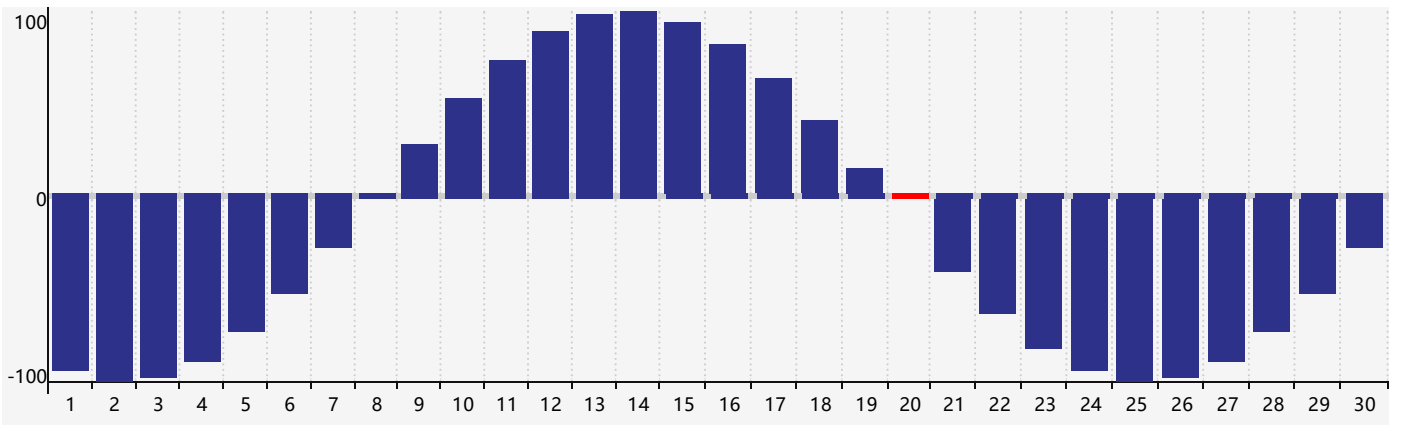

June 2023 Intellectual Biorhythm Charts

June 2023 Emotional Biorhythm Charts

June 2023 Physical Biorhythm Charts

June 2023

| SUN | MON | TUE | WED | THU | FRI | SAT |
|---|---|---|--|--|---|---|
| 28 Physical  | 29  | 30  | 31 Emotional  | 1  | 2  | 3  |
| 4  | 5  | 6  | 7  | 8  | 9  | 10  |
| 11  | 12  | 13  | 14  | 15 Intellectual  | 16  | 17  |
| 18  | 19  | 20 Physical  | 21  | 22  | 23  | 24  |
| 25  | 26  | 27  | 28 Emotional  | 29  | 30  | 1  |