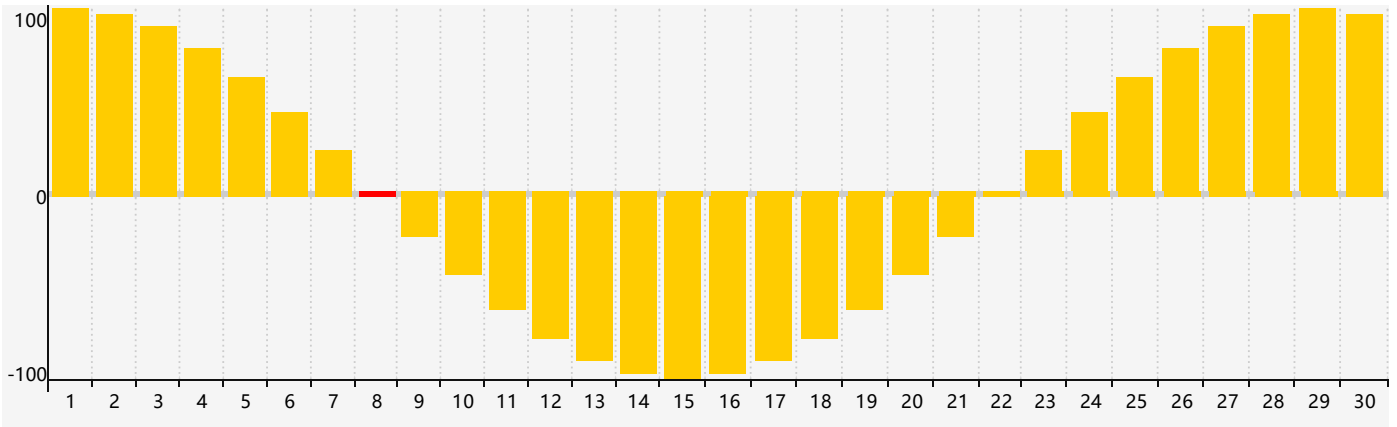

June 2023 Intellectual Biorhythm Charts

June 2023 Emotional Biorhythm Charts

June 2023 Physical Biorhythm Charts

June 2023

SUN	MON	TUE	WED	THU	FRI	SAT
28	29	30	31	1	2 Physical	3
4	5	6	7	8 Emotional	9	10
11	12	13	14	15	16	17
18	19	20 Intellectual	21	22	23	24
25 Physical	26	27	28	29	30	1