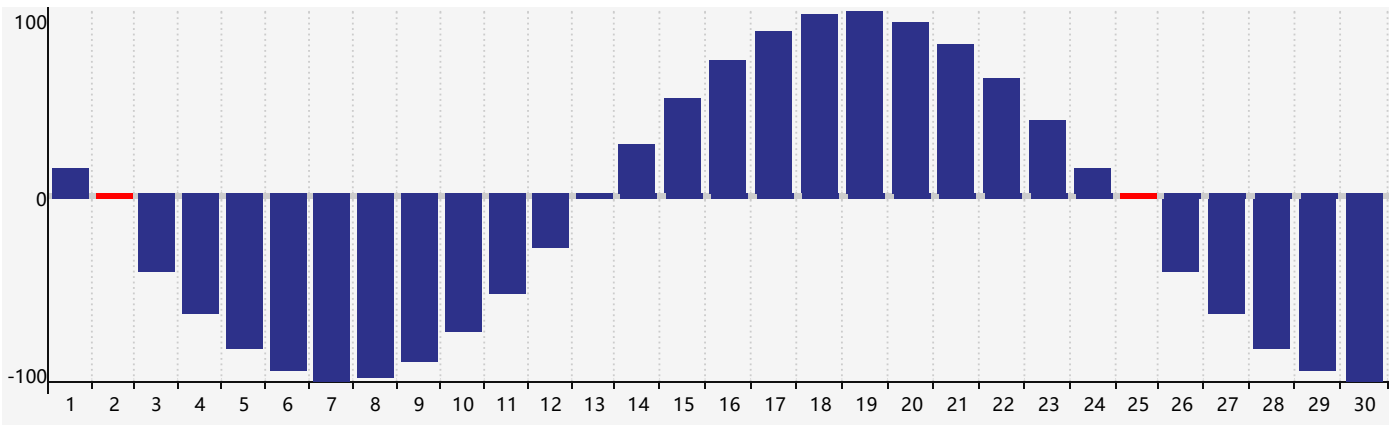

June 2023 Intellectual Biorhythm Charts

June 2023 Emotional Biorhythm Charts

June 2023 Physical Biorhythm Charts

June 2023

SUN	MON	TUE	WED	THU	FRI	SAT
28	29	30	31	1	2 Physical	3
4	5	6	7	8 Emotional	9	10
11	12	13	14	15	16	17
18	19	20 Intellectual	21	22	23	24
25 Physical	26	27	28	29	30	1