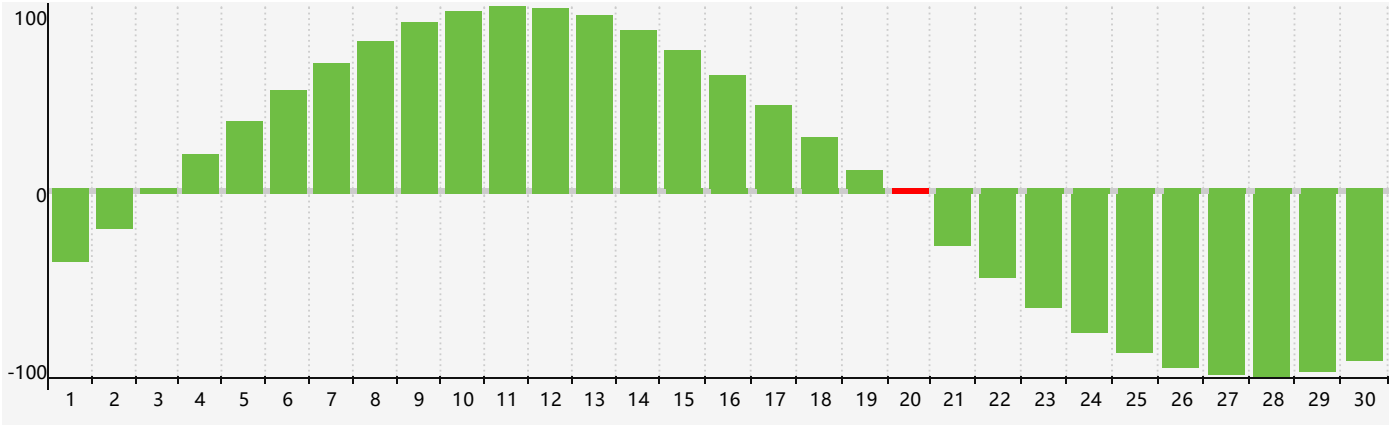

June 2023 Intellectual Biorhythm Charts

June 2023 Emotional Biorhythm Charts

June 2023 Physical Biorhythm Charts

June 2023

SUN	MON	TUE	WED	THU	FRI	SAT
28	29	30	31	1	2 Physical	3
4	5	6	7	8 Emotional	9	10
11	12	13	14	15	16	17
18	19	20 Intellectual	21	22	23	24
25 Physical	26	27	28	29	30	1