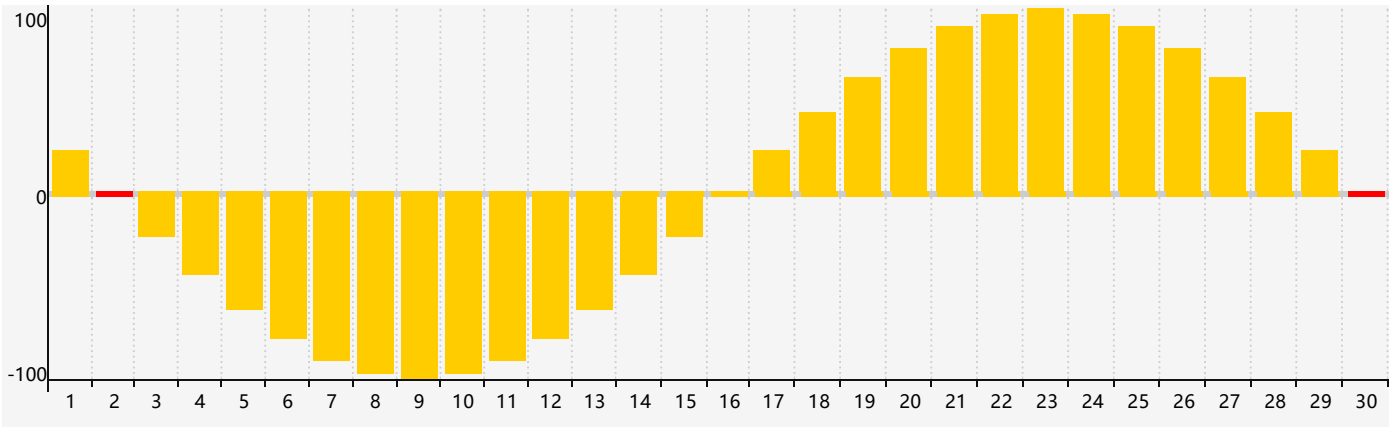

June 2023 Intellectual Biorhythm Charts

June 2023 Emotional Biorhythm Charts

June 2023 Physical Biorhythm Charts

June 2023

SUN	MON	TUE	WED	THU	FRI	SAT
28 	29 	30 	31 	1 	2 Emotional 	3 
4 	5 	6 	7 	8 	9 	10 
11 	12 	13 	14 	15 	16 Physical 	17 
18 	19 	20 	21 	22 	23 	24 
25 	26 	27 Intellectual 	28 	29 	30 Emotional 	1 