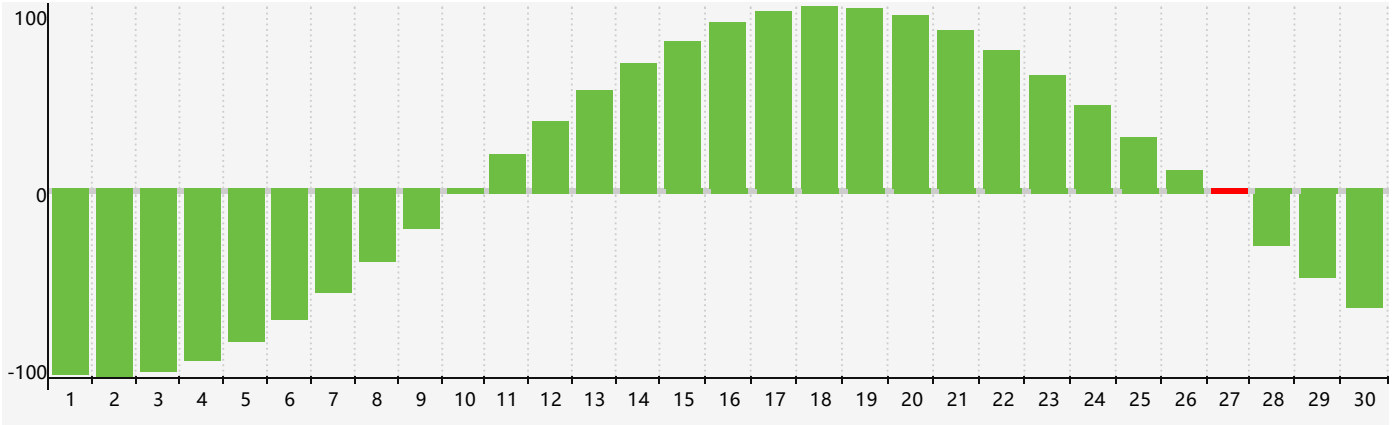

June 2023 Intellectual Biorhythm Charts

June 2023 Emotional Biorhythm Charts

June 2023 Physical Biorhythm Charts

June 2023

SUN	MON	TUE	WED	THU	FRI	SAT
28 	29 	30 	31 	1 	2 Emotional 	3 
4 	5 	6 	7 	8 	9 	10 
11 	12 	13 	14 	15 	16 Physical 	17 
18 	19 	20 	21 	22 	23 	24 
25 	26 	27 Intellectual 	28 	29 	30 Emotional 	1 