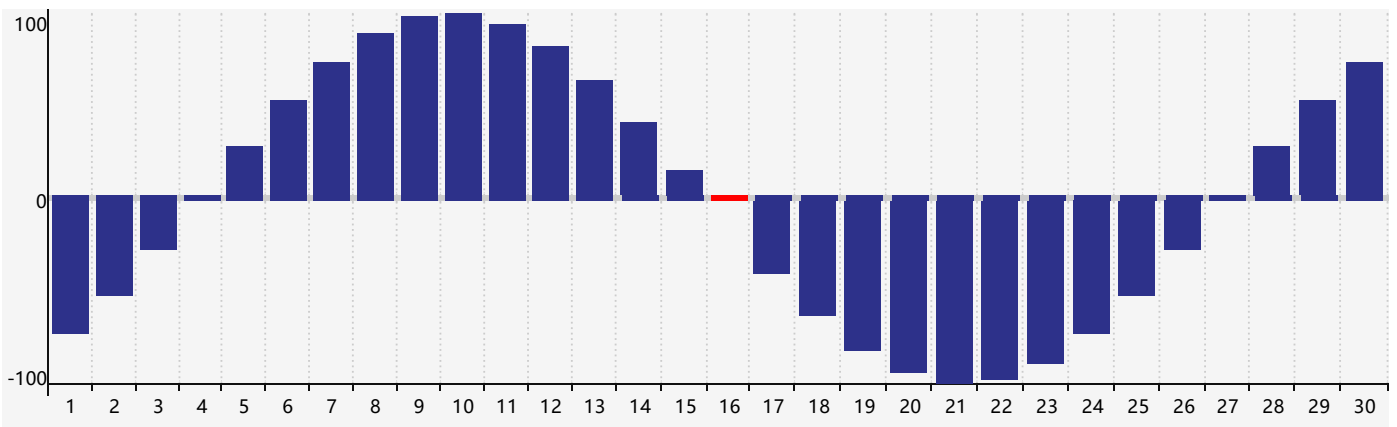

June 2023 Intellectual Biorhythm Charts

June 2023 Emotional Biorhythm Charts

June 2023 Physical Biorhythm Charts

June 2023

SUN	MON	TUE	WED	THU	FRI	SAT
28 	29 	30 	31 	1 	2 Emotional 	3 
4 	5 	6 	7 	8 	9 	10 
11 	12 	13 	14 	15 	16 Physical 	17 
18 	19 	20 	21 	22 	23 	24 
25 	26 	27 Intellectual 	28 	29 	30 Emotional 	1 