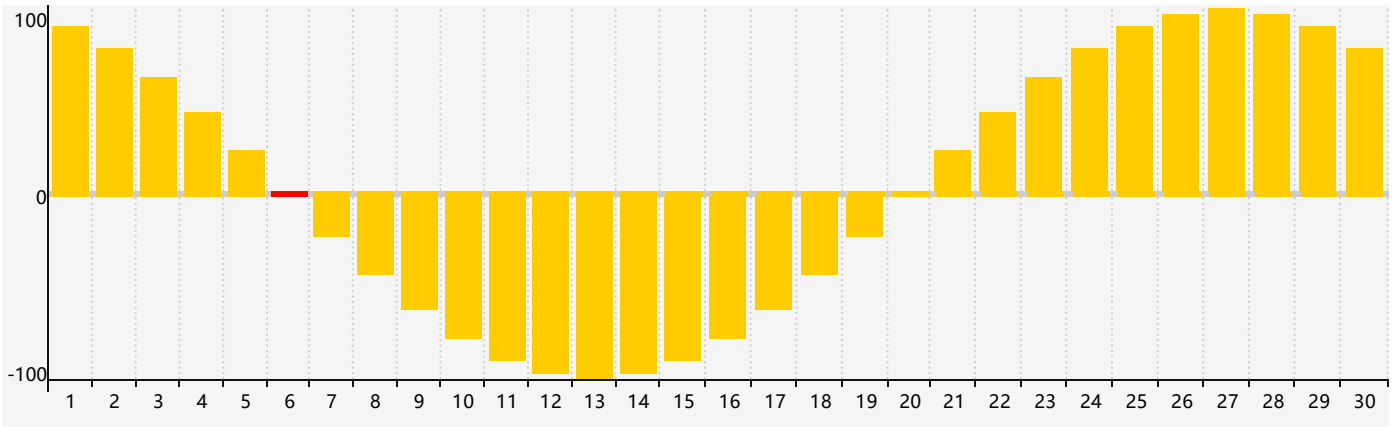

June 2023 Intellectual Biorhythm Charts

June 2023 Emotional Biorhythm Charts

June 2023 Physical Biorhythm Charts

June 2023

SUN	MON	TUE	WED	THU	FRI	SAT
28	29 <small>Physical</small>	30	31	1	2	3
4	5	6 <small>Emotional</small>	7	8	9	10
11	12	13	14	15	16	17
18	19	20	21 <small>Physical</small>	22	23	24
25	26	27 <small>Intellectual</small>	28	29	30	1