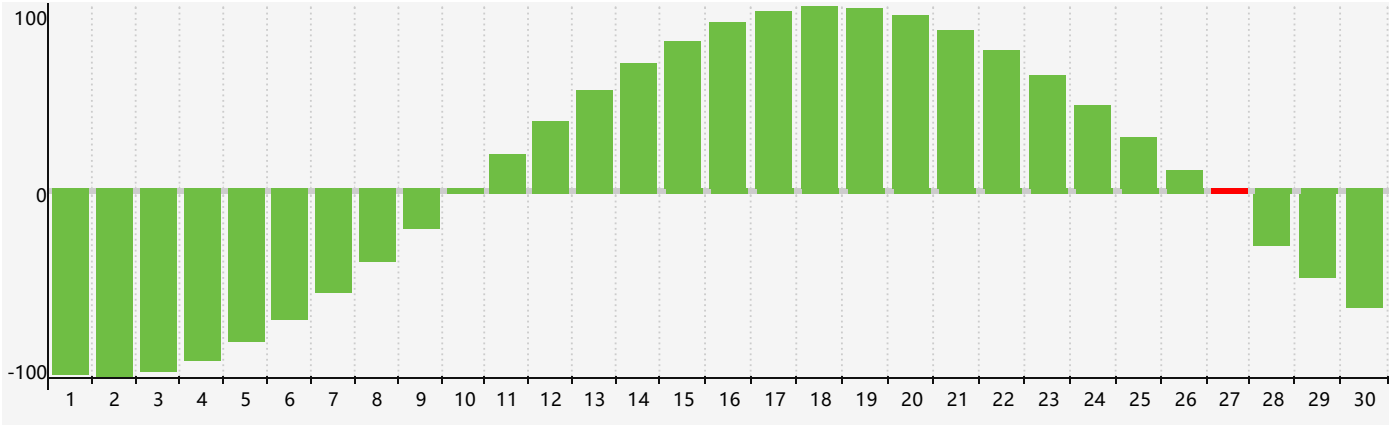

June 2023 Intellectual Biorhythm Charts

June 2023 Emotional Biorhythm Charts

June 2023 Physical Biorhythm Charts

June 2023

SUN	MON	TUE	WED	THU	FRI	SAT
28	29 <small>Physical</small>	30	31	1	2	3
4	5	6 <small>Emotional</small>	7	8	9	10
11	12	13	14	15	16	17
18	19	20	21 <small>Physical</small>	22	23	24
25	26	27 <small>Intellectual</small>	28	29	30	1