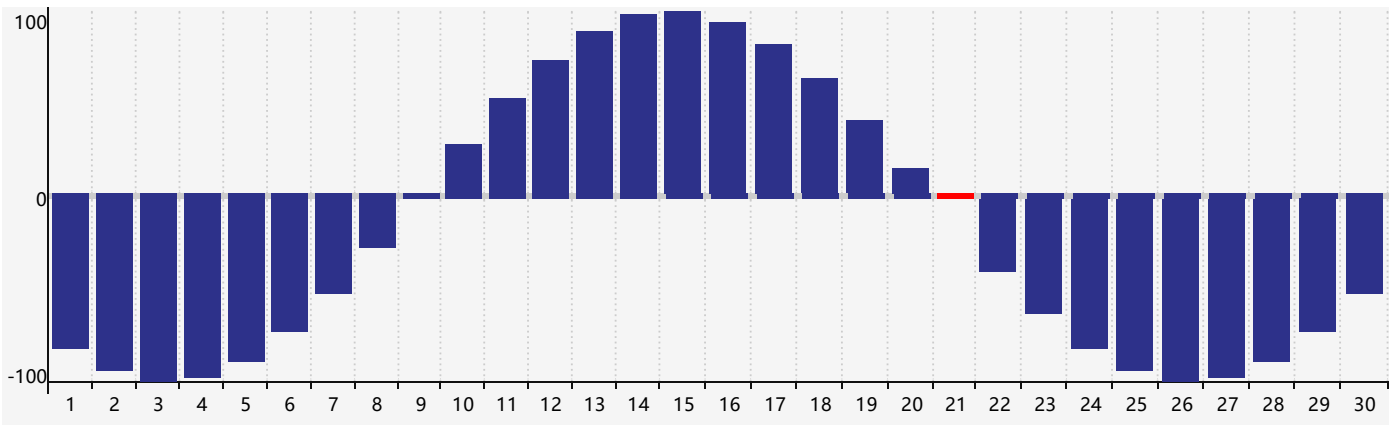

June 2023 Intellectual Biorhythm Charts

June 2023 Emotional Biorhythm Charts

June 2023 Physical Biorhythm Charts

June 2023

SUN	MON	TUE	WED	THU	FRI	SAT
28	29 <small>Physical</small>	30	31	1	2	3
4	5	6 <small>Emotional</small>	7	8	9	10
11	12	13	14	15	16	17
18	19	20	21 <small>Physical</small>	22	23	24
25	26	27 <small>Intellectual</small>	28	29	30	1