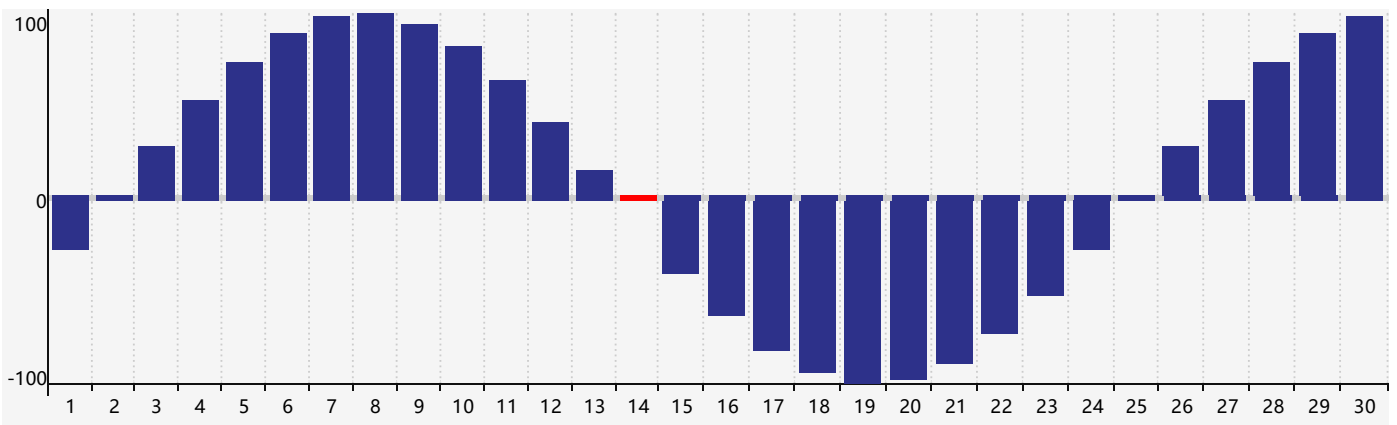

June 2023 Intellectual Biorhythm Charts

June 2023 Emotional Biorhythm Charts

June 2023 Physical Biorhythm Charts

June 2023

SUN	MON	TUE	WED	THU	FRI	SAT
28	29	30	31	1	2	3 Intellectual
4	5	6	7	8 Emotional	9	10
11	12	13	14 Physical	15	16	17
18	19	20	21	22	23	24
25	26	27	28	29	30	1