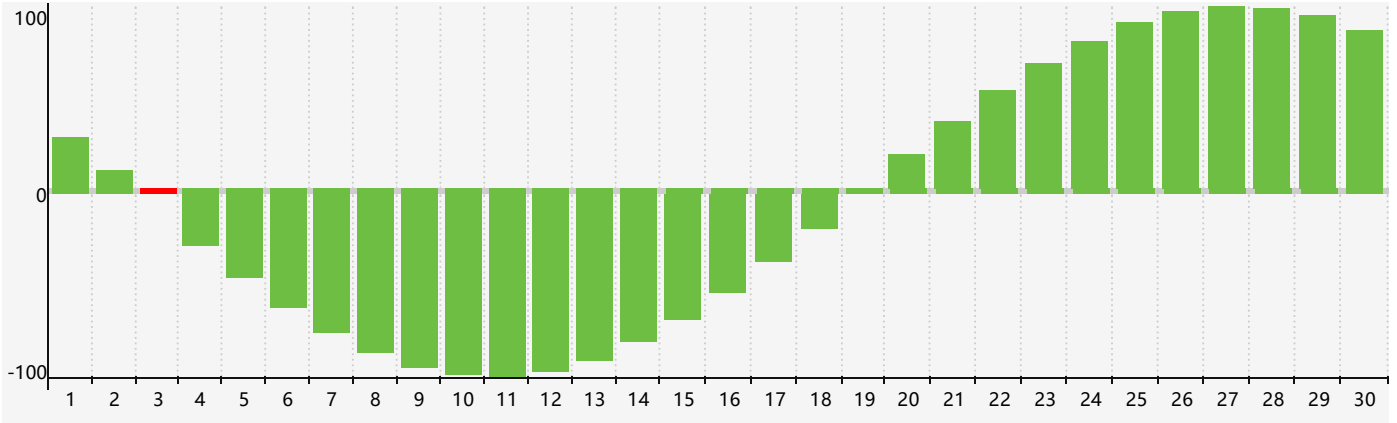

June 2023 Intellectual Biorhythm Charts

June 2023 Emotional Biorhythm Charts

June 2023 Physical Biorhythm Charts

June 2023

SUN	MON	TUE	WED	THU	FRI	SAT
28	29	30	31	1	2	3 Intellectual
4	5	6	7	8 Emotional	9	10
11	12	13	14 Physical	15	16	17
18	19	20	21	22	23	24
25	26	27	28	29	30	1