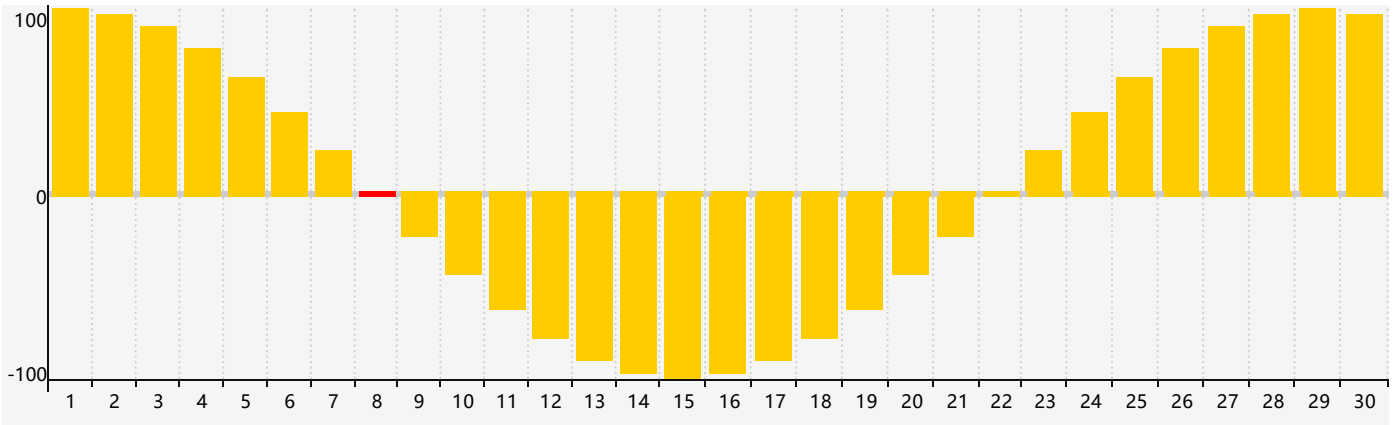

June 2023 Intellectual Biorhythm Charts

June 2023 Emotional Biorhythm Charts

June 2023 Physical Biorhythm Charts

June 2023

SUN	MON	TUE	WED	THU	FRI	SAT
28	29	30	31	1	2	3 Intellectual
4	5	6	7	8 Emotional	9	10
11	12	13	14 Physical	15	16	17
18	19	20	21	22	23	24
25	26	27	28	29	30	1