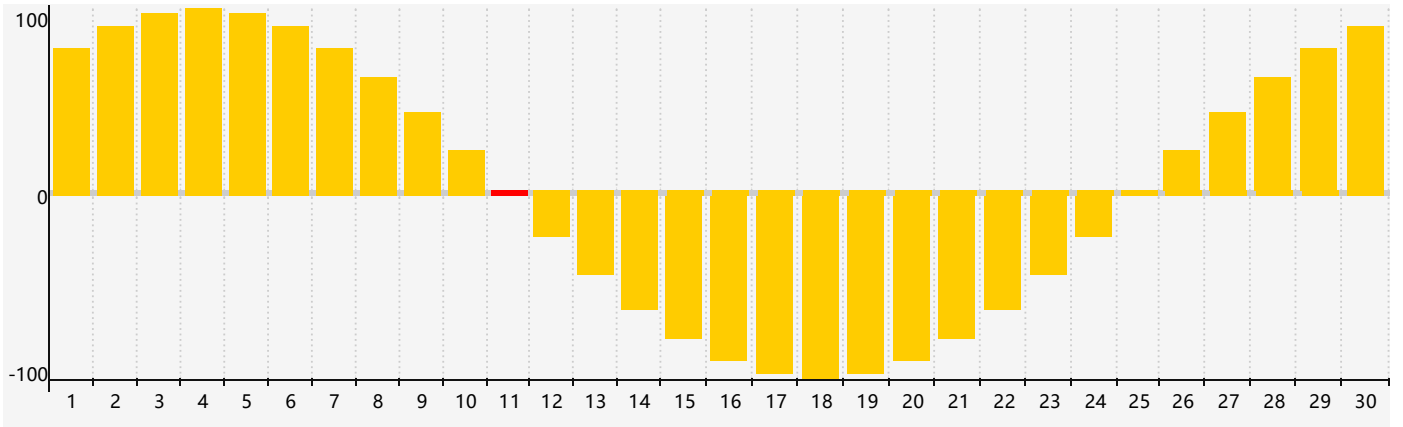

June 2023 Emotional Biorhythm Charts

June 2023

SUN	MON	TUE	WED	THU	FRI	SAT
28	29	30	31	1	2	3
4	5	6	7	8	9	10
11 Emotional	12	13	14	15	16	17
18	19	20	21	22	23	24
25	26	27	28	29	30	1