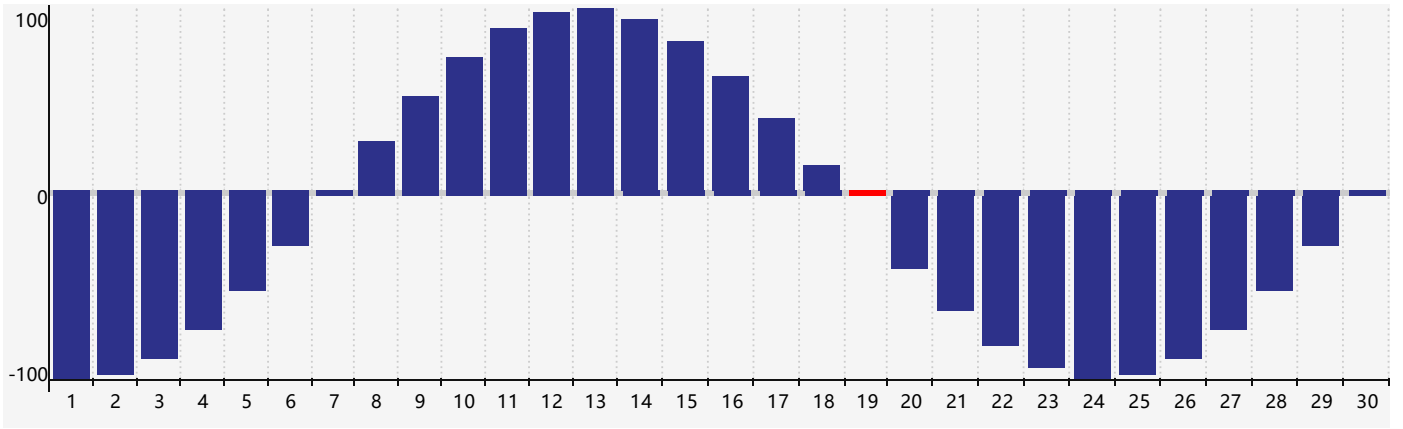

## June 2023 Physical Biorhythm Charts

## June 2023

SUN	MON	TUE	WED	THU	FRI	SAT
28	29	30	31	1	2	3
4	5	6	7	8	9	10
11	12	13	14	15	16	17
18	19 <small>Physical</small>	20	21	22	23	24
25	26	27	28	29	30	1