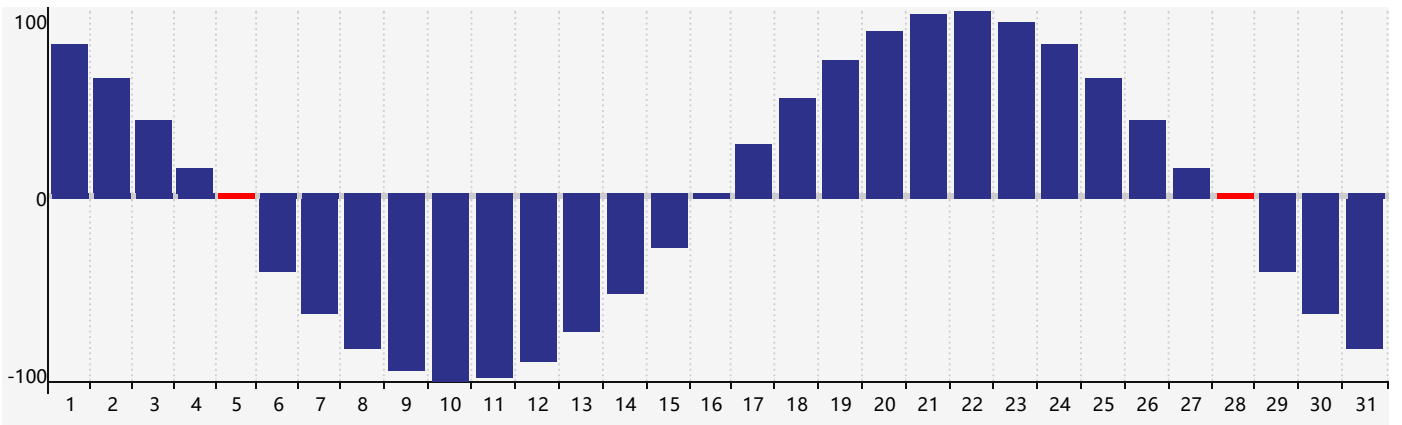

July 2023 Intellectual Biorhythm Charts

July 2023 Emotional Biorhythm Charts

July 2023 Physical Biorhythm Charts

July 2023

SUN	MON	TUE	WED	THU	FRI	SAT
25	26	27	28	29	30	1
2	3	4	5 Physical	6	7	8
9	10	11 Intellectual	12	13	14	15 Emotional
16	17	18	19	20	21	22
23	24	25	26	27	28 Physical	29
30	31	1	2	3	4	5