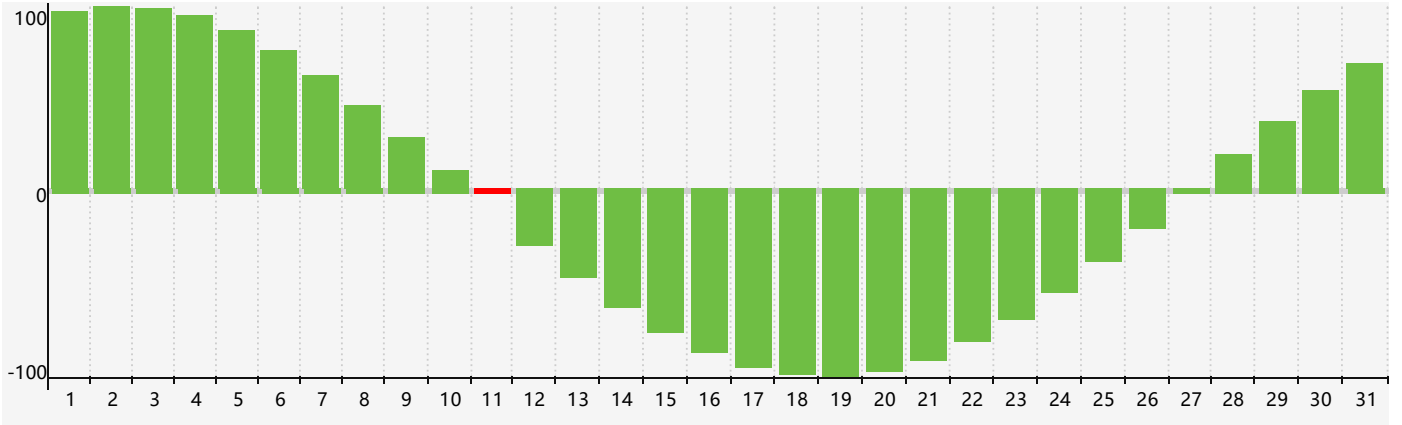

July 2023 Intellectual Biorhythm Charts

July 2023 Emotional Biorhythm Charts

July 2023 Physical Biorhythm Charts

July 2023

SUN	MON	TUE	WED	THU	FRI	SAT
25	26	27	28	29	30	1
2	3	4	5 Physical	6	7	8
9	10	11 Intellectual	12	13	14	15 Emotional
16	17	18	19	20	21	22
23	24	25	26	27	28 Physical	29
30	31	1	2	3	4	5