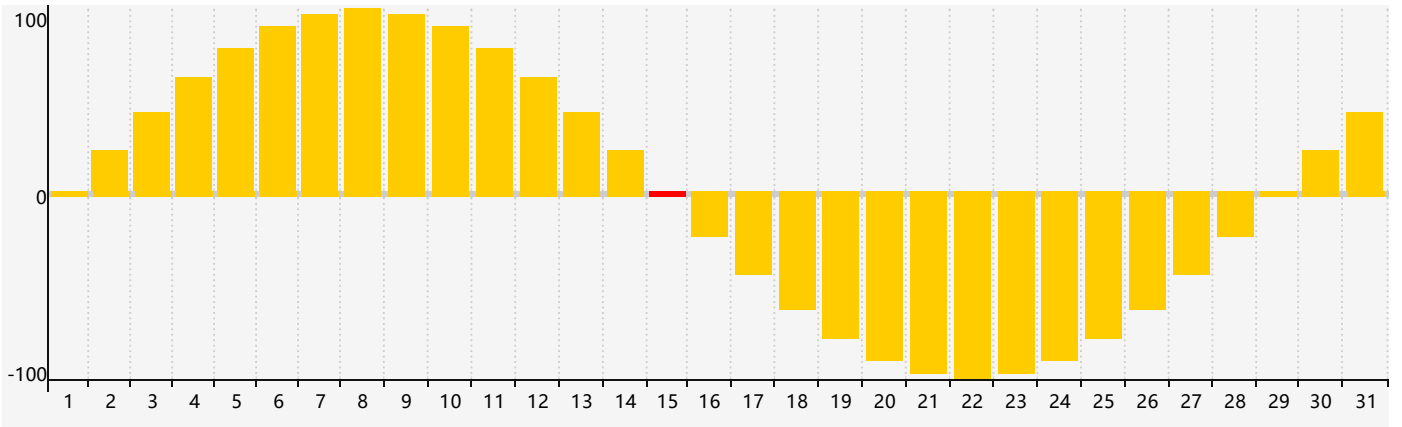

July 2023 Intellectual Biorhythm Charts

July 2023 Emotional Biorhythm Charts

July 2023 Physical Biorhythm Charts

July 2023

SUN	MON	TUE	WED	THU	FRI	SAT
25	26	27	28	29	30	1
2	3	4	5 Physical	6	7	8
9	10	11 Intellectual	12	13	14	15 Emotional
16	17	18	19	20	21	22
23	24	25	26	27	28 Physical	29
30	31	1	2	3	4	5