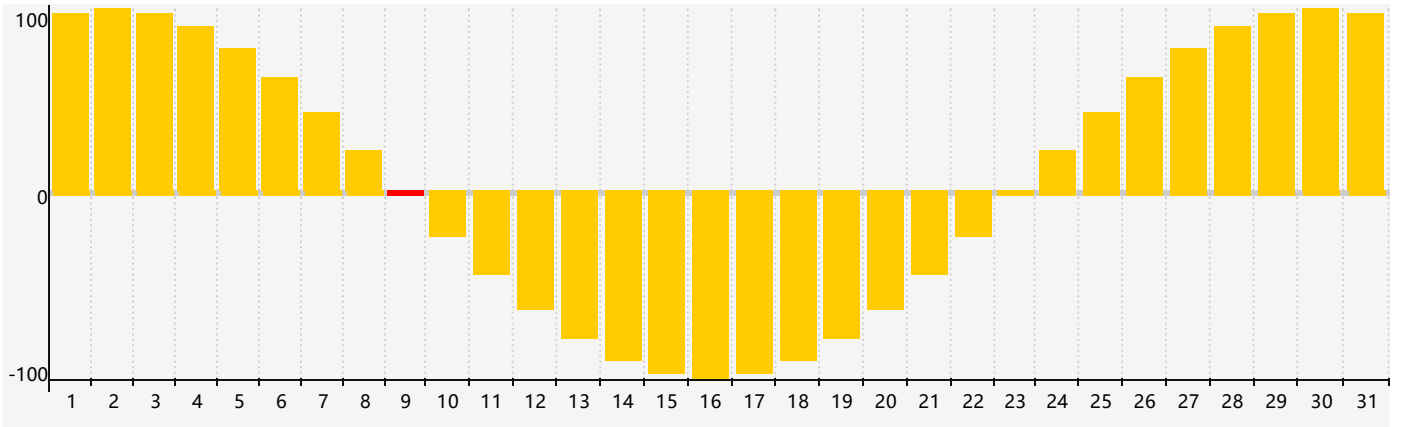

July 2023 Emotional Biorhythm Charts

July 2023

SUN	MON	TUE	WED	THU	FRI	SAT
25	26	27	28	29	30	1
2	3	4	5	6	7	8
9 Emotional	10	11	12	13	14	15
16	17	18	19	20	21	22
23	24	25	26	27	28	29
30	31	1	2	3	4	5