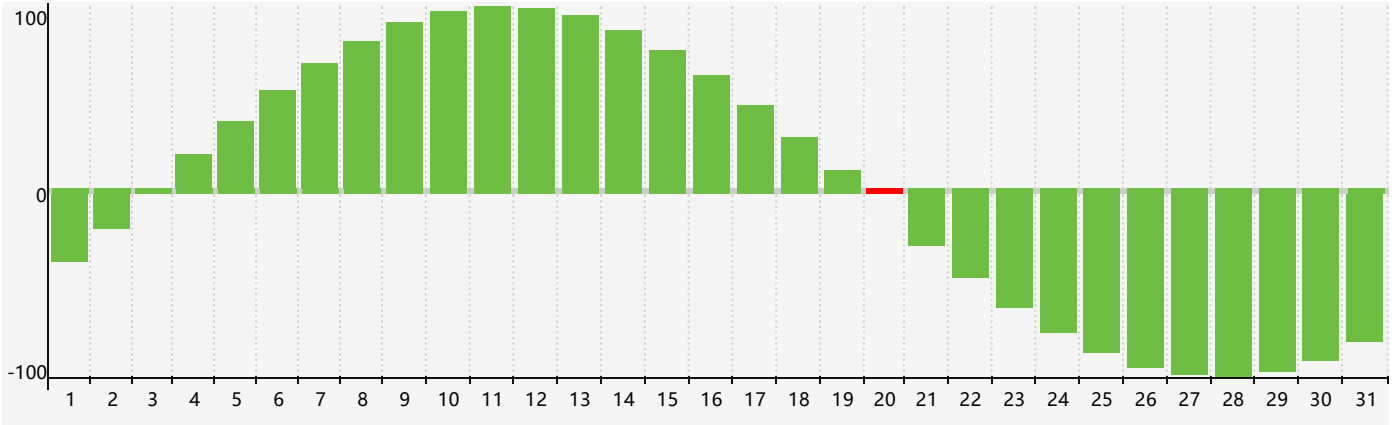

August 2023 Intellectual Biorhythm Charts

August 2023 Emotional Biorhythm Charts

August 2023 Physical Biorhythm Charts

August 2023

SUN	MON	TUE	WED	THU	FRI	SAT
30	31	1	2	3	4	5 Emotional
6	7	8	9 Physical	10	11	12
13	14	15	16	17	18	19
20 Intellectual	21	22	23	24	25	26
27	28	29	30	31	1 Physical	2 Emotional