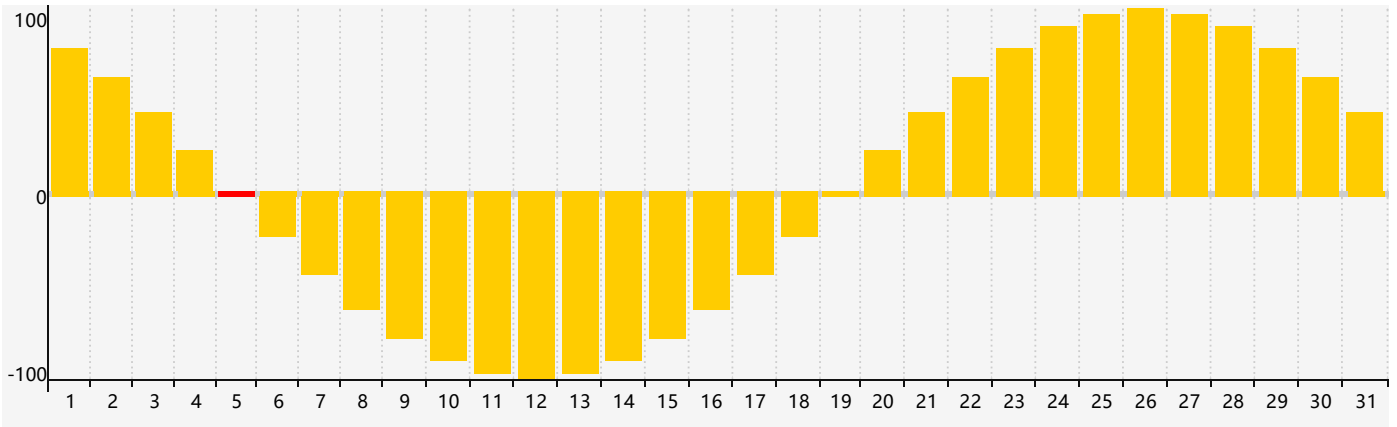

August 2023 Intellectual Biorhythm Charts

August 2023 Emotional Biorhythm Charts

August 2023 Physical Biorhythm Charts

August 2023

SUN	MON	TUE	WED	THU	FRI	SAT
30	31	1	2	3	4	5 Emotional
6	7	8	9 Physical	10	11	12
13	14	15	16	17	18	19
20 Intellectual	21	22	23	24	25	26
27	28	29	30	31	1 Physical	2 Emotional