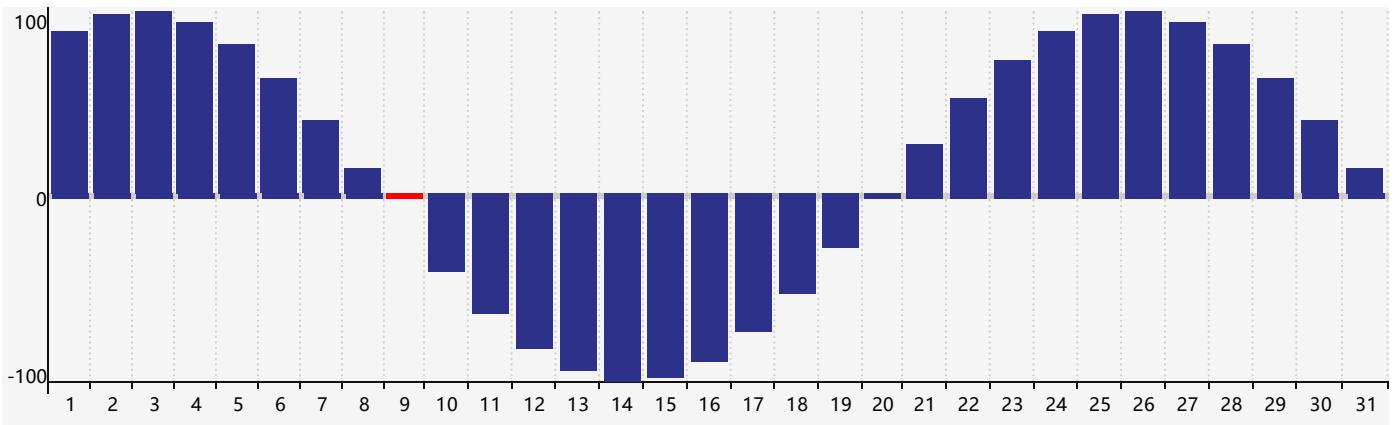

August 2023 Intellectual Biorhythm Charts

August 2023 Emotional Biorhythm Charts

August 2023 Physical Biorhythm Charts

August 2023

SUN	MON	TUE	WED	THU	FRI	SAT
30	31	1	2	3	4	5 Emotional
6	7	8	9 Physical	10	11	12
13	14	15	16	17	18	19
20 Intellectual	21	22	23	24	25	26
27	28	29	30	31	1 Physical	2 Emotional