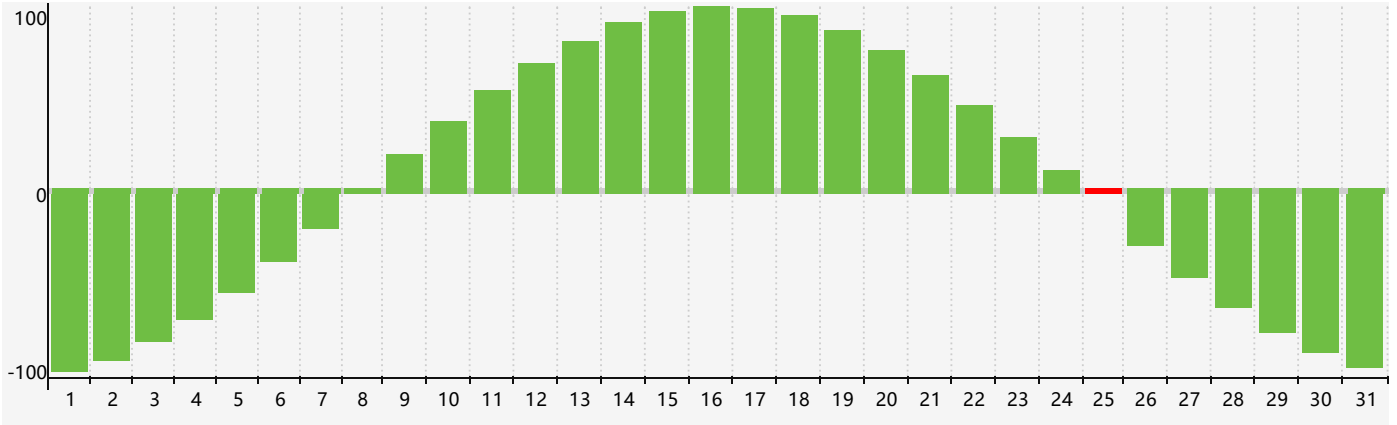

August 2023 Intellectual Biorhythm Charts

August 2023 Emotional Biorhythm Charts

August 2023 Physical Biorhythm Charts

August 2023

SUN	MON	TUE	WED	THU	FRI	SAT
30	31	1	2	3 Emotional	4	5
6	7	8	9	10 Physical	11	12
13	14	15	16	17	18	19
20	21	22	23	24	25 Intellectual	26
27	28	29	30	31 Emotional	1	2 Physical