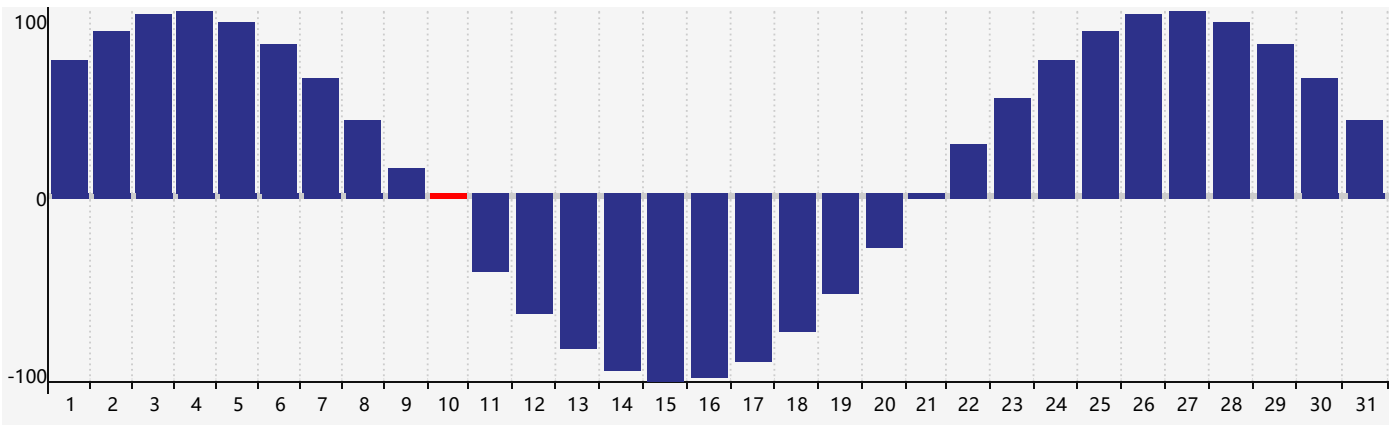

August 2023 Intellectual Biorhythm Charts

August 2023 Emotional Biorhythm Charts

August 2023 Physical Biorhythm Charts

August 2023

SUN	MON	TUE	WED	THU	FRI	SAT
30	31	1	2	3 Emotional	4	5
6	7	8	9	10 Physical	11	12
13	14	15	16	17	18	19
20	21	22	23	24	25 Intellectual	26
27	28	29	30	31 Emotional	1	2 Physical