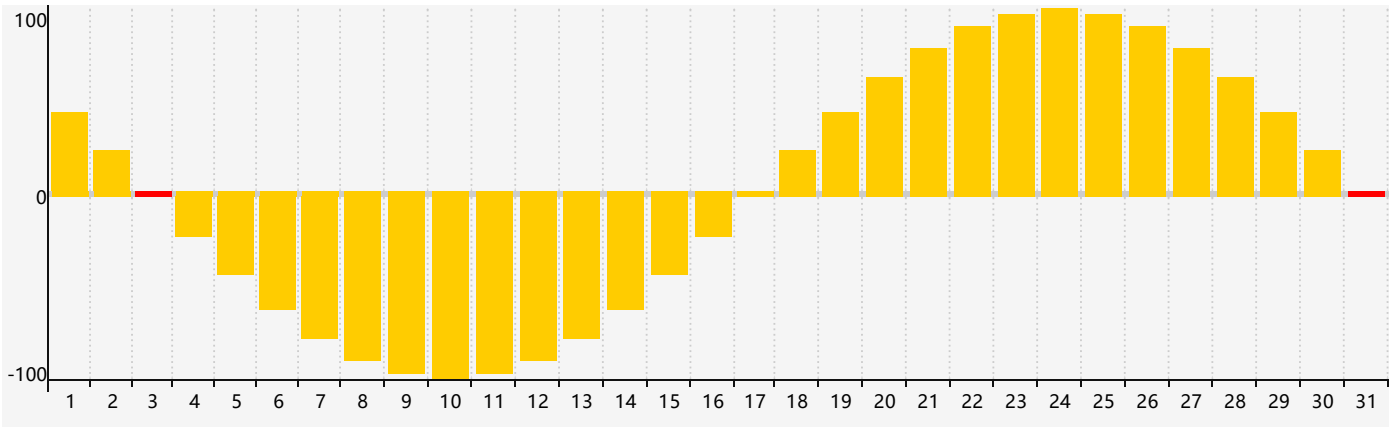

August 2023 Intellectual Biorhythm Charts

August 2023 Emotional Biorhythm Charts

August 2023 Physical Biorhythm Charts

August 2023

SUN	MON	TUE	WED	THU	FRI	SAT
30	31	1	2	3 Emotional	4	5
6	7	8	9	10 Physical	11	12
13	14	15	16	17	18	19
20	21	22	23	24	25 Intellectual	26
27	28	29	30	31 Emotional	1	2 Physical