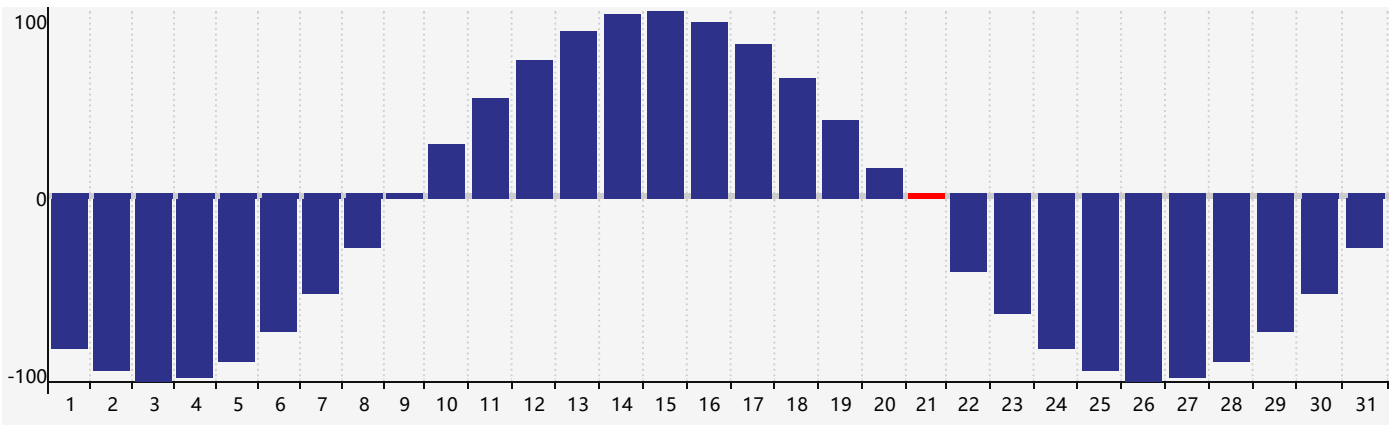

August 2023 Intellectual Biorhythm Charts

August 2023 Emotional Biorhythm Charts

August 2023 Physical Biorhythm Charts

August 2023

SUN	MON	TUE	WED	THU	FRI	SAT
30	31	1	2	3	4	5
6 Intellectual	7	8	9	10	11	12
13	14	15	16	17 Emotional	18	19
20	21 Physical	22	23	24	25	26
27	28	29	30	31	1	2