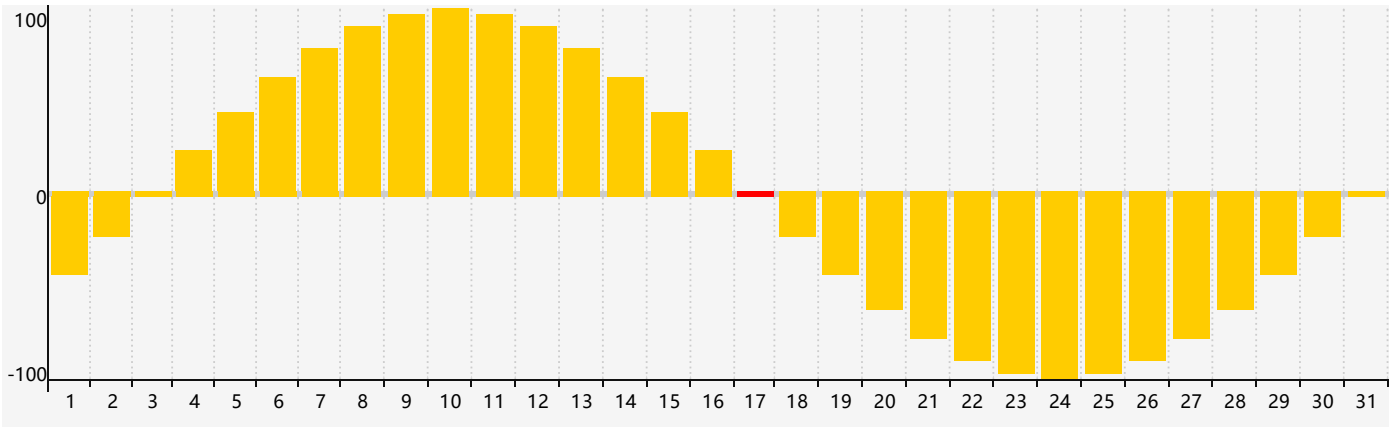

August 2023 Intellectual Biorhythm Charts

August 2023 Emotional Biorhythm Charts

August 2023 Physical Biorhythm Charts

August 2023

SUN	MON	TUE	WED	THU	FRI	SAT
30	31	1	2	3	4	5
6 Intellectual	7	8	9	10	11	12
13	14	15	16	17 Emotional	18	19
20	21 Physical	22	23	24	25	26
27	28	29	30	31	1	2