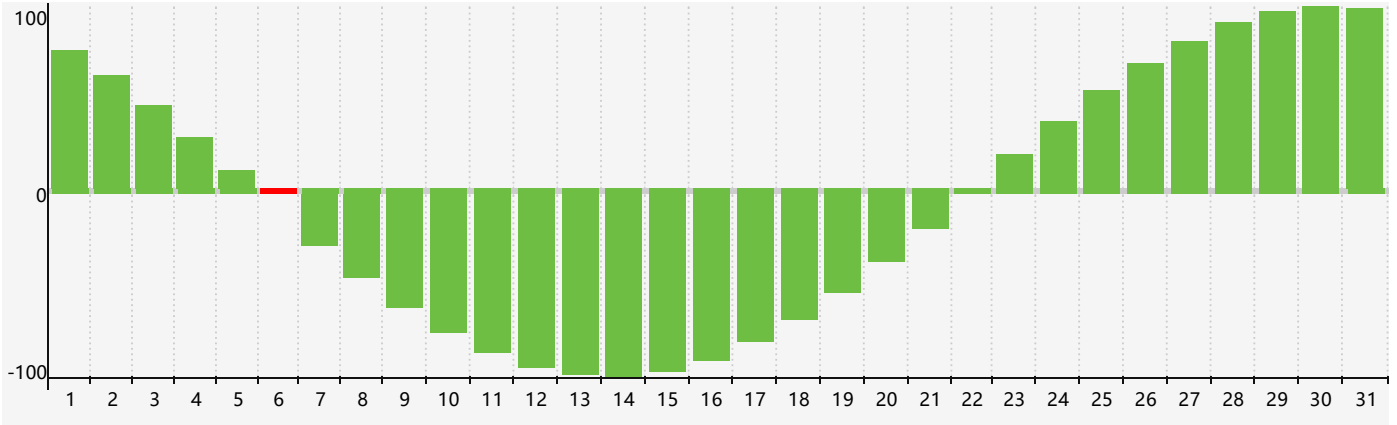

August 2023 Intellectual Biorhythm Charts

August 2023 Emotional Biorhythm Charts

August 2023 Physical Biorhythm Charts

August 2023

SUN	MON	TUE	WED	THU	FRI	SAT
30	31	1	2	3	4	5
6 Intellectual	7	8	9	10	11	12
13	14	15	16	17 Emotional	18	19
20	21 Physical	22	23	24	25	26
27	28	29	30	31	1	2