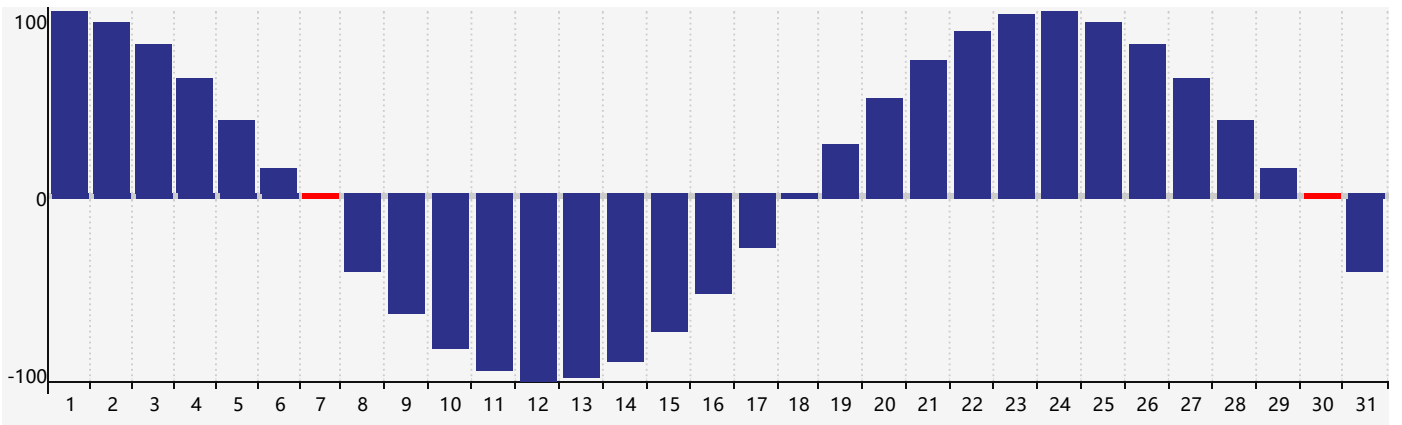

January 2024 Intellectual Biorhythm Charts

January 2024 Emotional Biorhythm Charts

January 2024 Physical Biorhythm Charts

January 2024

SUN	MON	TUE	WED	THU	FRI	SAT
31	1	2 Intellectual	3	4	5	6
7 Physical	8	9	10	11	12	13
14	15	16	17 Emotional	18	19	20
21	22	23	24	25	26	27
28	29	30 Physical	31	1	2	3