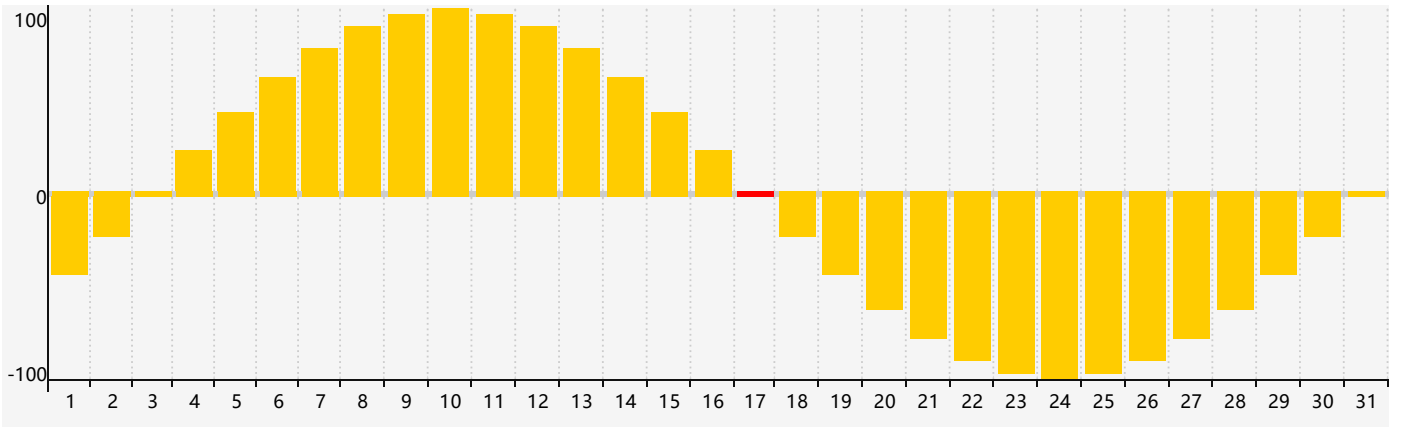

January 2024 Intellectual Biorhythm Charts

January 2024 Emotional Biorhythm Charts

January 2024 Physical Biorhythm Charts

January 2024

SUN	MON	TUE	WED	THU	FRI	SAT
31	1	2 Intellectual	3	4	5	6
7 Physical	8	9	10	11	12	13
14	15	16	17 Emotional	18	19	20
21	22	23	24	25	26	27
28	29	30 Physical	31	1	2	3