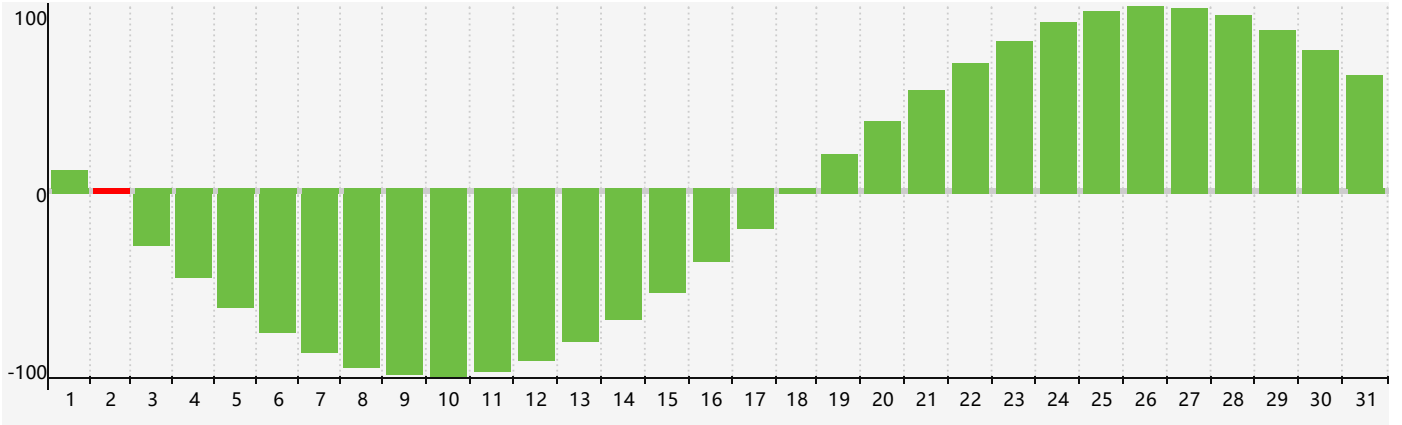

January 2024 Intellectual Biorhythm Charts

January 2024 Emotional Biorhythm Charts

January 2024 Physical Biorhythm Charts

January 2024

SUN	MON	TUE	WED	THU	FRI	SAT
31	1	2 Intellectual	3	4	5	6
7 Physical	8	9	10	11	12	13
14	15	16	17 Emotional	18	19	20
21	22	23	24	25	26	27
28	29	30 Physical	31	1	2	3