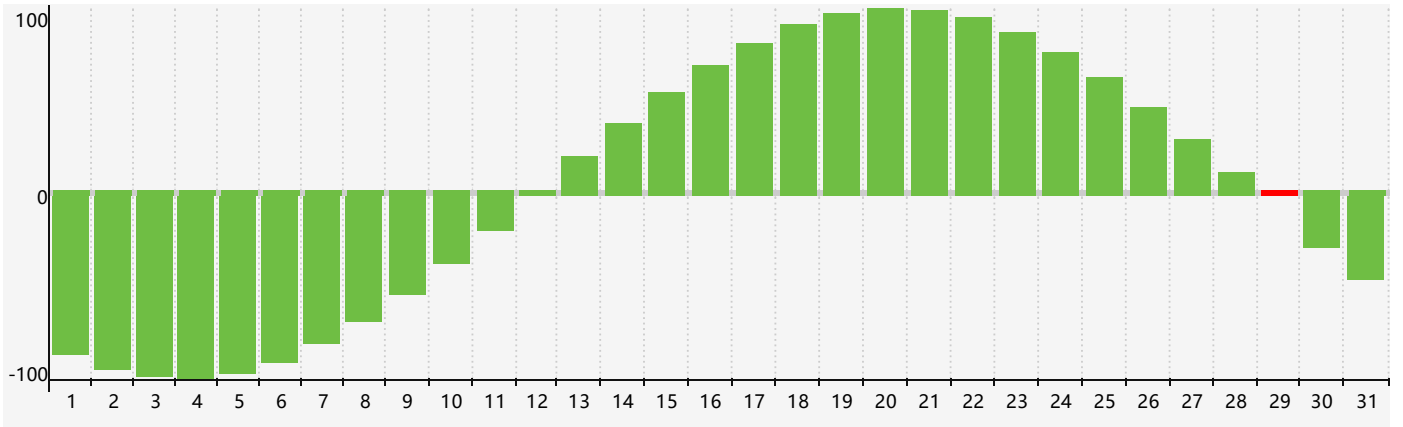

January 2024 Intellectual Biorhythm Charts

January 2024

| SUN | MON | TUE | WED | THU | FRI | SAT |
|-----|---------------------------|-----|-----|-----|-----|-----|
| 31 | 1 | 2 | 3 | 4 | 5 | 6 |
| 7 | 8 | 9 | 10 | 11 | 12 | 13 |
| 14 | 15 | 16 | 17 | 18 | 19 | 20 |
| 21 | 22 | 23 | 24 | 25 | 26 | 27 |
| 28 | 29 Intellectual | 30 | 31 | 1 | 2 | 3 |