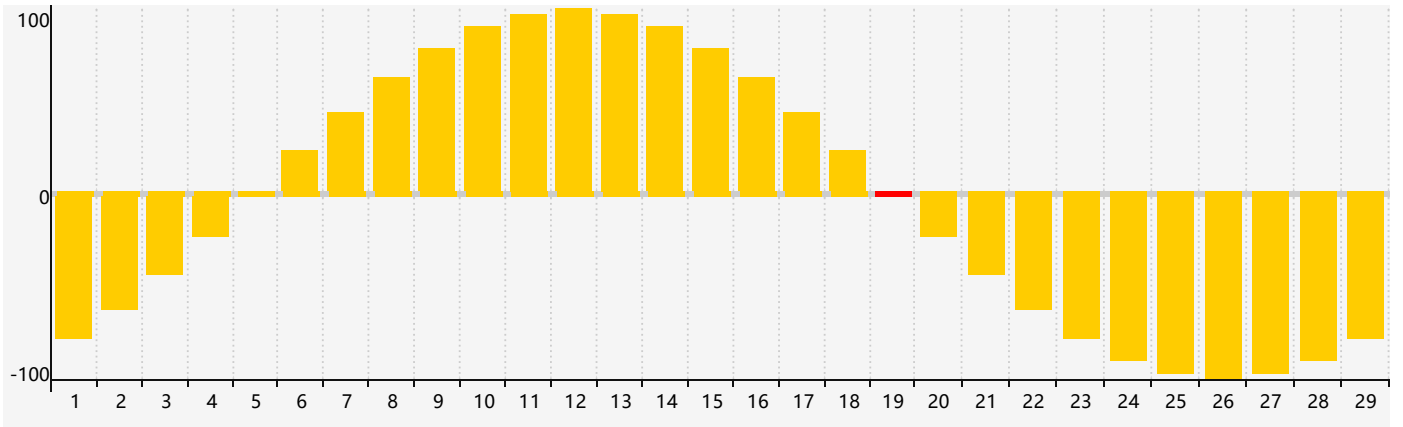

February 2024 Intellectual Biorhythm Charts

February 2024 Emotional Biorhythm Charts

February 2024 Physical Biorhythm Charts

February 2024

SUN	MON	TUE	WED	THU	FRI	SAT
28 	29 	30 	31 Physical 	1 	2 	3 
4 	5 	6 	7 Intellectual 	8 	9 	10 
11 	12 	13 	14 	15 	16 	17 
18 	19 Emotional 	20 	21 	22 	23 Physical 	24 
25 	26 	27 	28 	29 	1 	2 