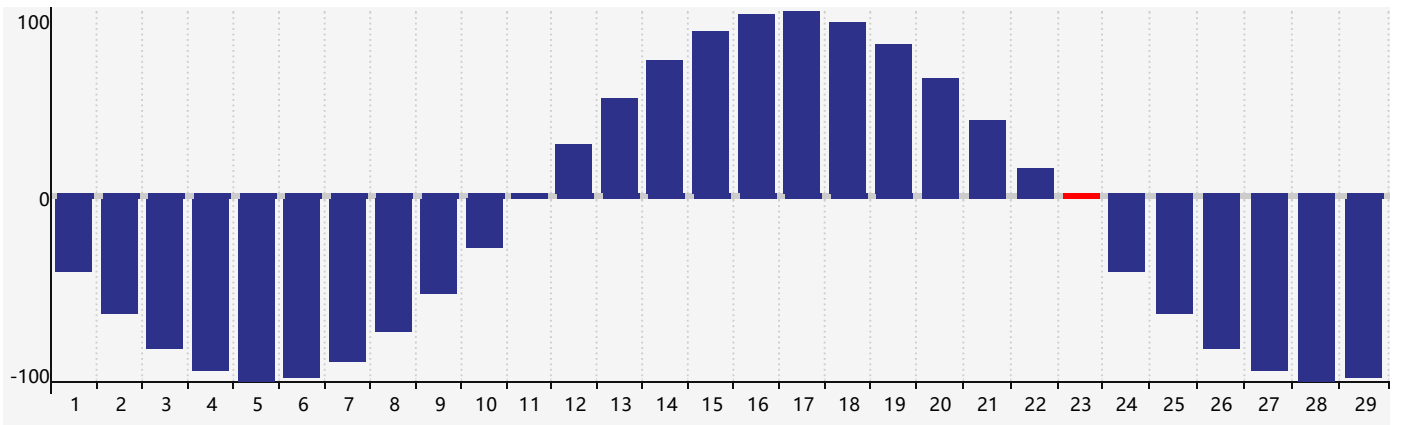

February 2024 Intellectual Biorhythm Charts

February 2024 Emotional Biorhythm Charts

February 2024 Physical Biorhythm Charts

February 2024

SUN	MON	TUE	WED	THU	FRI	SAT
28 	29 	30 	31 Physical 	1 	2 	3 
4 	5 	6 	7 Intellectual 	8 	9 	10 
11 	12 	13 	14 	15 	16 	17 
18 	19 Emotional 	20 	21 	22 	23 Physical 	24 
25 	26 	27 	28 	29 	1 	2 