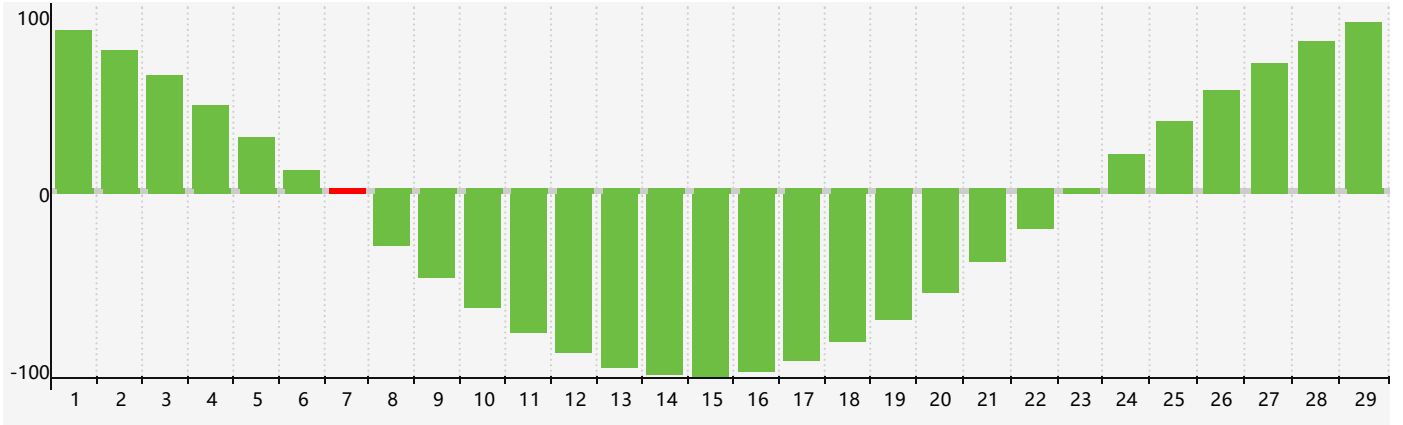

February 2024 Intellectual Biorhythm Charts

February 2024 Emotional Biorhythm Charts

February 2024 Physical Biorhythm Charts

February 2024

SUN	MON	TUE	WED	THU	FRI	SAT
28 	29 	30 	31 Physical 	1 	2 	3 
4 	5 	6 	7 Intellectual 	8 	9 	10 
11 	12 	13 	14 	15 	16 	17 
18 	19 Emotional 	20 	21 	22 	23 Physical 	24 
25 	26 	27 	28 	29 	1 	2 