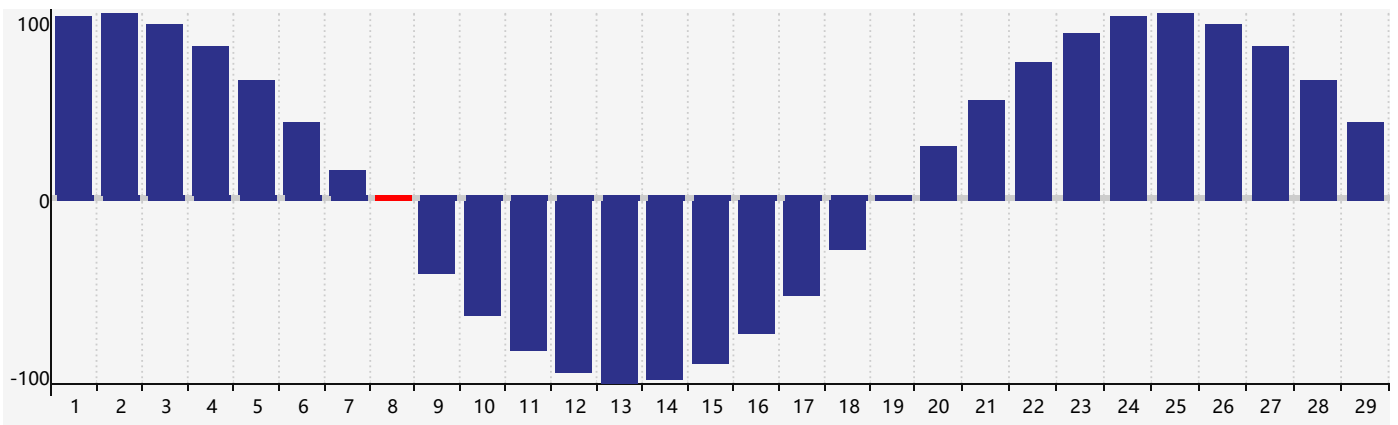

February 2024 Intellectual Biorhythm Charts

February 2024 Emotional Biorhythm Charts

February 2024 Physical Biorhythm Charts

February 2024

| SUN | MON | TUE | WED | THU | FRI | SAT |
|---|---|---|---|---|---|--|
| 28  | 29  | 30  | 31  | 1  | 2  | 3 Intellectual  |
| 4  | 5  | 6  | 7  | 8 Physical  | 9  | 10  |
| 11  | 12  | 13  | 14  | 15  | 16  | 17  |
| 18  | 19  | 20  | 21  | 22 Emotional  | 23  | 24  |
| 25  | 26  | 27  | 28  | 29  | 1  | 2 Physical  |