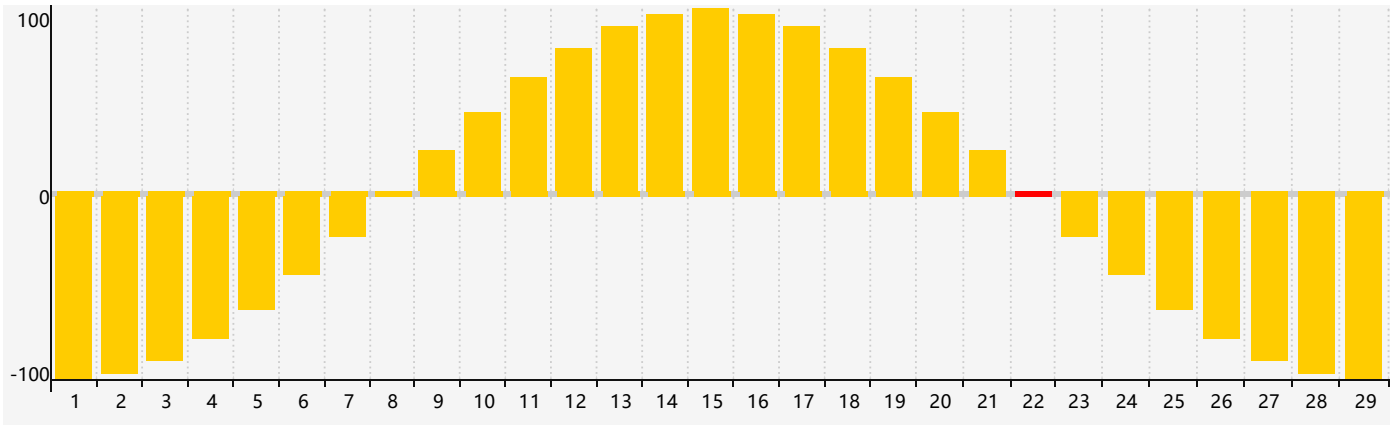

February 2024 Intellectual Biorhythm Charts

February 2024 Emotional Biorhythm Charts

February 2024 Physical Biorhythm Charts

February 2024

| SUN | MON | TUE | WED | THU | FRI | SAT |
|---|---|---|---|---|---|--|
| 28  | 29  | 30  | 31  | 1  | 2  | 3 Intellectual  |
| 4  | 5  | 6  | 7  | 8 Physical  | 9  | 10  |
| 11  | 12  | 13  | 14  | 15  | 16  | 17  |
| 18  | 19  | 20  | 21  | 22 Emotional  | 23  | 24  |
| 25  | 26  | 27  | 28  | 29  | 1  | 2 Physical  |