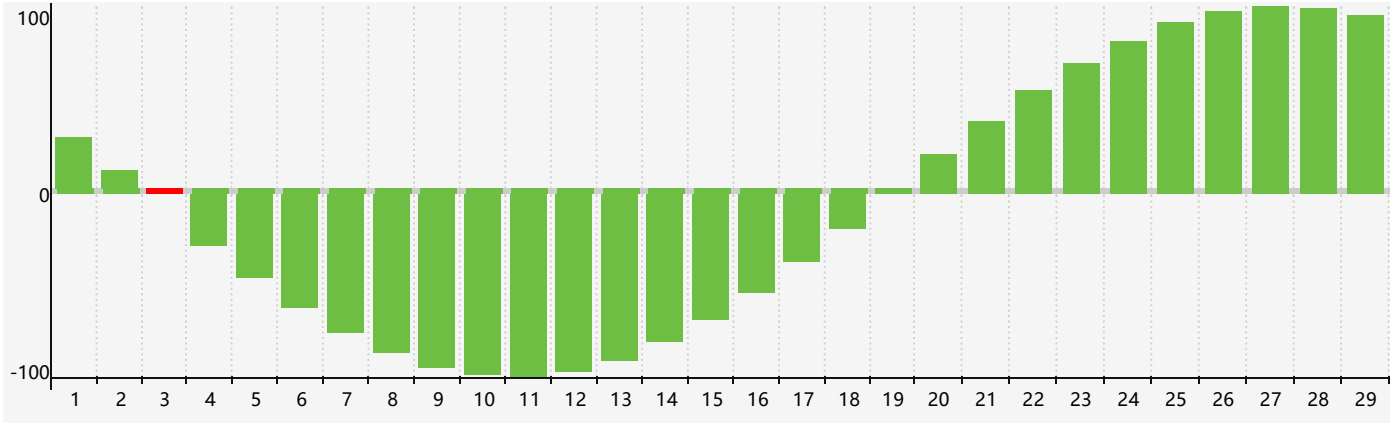

February 2024 Intellectual Biorhythm Charts

February 2024 Emotional Biorhythm Charts

February 2024 Physical Biorhythm Charts

February 2024

| SUN | MON | TUE | WED | THU | FRI | SAT |
|---|---|---|---|---|---|--|
| 28  | 29  | 30  | 31  | 1  | 2  | 3 Intellectual  |
| 4  | 5  | 6  | 7  | 8 Physical  | 9  | 10  |
| 11  | 12  | 13  | 14  | 15  | 16  | 17  |
| 18  | 19  | 20  | 21  | 22 Emotional  | 23  | 24  |
| 25  | 26  | 27  | 28  | 29  | 1  | 2 Physical  |