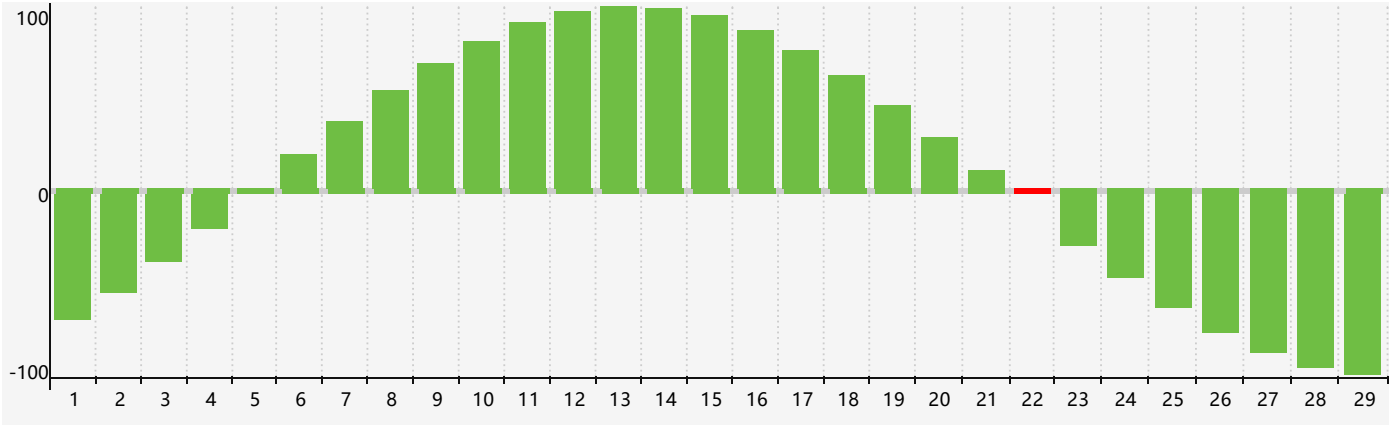

February 2024 Intellectual Biorhythm Charts

February 2024 Emotional Biorhythm Charts

February 2024 Physical Biorhythm Charts

February 2024

SUN	MON	TUE	WED	THU	FRI	SAT
28 	29 	30 Physical 	31 	1 	2 	3 
4 	5 	6 	7 	8 	9 	10 
11 	12 	13 	14 	15 Emotional 	16 	17 
18 	19 	20 	21 	22 Intellectual Physical 	23 	24 
25 	26 	27 	28 	29 	1 	2 