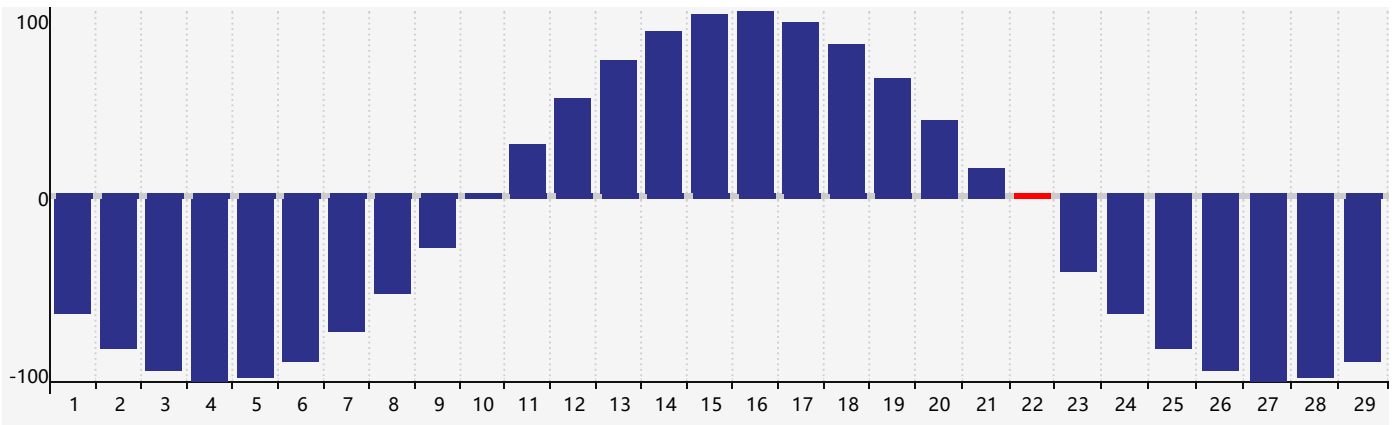

February 2024 Intellectual Biorhythm Charts

February 2024 Emotional Biorhythm Charts

February 2024 Physical Biorhythm Charts

February 2024

SUN	MON	TUE	WED	THU	FRI	SAT
28 	29 	30 Physical 	31 	1 	2 	3 
4 	5 	6 	7 	8 	9 	10 
11 	12 	13 	14 	15 Emotional 	16 	17 
18 	19 	20 	21 	22 Intellectual Physical 	23 	24 
25 	26 	27 	28 	29 	1 	2 