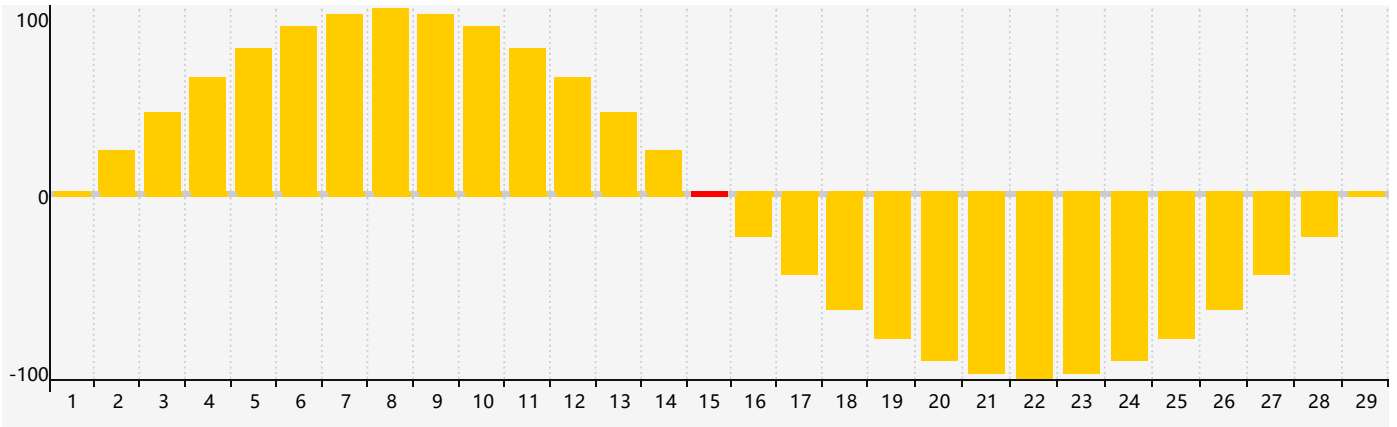

February 2024 Intellectual Biorhythm Charts

February 2024 Emotional Biorhythm Charts

February 2024 Physical Biorhythm Charts

February 2024

SUN	MON	TUE	WED	THU	FRI	SAT
28 	29 	30 Physical 	31 	1 	2 	3 
4 	5 	6 	7 	8 	9 	10 
11 	12 	13 	14 	15 Emotional 	16 	17 
18 	19 	20 	21 	22 Intellectual Physical 	23 	24 
25 	26 	27 	28 	29 	1 	2 