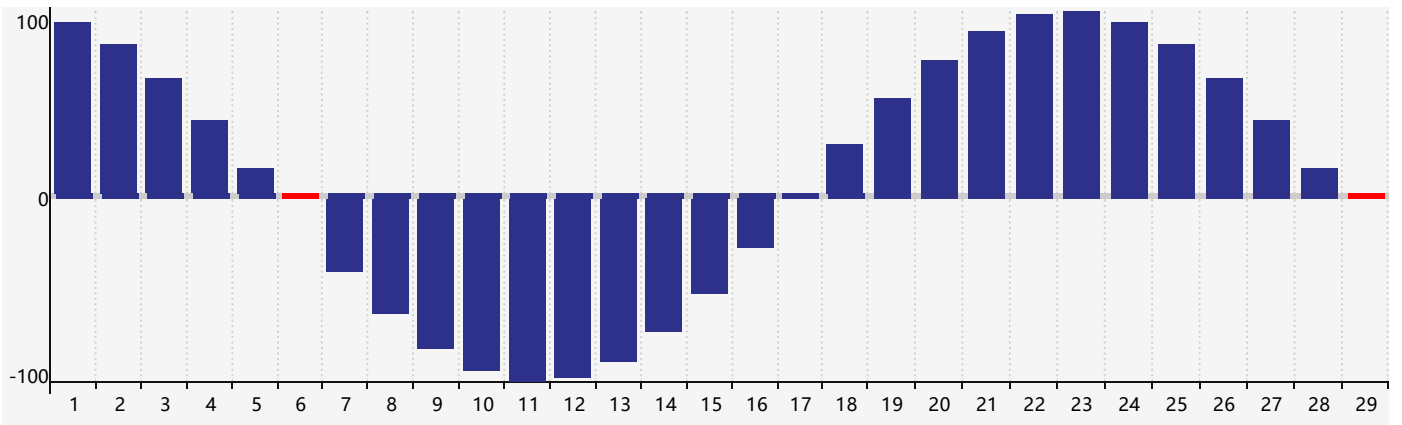

February 2024 Intellectual Biorhythm Charts

February 2024 Emotional Biorhythm Charts

February 2024 Physical Biorhythm Charts

February 2024

SUN	MON	TUE	WED	THU	FRI	SAT
28 	29 	30 	31 	1 	2 	3 
4 	5 	6 Physical 	7 	8 	9 	10 
11 	12 	13 	14 Emotional 	15 	16 	17 
18 	19 	20 Intellectual 	21 	22 	23 	24 
25 	26 	27 	28 	29 Physical 	1 	2 