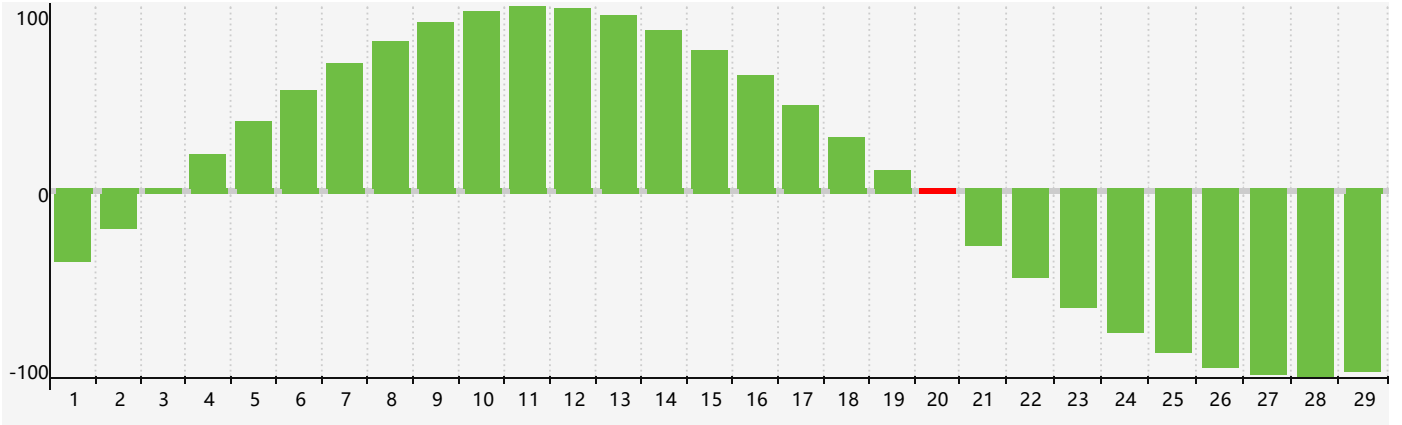

February 2024 Intellectual Biorhythm Charts

February 2024 Emotional Biorhythm Charts

February 2024 Physical Biorhythm Charts

February 2024

SUN	MON	TUE	WED	THU	FRI	SAT
28 	29 	30 	31 	1 	2 	3 
4 	5 	6 Physical 	7 	8 	9 	10 
11 	12 	13 	14 Emotional 	15 	16 	17 
18 	19 	20 Intellectual 	21 	22 	23 	24 
25 	26 	27 	28 	29 Physical 	1 	2 