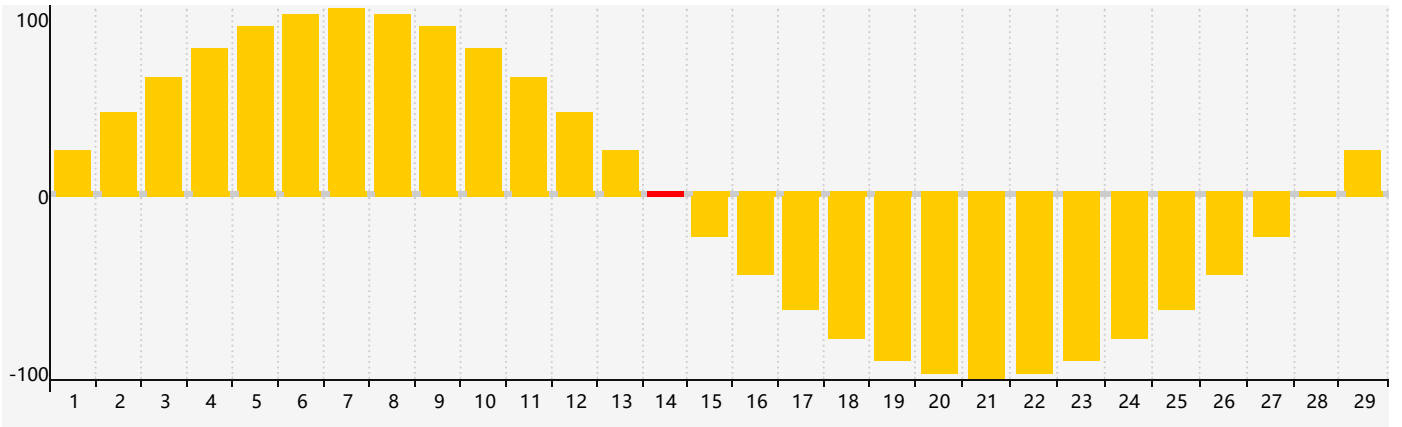

February 2024 Intellectual Biorhythm Charts

February 2024 Emotional Biorhythm Charts

February 2024 Physical Biorhythm Charts

February 2024

SUN	MON	TUE	WED	THU	FRI	SAT
28 	29 	30 	31 	1 	2 	3 
4 	5 	6 Physical 	7 	8 	9 	10 
11 	12 	13 	14 Emotional 	15 	16 	17 
18 	19 	20 Intellectual 	21 	22 	23 	24 
25 	26 	27 	28 	29 Physical 	1 	2 