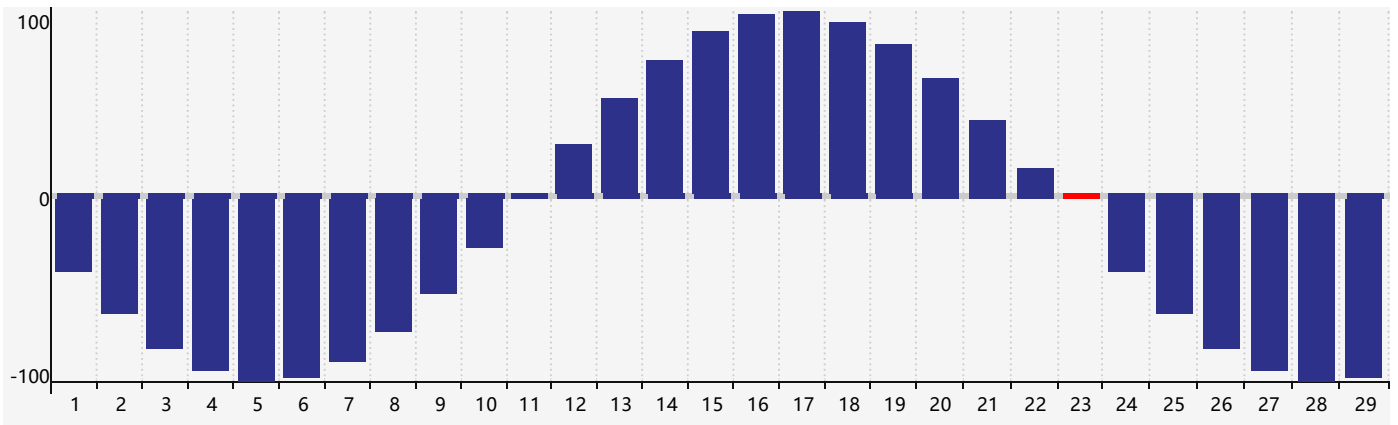

February 2024 Intellectual Biorhythm Charts

February 2024 Emotional Biorhythm Charts

February 2024 Physical Biorhythm Charts

February 2024

SUN	MON	TUE	WED	THU	FRI	SAT
28	29	30	31 <small>Physical</small>	1	2	3 <small>Intellectual</small>
4	5	6	7	8	9	10
11	12 <small>Emotional</small>	13	14	15	16	17
18	19	20	21	22	23 <small>Physical</small>	24
25	26	27	28	29	1	2