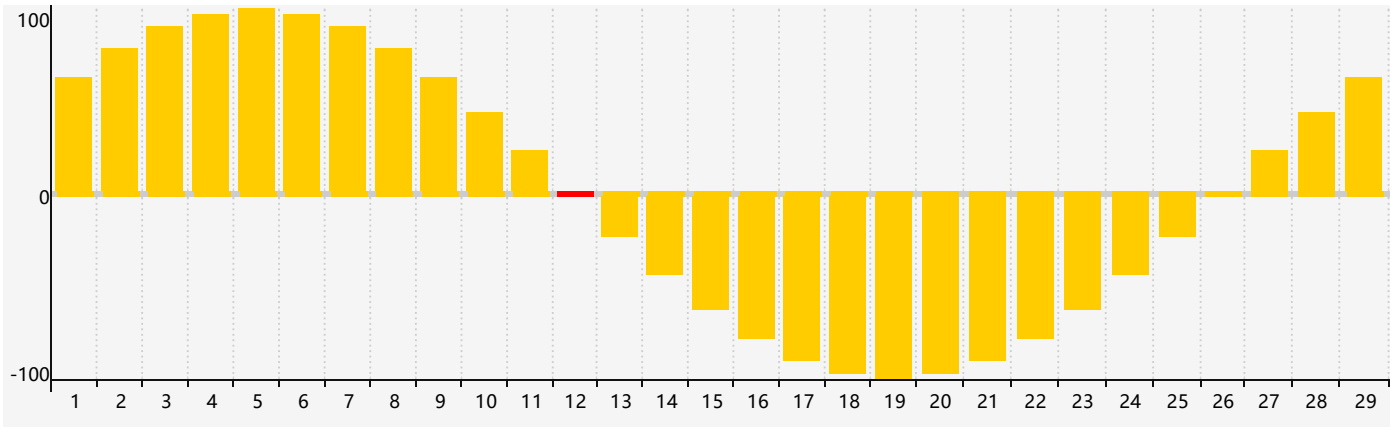

February 2024 Intellectual Biorhythm Charts

February 2024 Emotional Biorhythm Charts

February 2024 Physical Biorhythm Charts

February 2024

SUN	MON	TUE	WED	THU	FRI	SAT
28	29	30	31 <small>Physical</small>	1	2	3 <small>Intellectual</small>
4	5	6	7	8	9	10
11	12 <small>Emotional</small>	13	14	15	16	17
18	19	20	21	22	23 <small>Physical</small>	24
25	26	27	28	29	1	2