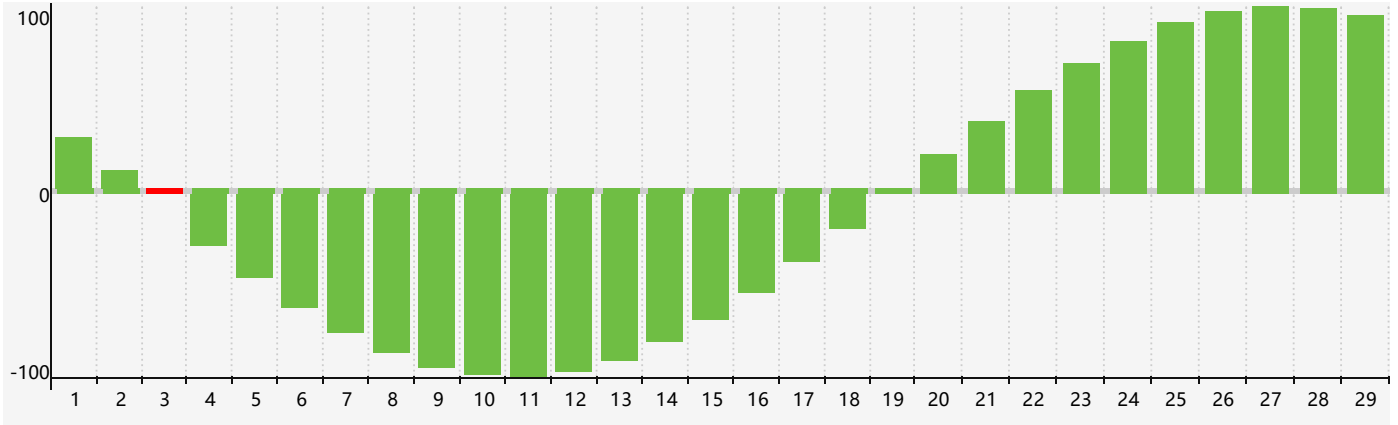

February 2024 Intellectual Biorhythm Charts

February 2024 Emotional Biorhythm Charts

February 2024 Physical Biorhythm Charts

February 2024

SUN	MON	TUE	WED	THU	FRI	SAT
28	29	30	31 <small>Physical</small>	1	2	3 <small>Intellectual</small>
4	5	6	7	8	9	10
11	12 <small>Emotional</small>	13	14	15	16	17
18	19	20	21	22	23 <small>Physical</small>	24
25	26	27	28	29	1	2