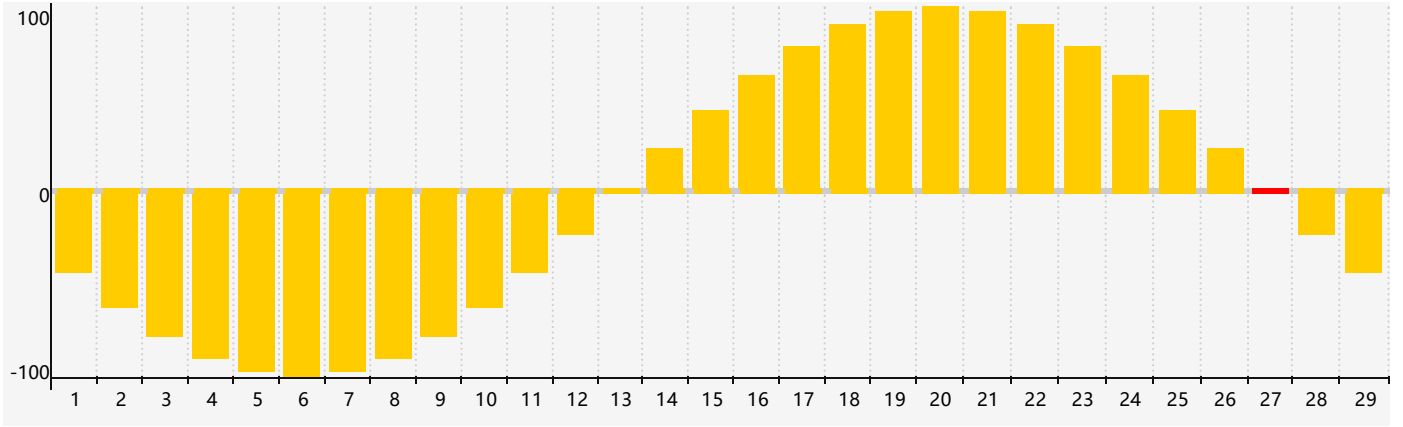

## February 2024 Emotional Biorhythm Charts

## February 2024

SUN	MON	TUE	WED	THU	FRI	SAT
28	29	30 <small>Emotional</small>	31	1	2	3
4	5	6	7	8	9	10
11	12	13	14	15	16	17
18	19	20	21	22	23	24
25	26	27 <small>Emotional</small>	28	29	1	2