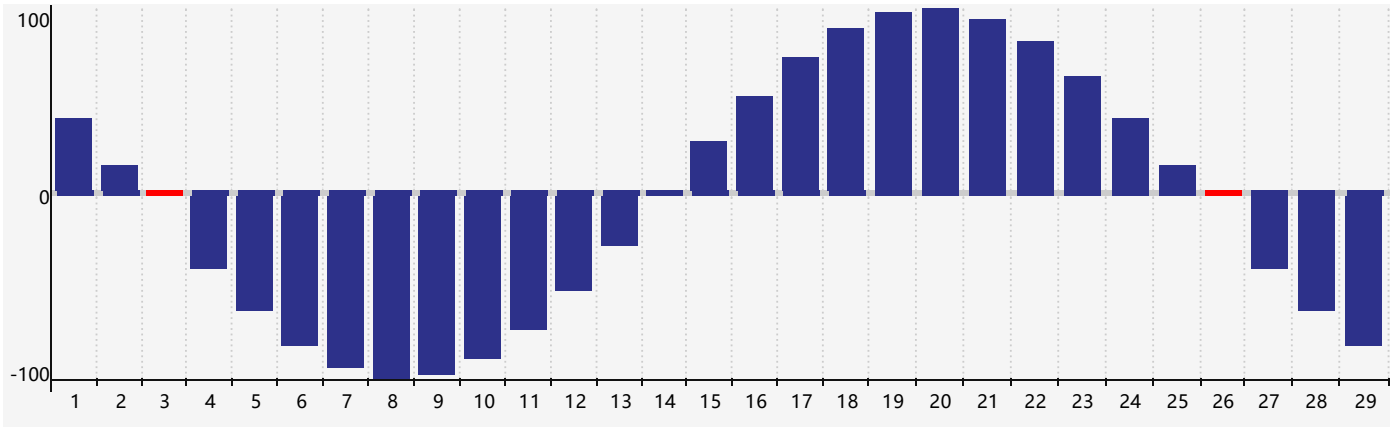

## February 2024 Physical Biorhythm Charts

## February 2024

SUN	MON	TUE	WED	THU	FRI	SAT
28	29	30	31	1	2	3 <span style="border: 1px solid red; padding: 2px;">Physical</span>
4	5	6	7	8	9	10
11	12	13	14	15	16	17
18	19	20	21	22	23	24
25	26 <span style="border: 1px solid red; padding: 2px;">Physical</span>	27	28	29	1	2